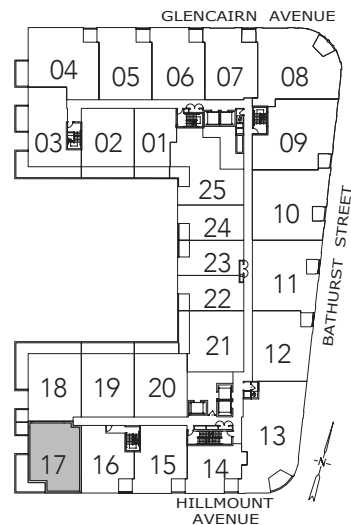

DELL PARK

2 BEDROOM + DEN
 1200 SQ. FT.

FLOOR 2

FLOOR 3

All areas and stated room dimensions are approximate. Floor area measured in accordance with Tarion requirements. Actual living area will vary from floor area stated. Furniture not included. Plan may be reversed. All illustrations are artist's concept. E. & O.E. September 2020.