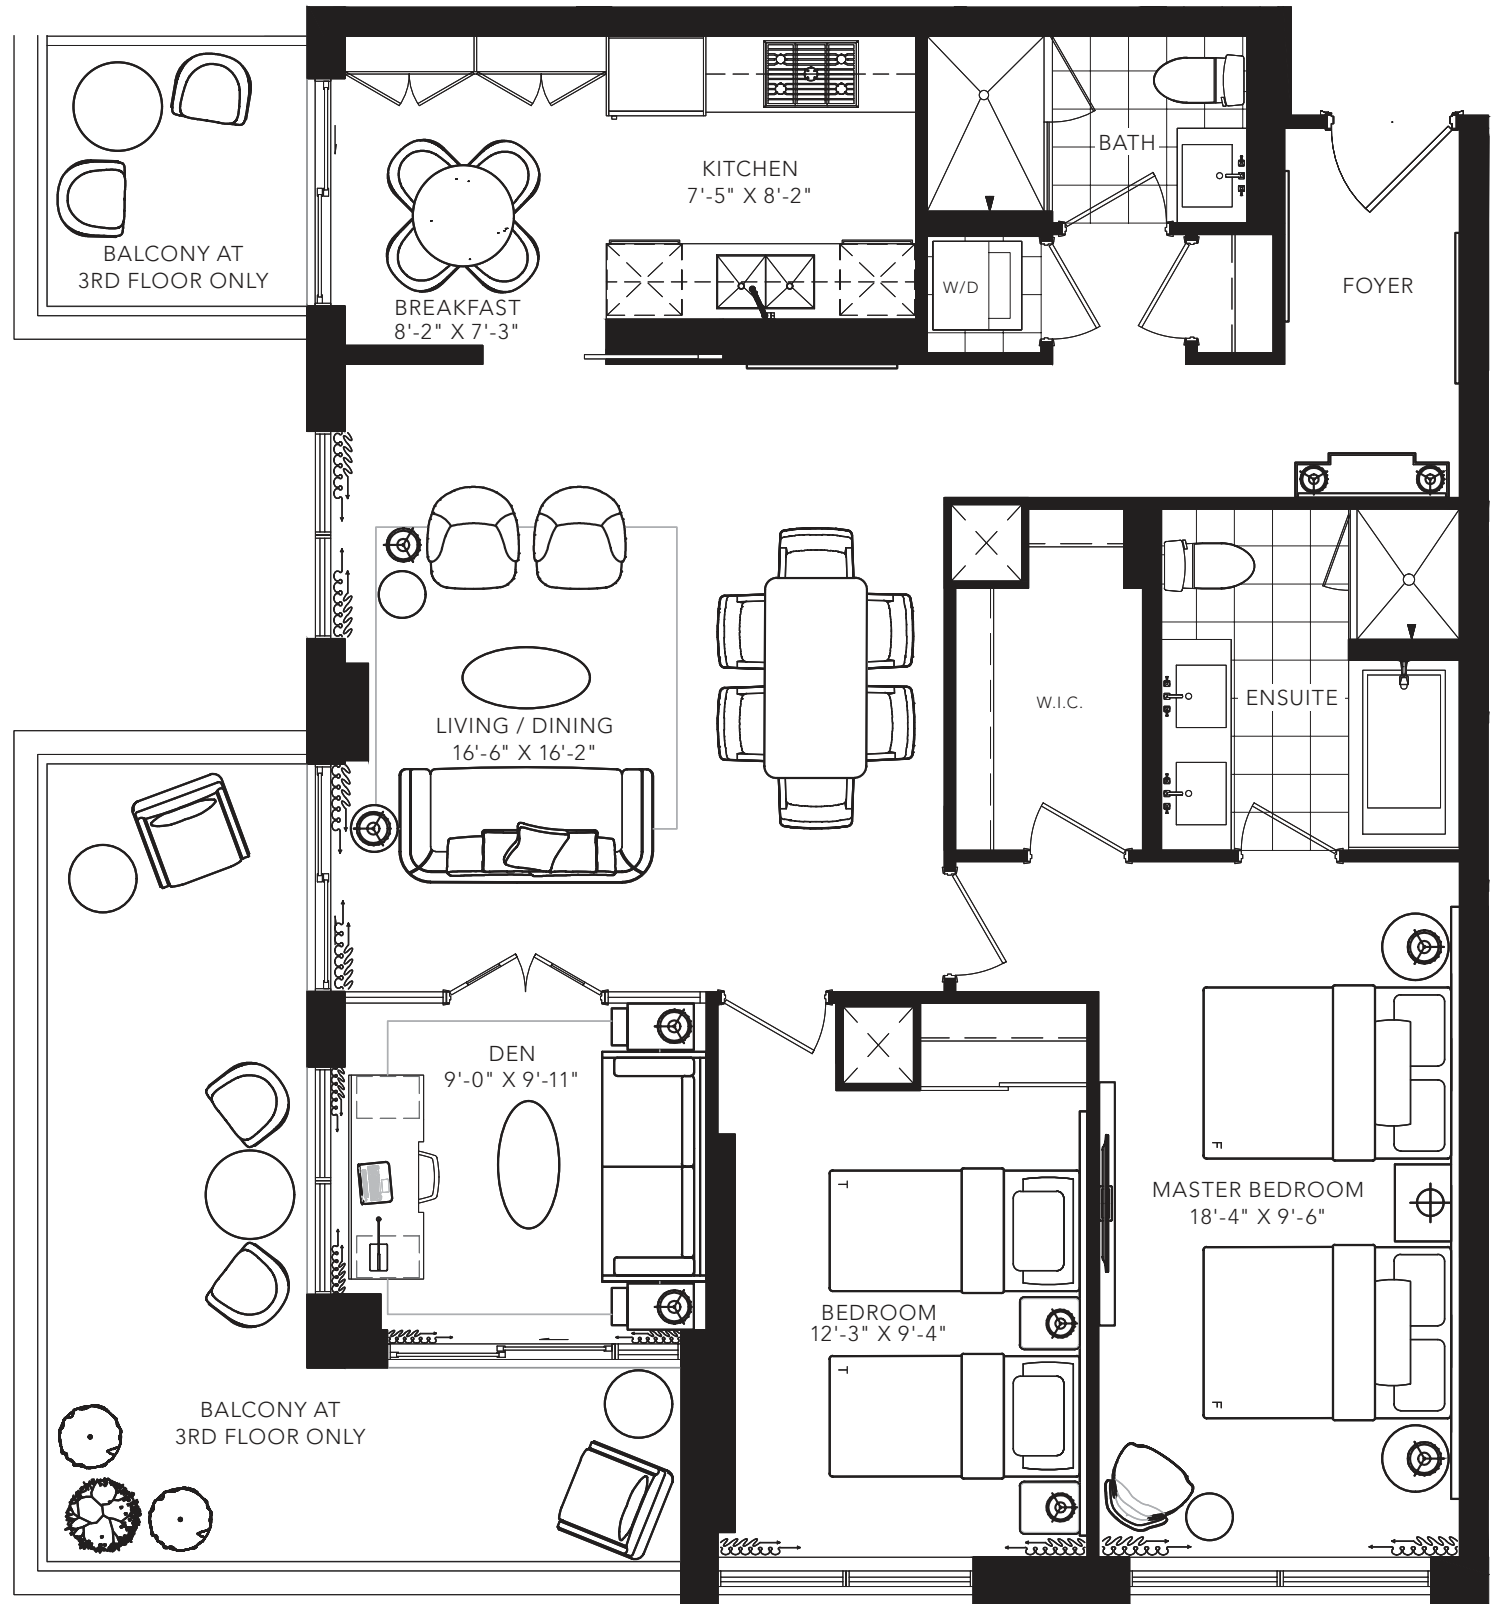

DELL PARK

2 BEDROOM + DEN
 1200 SQ. FT.

FLOOR 2

FLOOR 3

All areas and stated room dimensions are approximate. Floor area measured in accordance with Tarion requirements. Actual living area will vary from floor area stated. Furniture not included. Plan may be reversed. All illustrations are artist's concept. E. & O.E. September 2020.