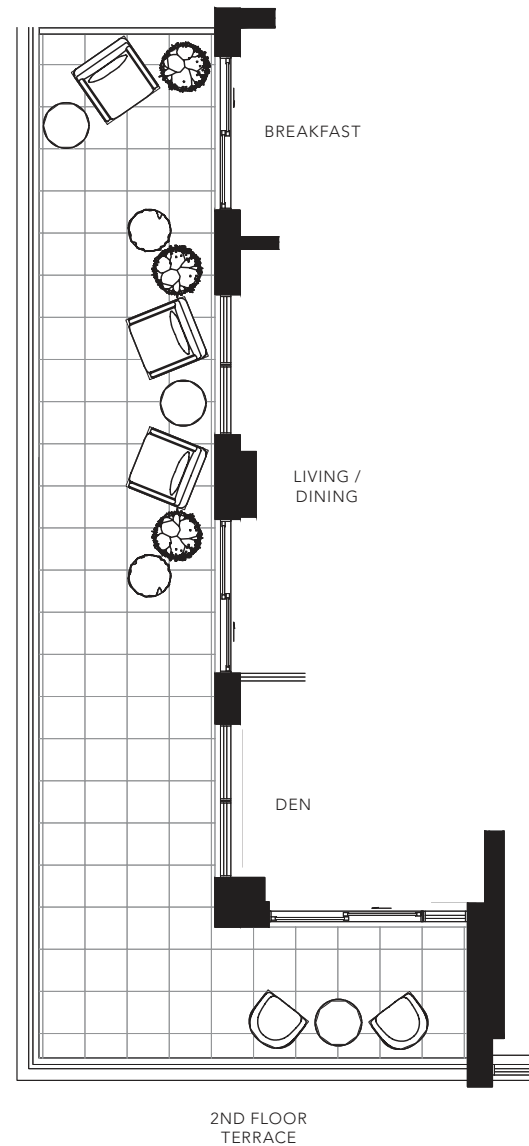

DELL PARK

2 BEDROOM + DEN
 1200 SQ. FT.

FLOOR 2

FLOOR 3

All areas and stated room dimensions are approximate. Floor area measured in accordance with Tarion requirements. Actual living area will vary from floor area stated. Furniture not included. Plan may be reversed. All illustrations are artist's concept. E. & O.E. September 2020.