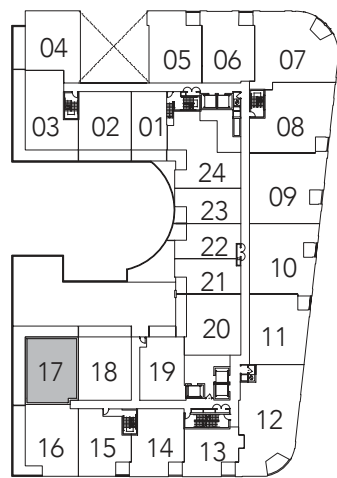

DINAN

2 BEDROOM + DEN
1185 SQ. FT.

FLOOR 2

FLOOR 3

All areas and stated room dimensions are approximate. Floor area measured in accordance with Tarion requirements. Actual living area will vary from floor area stated. Furniture not included. Plan may be reversed. All illustrations are artist's concept. E. & O.E. September 2020.