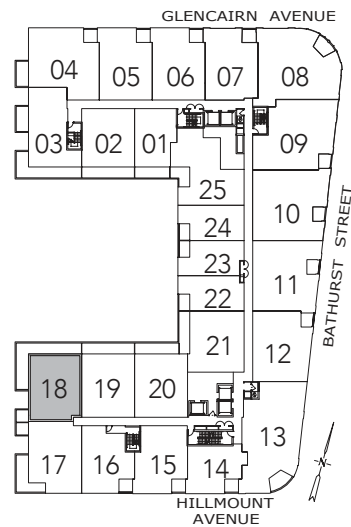

DINAN

2 BEDROOM + DEN
1185 SQ. FT.

FLOOR 2

FLOOR 3

All areas and stated room dimensions are approximate. Floor area measured in accordance with Tarion requirements. Actual living area will vary from floor area stated. Furniture not included. Plan may be reversed. All illustrations are artist's concept. E. & O.E. September 2020.