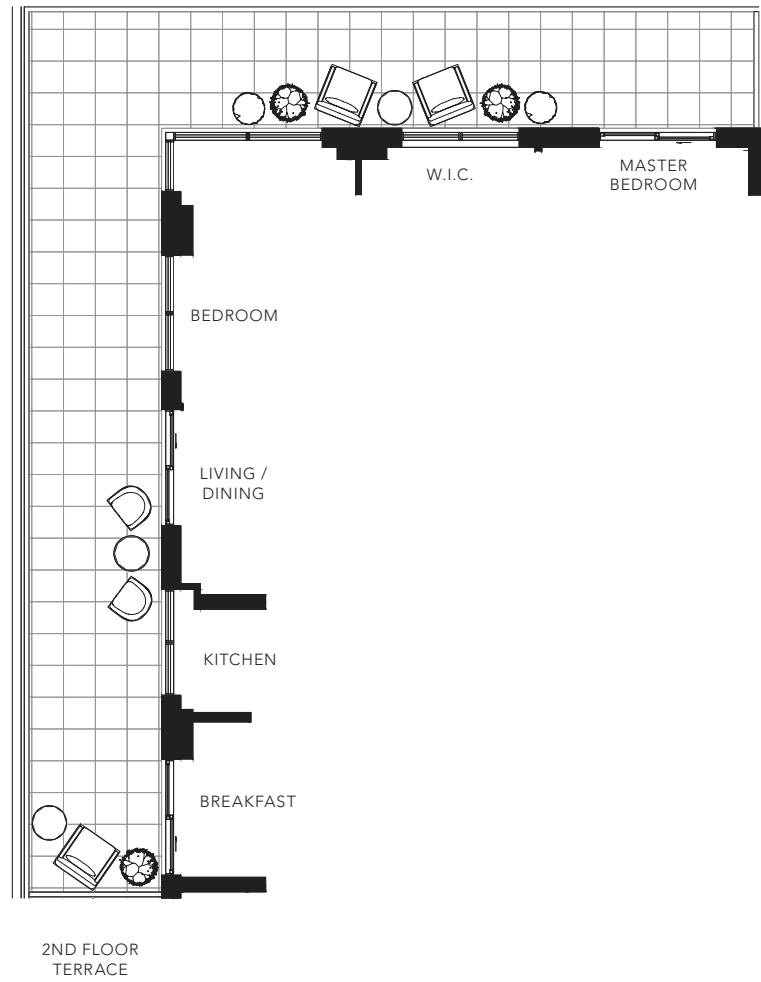

DINAN

2 BEDROOM + DEN
1185 SQ. FT.

FLOOR 2

FLOOR 3

All areas and stated room dimensions are approximate. Floor area measured in accordance with Tarion requirements. Actual living area will vary from floor area stated. Furniture not included. Plan may be reversed. All illustrations are artist's concept. E. & O.E. September 2020.