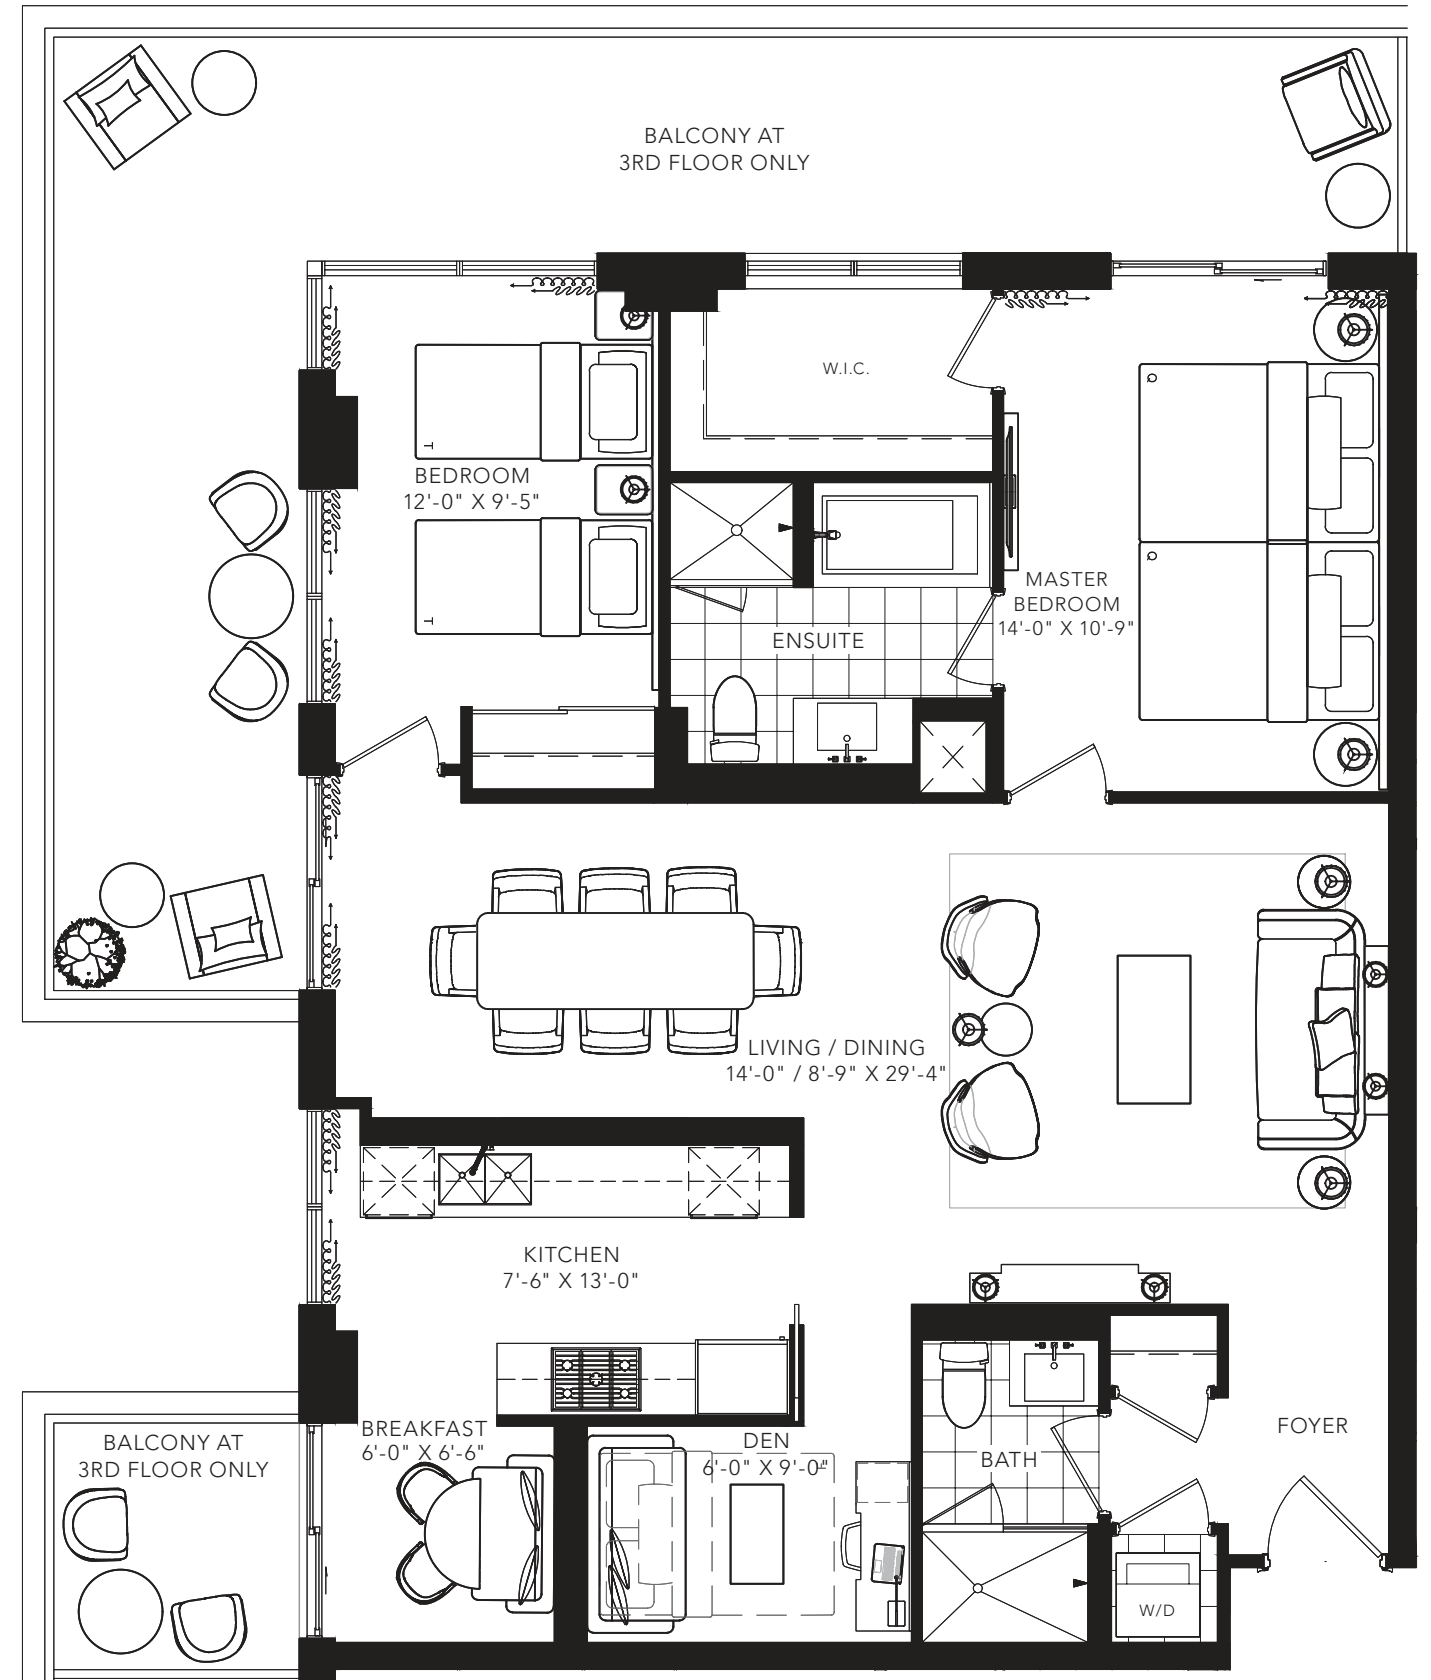

DINAN

2 BEDROOM + DEN
1185 SQ. FT.

FLOOR 2

FLOOR 3

All areas and stated room dimensions are approximate. Floor area measured in accordance with Tarion requirements. Actual living area will vary from floor area stated. Furniture not included. Plan may be reversed. All illustrations are artist's concept. E. & O.E. September 2020.