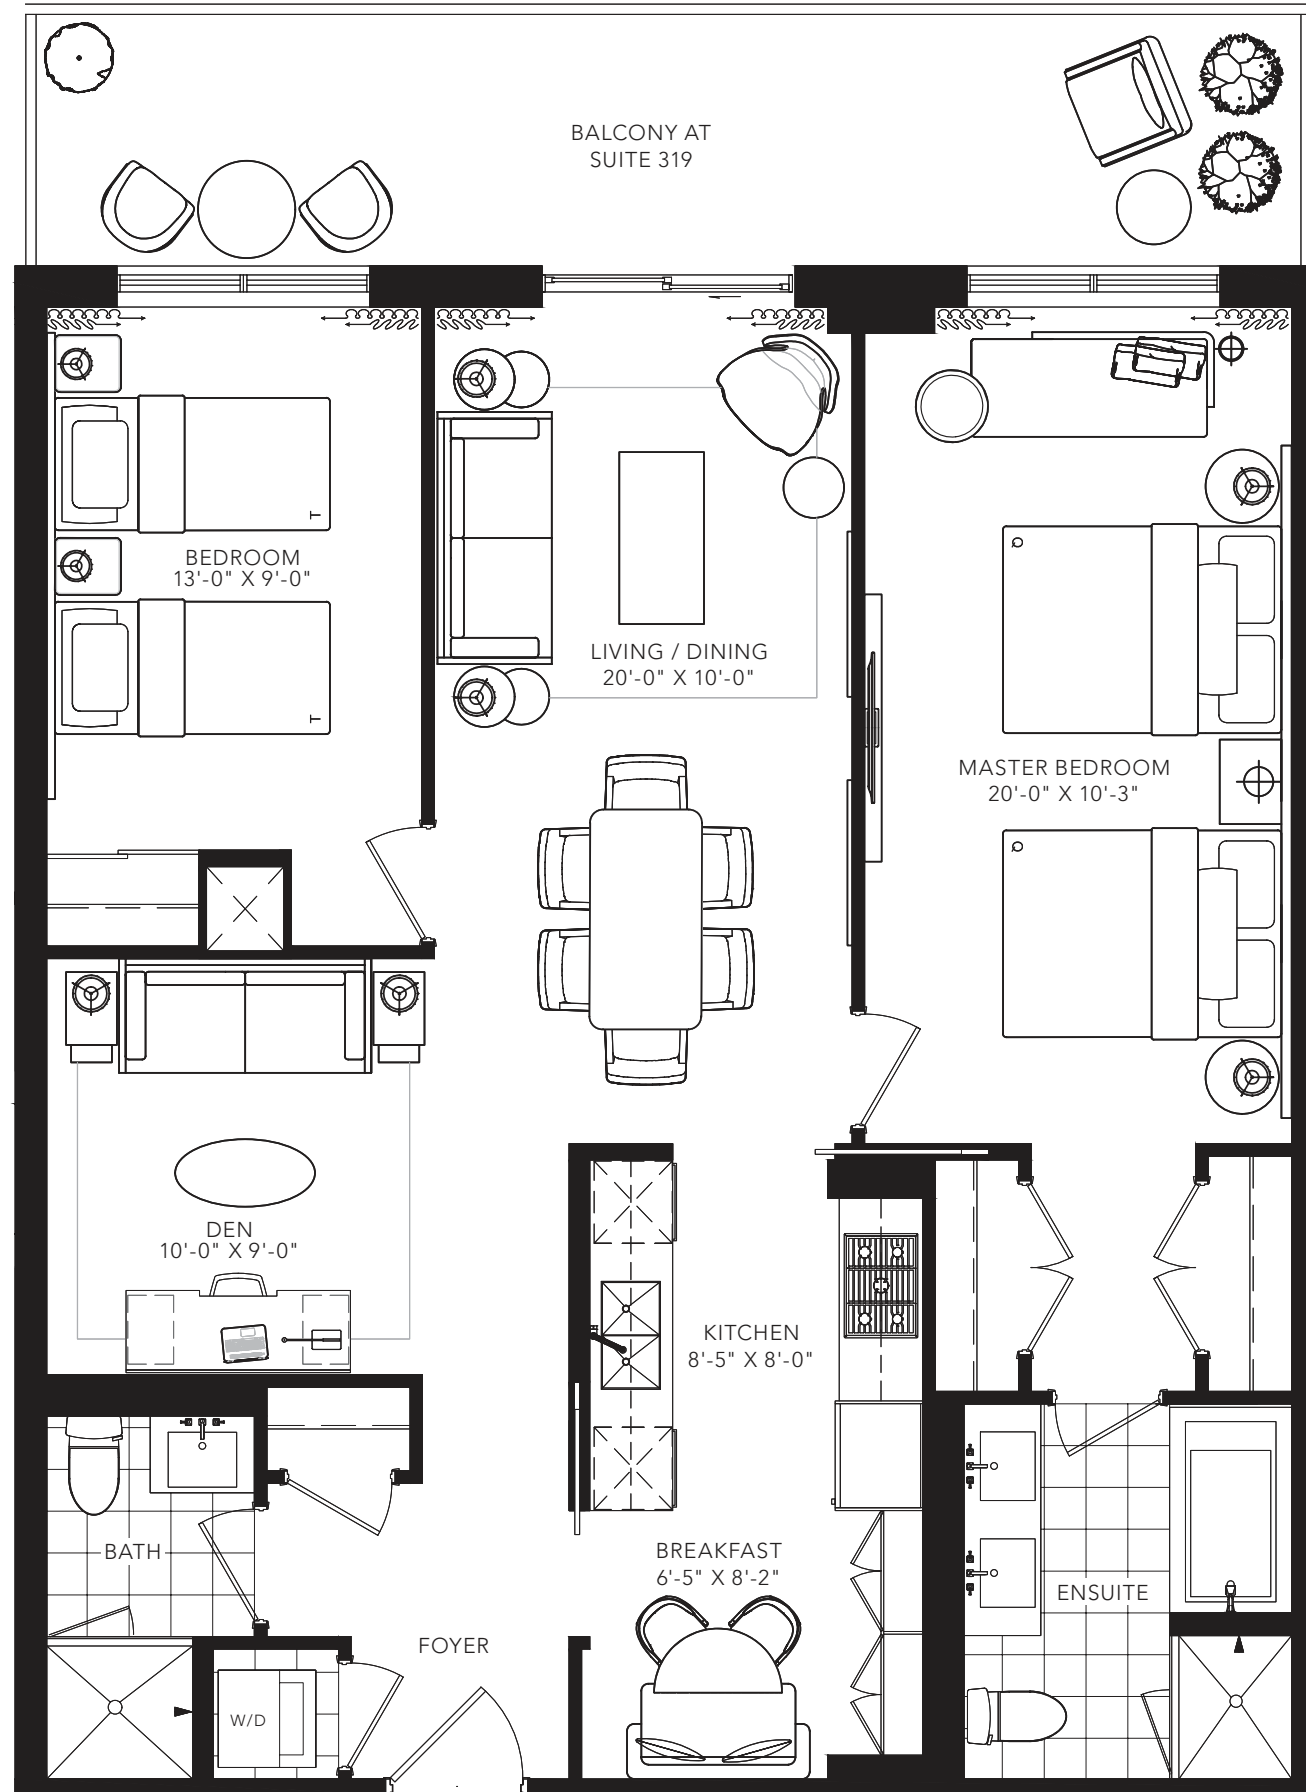

DOUGLAS

2 BEDROOM + DEN  
1115 SQ. FT.

FLOOR 2

FLOOR 3

TERRACE AT SUITE 218

BALCONY AT SUITE 320

All areas and stated room dimensions are approximate. Floor area measured in accordance with Tarion requirements. Actual living area will vary from floor area stated. Furniture not included. Plan may be reversed. All illustrations are artist's concept. E. & O.E. September 2020.