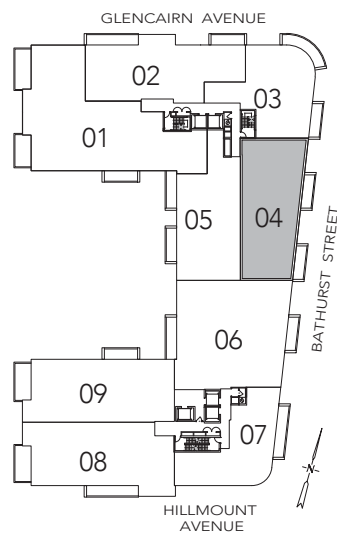

ELLISON

3 BEDROOM + DEN
 2804 SQ. FT.

FLOOR 7

All areas and stated room dimensions are approximate. Floor area measured in accordance with Tarion requirements. Actual living area will vary from floor area stated. Furniture not included. Plan may be reversed. All illustrations are artist's concept. E. & O.E. September 23, 2020.