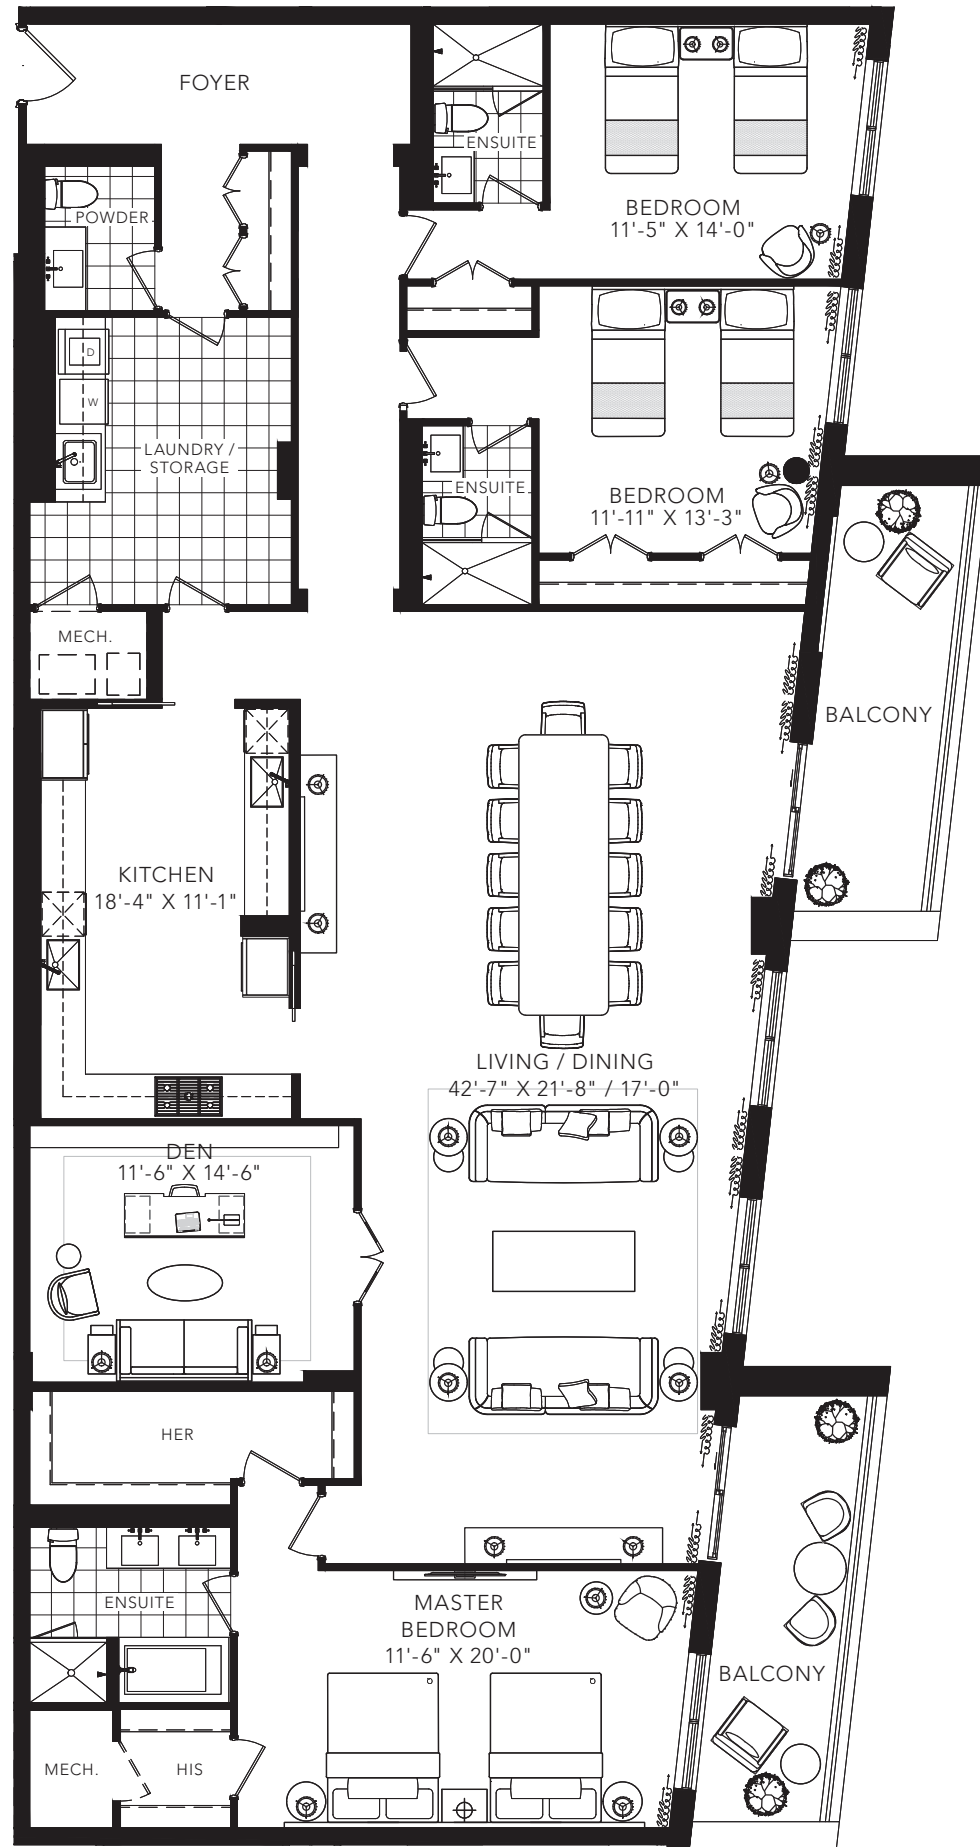

ELLISON

3 BEDROOM + DEN
 2804 SQ. FT.

FLOOR 7

All areas and stated room dimensions are approximate. Floor area measured in accordance with Tarion requirements. Actual living area will vary from floor area stated. Furniture not included. Plan may be reversed. All illustrations are artist's concept. E. & O.E. September 23, 2020.