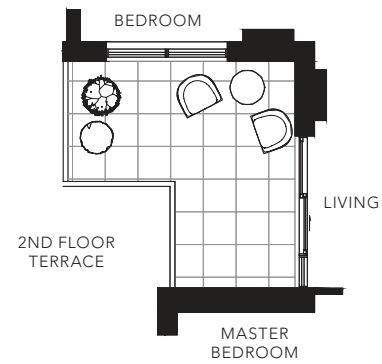

ENGLEMOUNT

2 BEDROOM  
 1315 SQ. FT.

FLOOR 2

FLOOR 3

All areas and stated room dimensions are approximate. Floor area measured in accordance with Tarion requirements. Actual living area will vary from floor area stated. Furniture not included. Plan may be reversed. All illustrations are artist's concept. E. & O.E. September 2020.