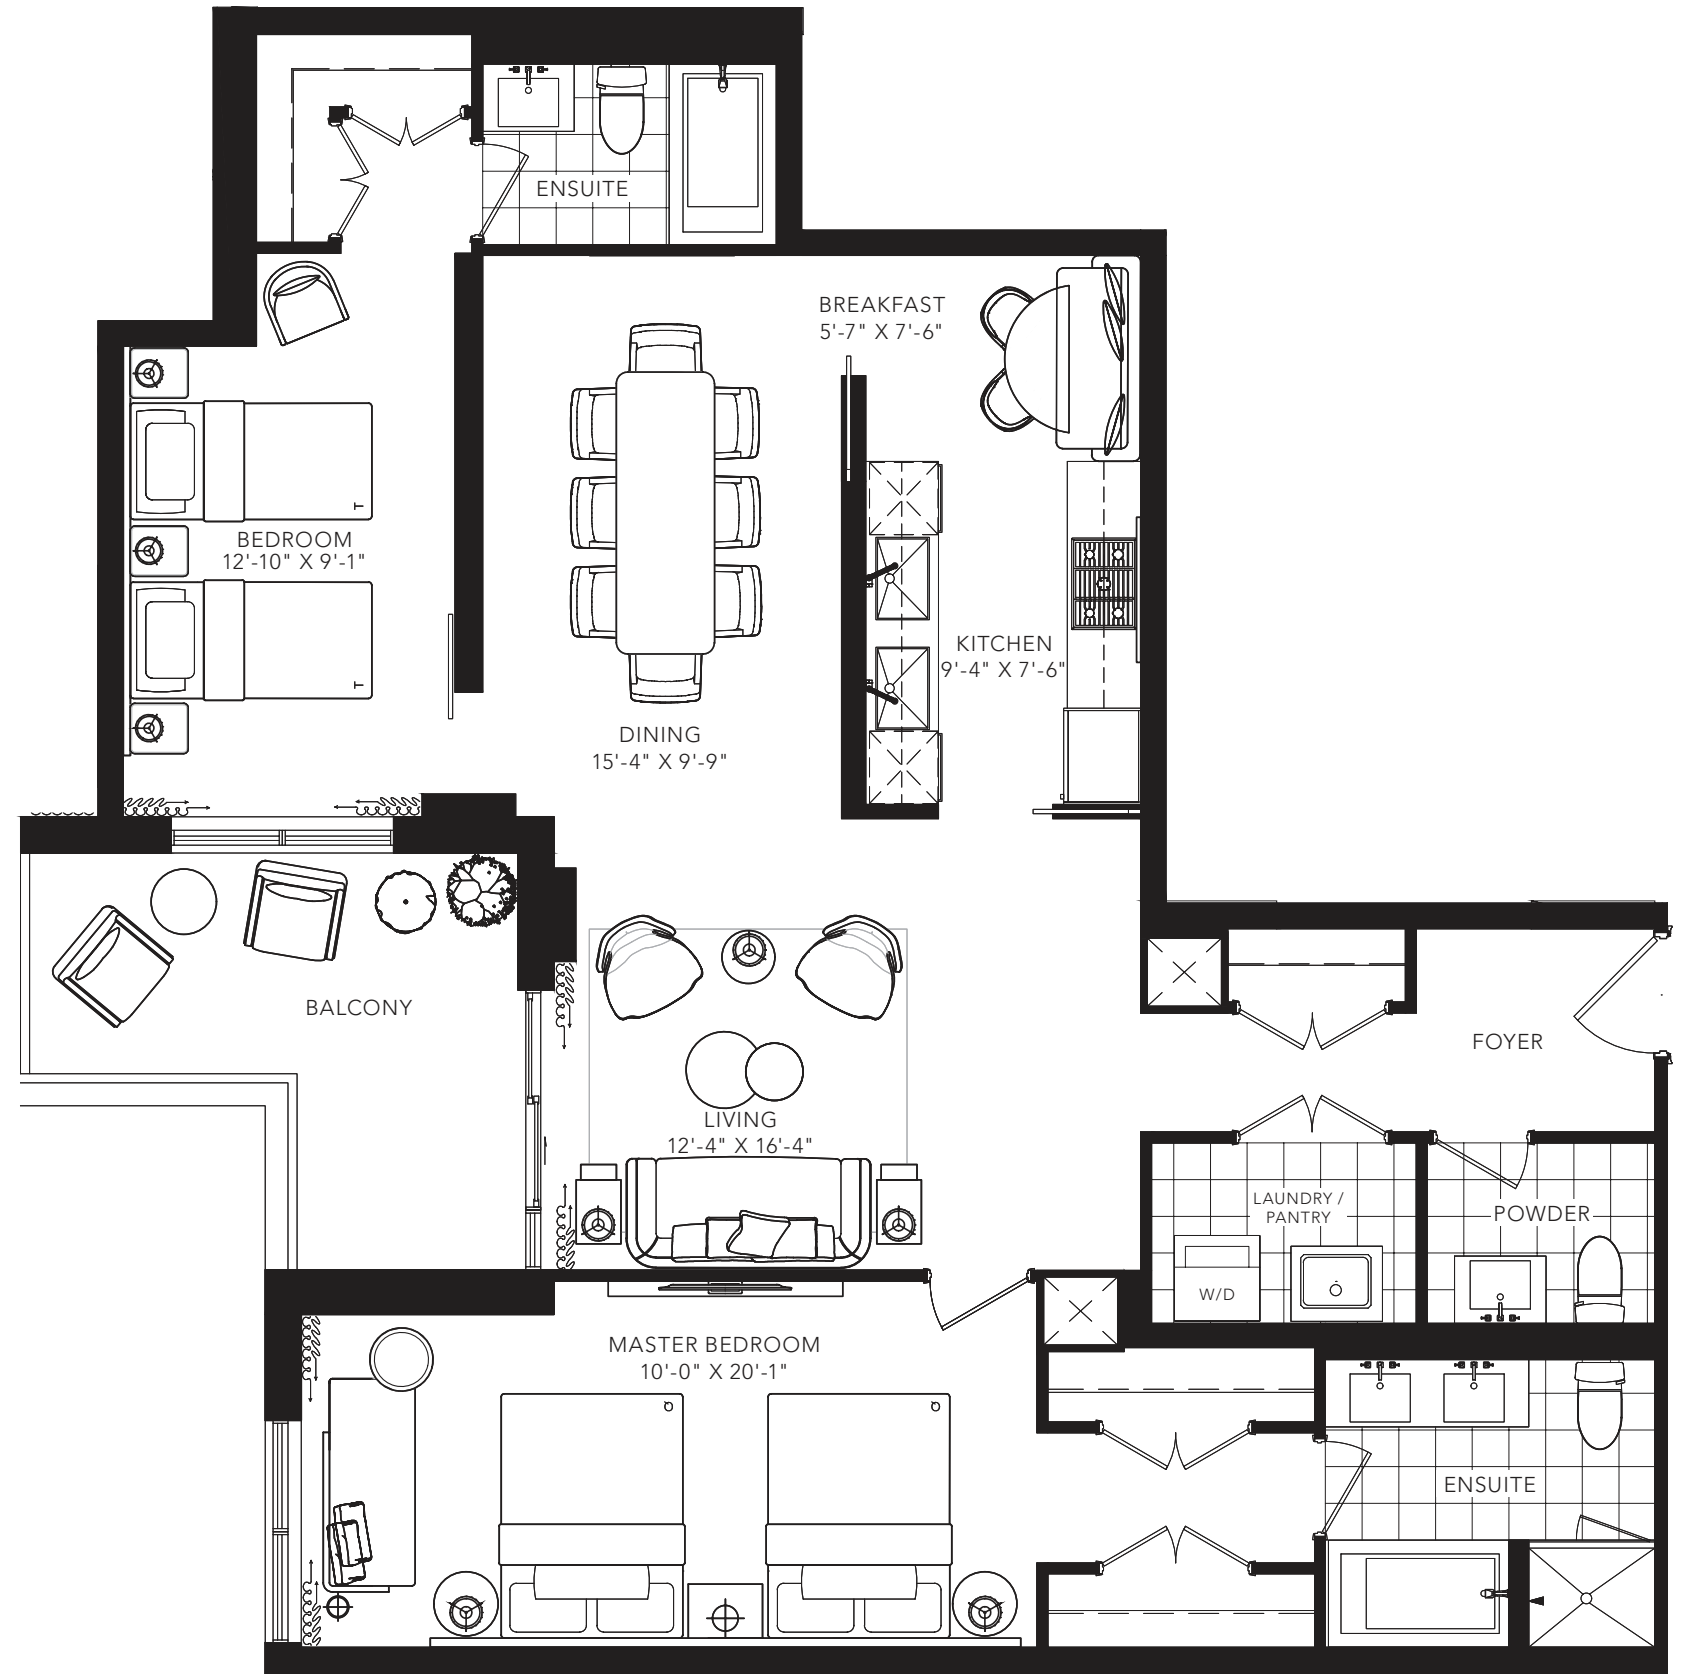

ENGLEMOUNT

2 BEDROOM  
 1315 SQ. FT.

FLOOR 2

FLOOR 3

All areas and stated room dimensions are approximate. Floor area measured in accordance with Tarion requirements. Actual living area will vary from floor area stated. Furniture not included. Plan may be reversed. All illustrations are artist's concept. E. & O.E. September 2020.