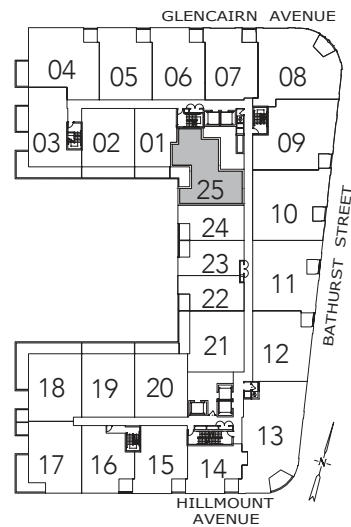

ENGLEMOUNT

2 BEDROOM  
 1315 SQ. FT.

FLOOR 2

FLOOR 3

All areas and stated room dimensions are approximate. Floor area measured in accordance with Tarion requirements. Actual living area will vary from floor area stated. Furniture not included. Plan may be reversed. All illustrations are artist's concept. E. & O.E. September 2020.