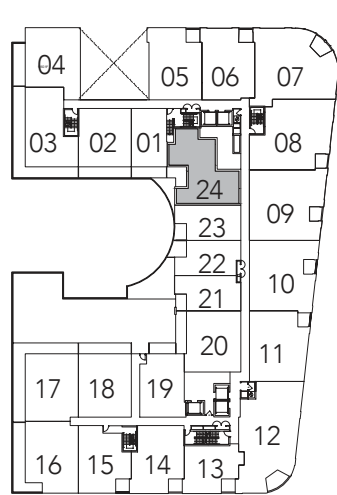

ENGLEMOUNT

2 BEDROOM  
 1315 SQ. FT.

FLOOR 2

FLOOR 3

All areas and stated room dimensions are approximate. Floor area measured in accordance with Tarion requirements. Actual living area will vary from floor area stated. Furniture not included. Plan may be reversed. All illustrations are artist's concept. E. & O.E. September 2020.