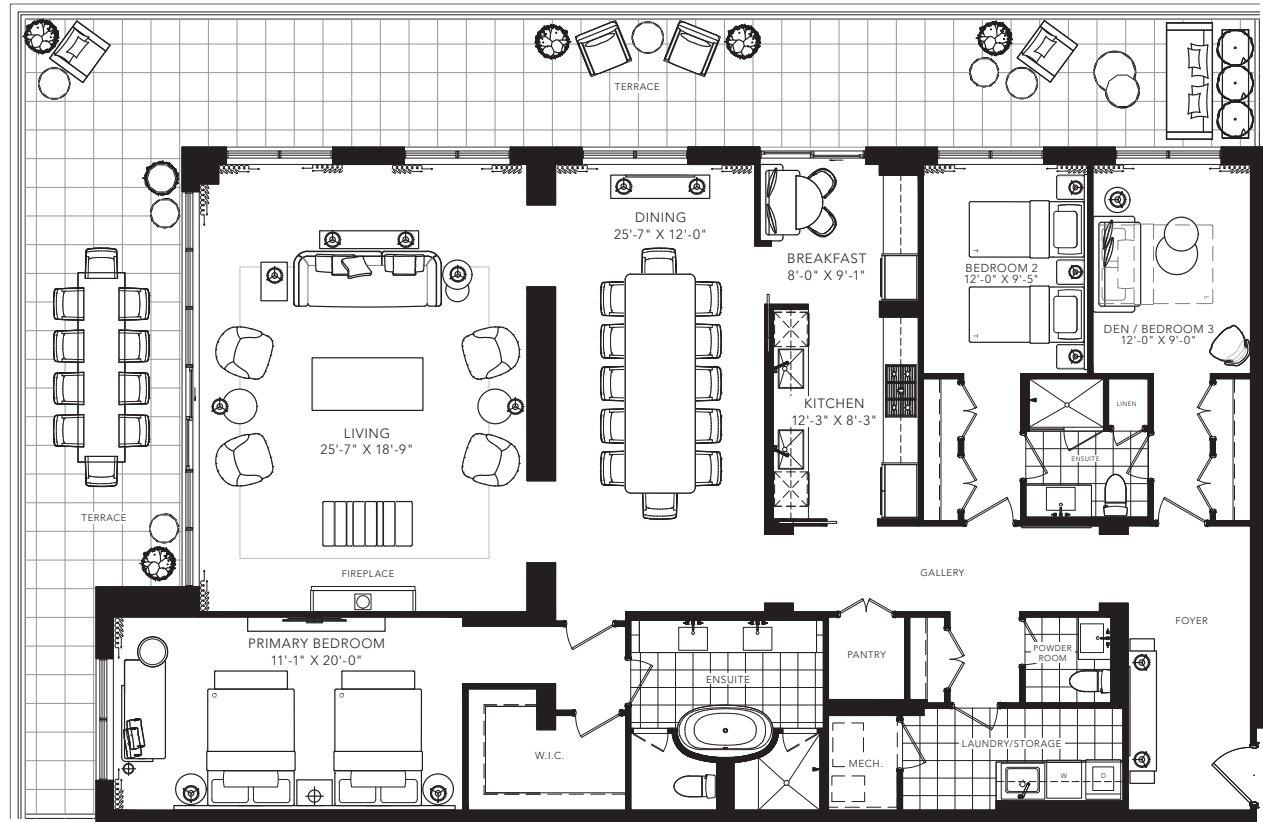

GLENGROVE

3 BEDROOM
 2419 SQ. FT.

HILLMOUNT AVENUE
FLOOR 4

All areas and stated room dimensions are approximate. Floor area measured in accordance with Tarion requirements. Actual living area will vary from floor area stated. Furniture not included. Plan may be reversed. All illustrations are artist's concept. E. & O.E. May 2021.