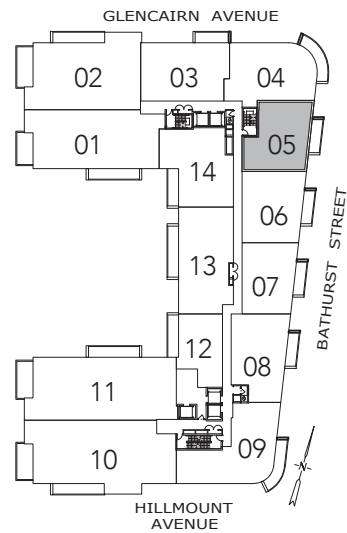

**HADDINGTON**

2 BEDROOM + DEN  
1420 SQ. FT.

FLOOR 4

FLOOR 5

FLOOR 6

All areas and stated room dimensions are approximate. Floor area measured in accordance with Tarion requirements. Actual living area will vary from floor area stated. Furniture not included. Plan may be reversed. All illustrations are artist's concept. E. & O.E. September 23, 2020.