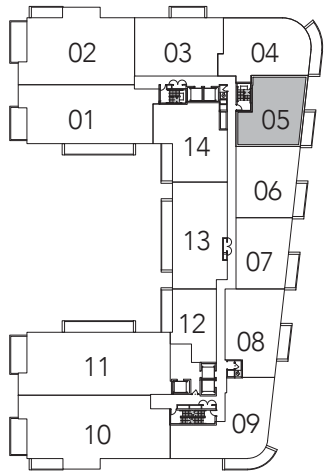

**HADDINGTON**

2 BEDROOM + DEN  
1420 SQ. FT.

FLOOR 4

FLOOR 5

FLOOR 6

All areas and stated room dimensions are approximate. Floor area measured in accordance with Tarion requirements. Actual living area will vary from floor area stated. Furniture not included. Plan may be reversed. All illustrations are artist's concept. E. & O.E. September 23, 2020.