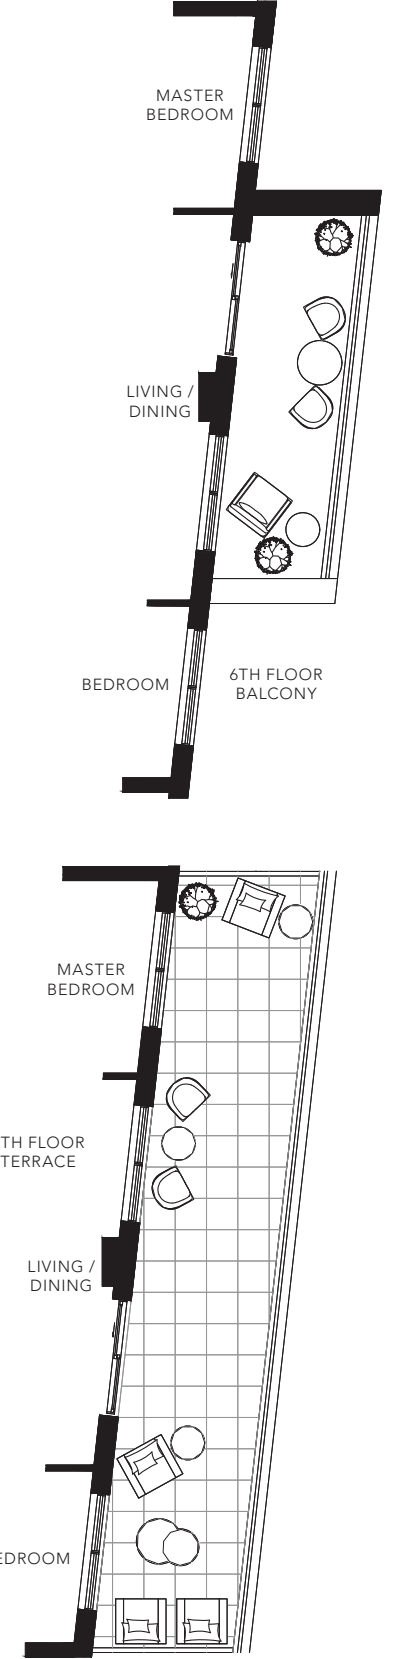

**HADDINGTON**

2 BEDROOM + DEN  
1420 SQ. FT.

FLOOR 4

FLOOR 5

FLOOR 6

All areas and stated room dimensions are approximate. Floor area measured in accordance with Tarion requirements. Actual living area will vary from floor area stated. Furniture not included. Plan may be reversed. All illustrations are artist's concept. E. & O.E. September 23, 2020.