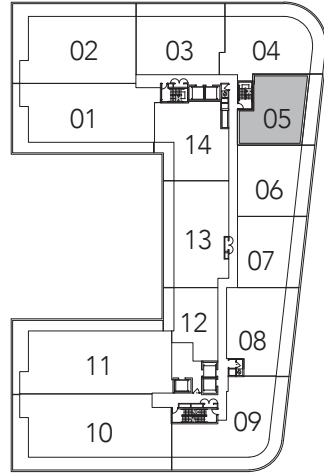

**HADDINGTON**

2 BEDROOM + DEN  
1420 SQ. FT.

FLOOR 4

FLOOR 5

FLOOR 6

All areas and stated room dimensions are approximate. Floor area measured in accordance with Tarion requirements. Actual living area will vary from floor area stated. Furniture not included. Plan may be reversed. All illustrations are artist's concept. E. & O.E. September 23, 2020.