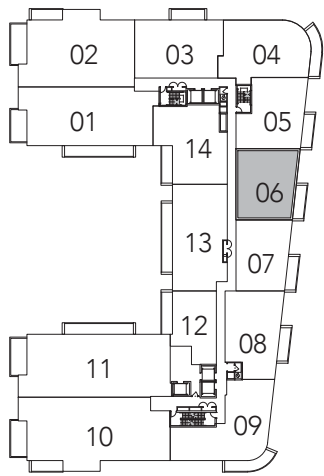

HELENA

2 BEDROOM + DEN
1406 SQ. FT.

FLOOR 4

FLOOR 5

FLOOR 6

All areas and stated room dimensions are approximate. Floor area measured in accordance with Tarion requirements. Actual living area will vary from floor area stated. Furniture not included. Plan may be reversed. All illustrations are artist's concept. E. & O.E. September 23, 2020.