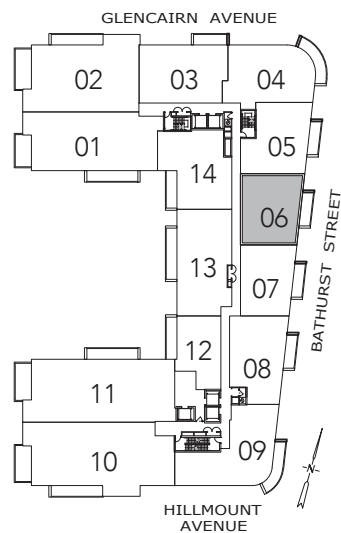

HELENA

2 BEDROOM + DEN
1406 SQ. FT.

FLOOR 4

FLOOR 5

FLOOR 6

All areas and stated room dimensions are approximate. Floor area measured in accordance with Tarion requirements. Actual living area will vary from floor area stated. Furniture not included. Plan may be reversed. All illustrations are artist's concept. E. & O.E. September 23, 2020.