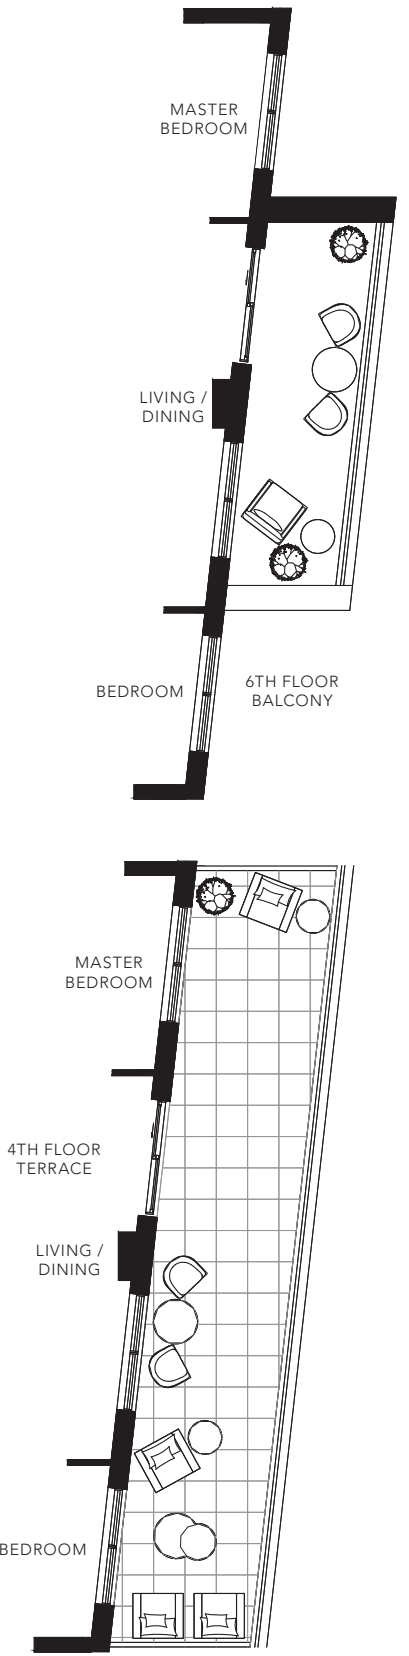

HELENA

2 BEDROOM + DEN
1406 SQ. FT.

FLOOR 4

FLOOR 5

FLOOR 6

All areas and stated room dimensions are approximate. Floor area measured in accordance with Tarion requirements. Actual living area will vary from floor area stated. Furniture not included. Plan may be reversed. All illustrations are artist's concept. E. & O.E. September 23, 2020.