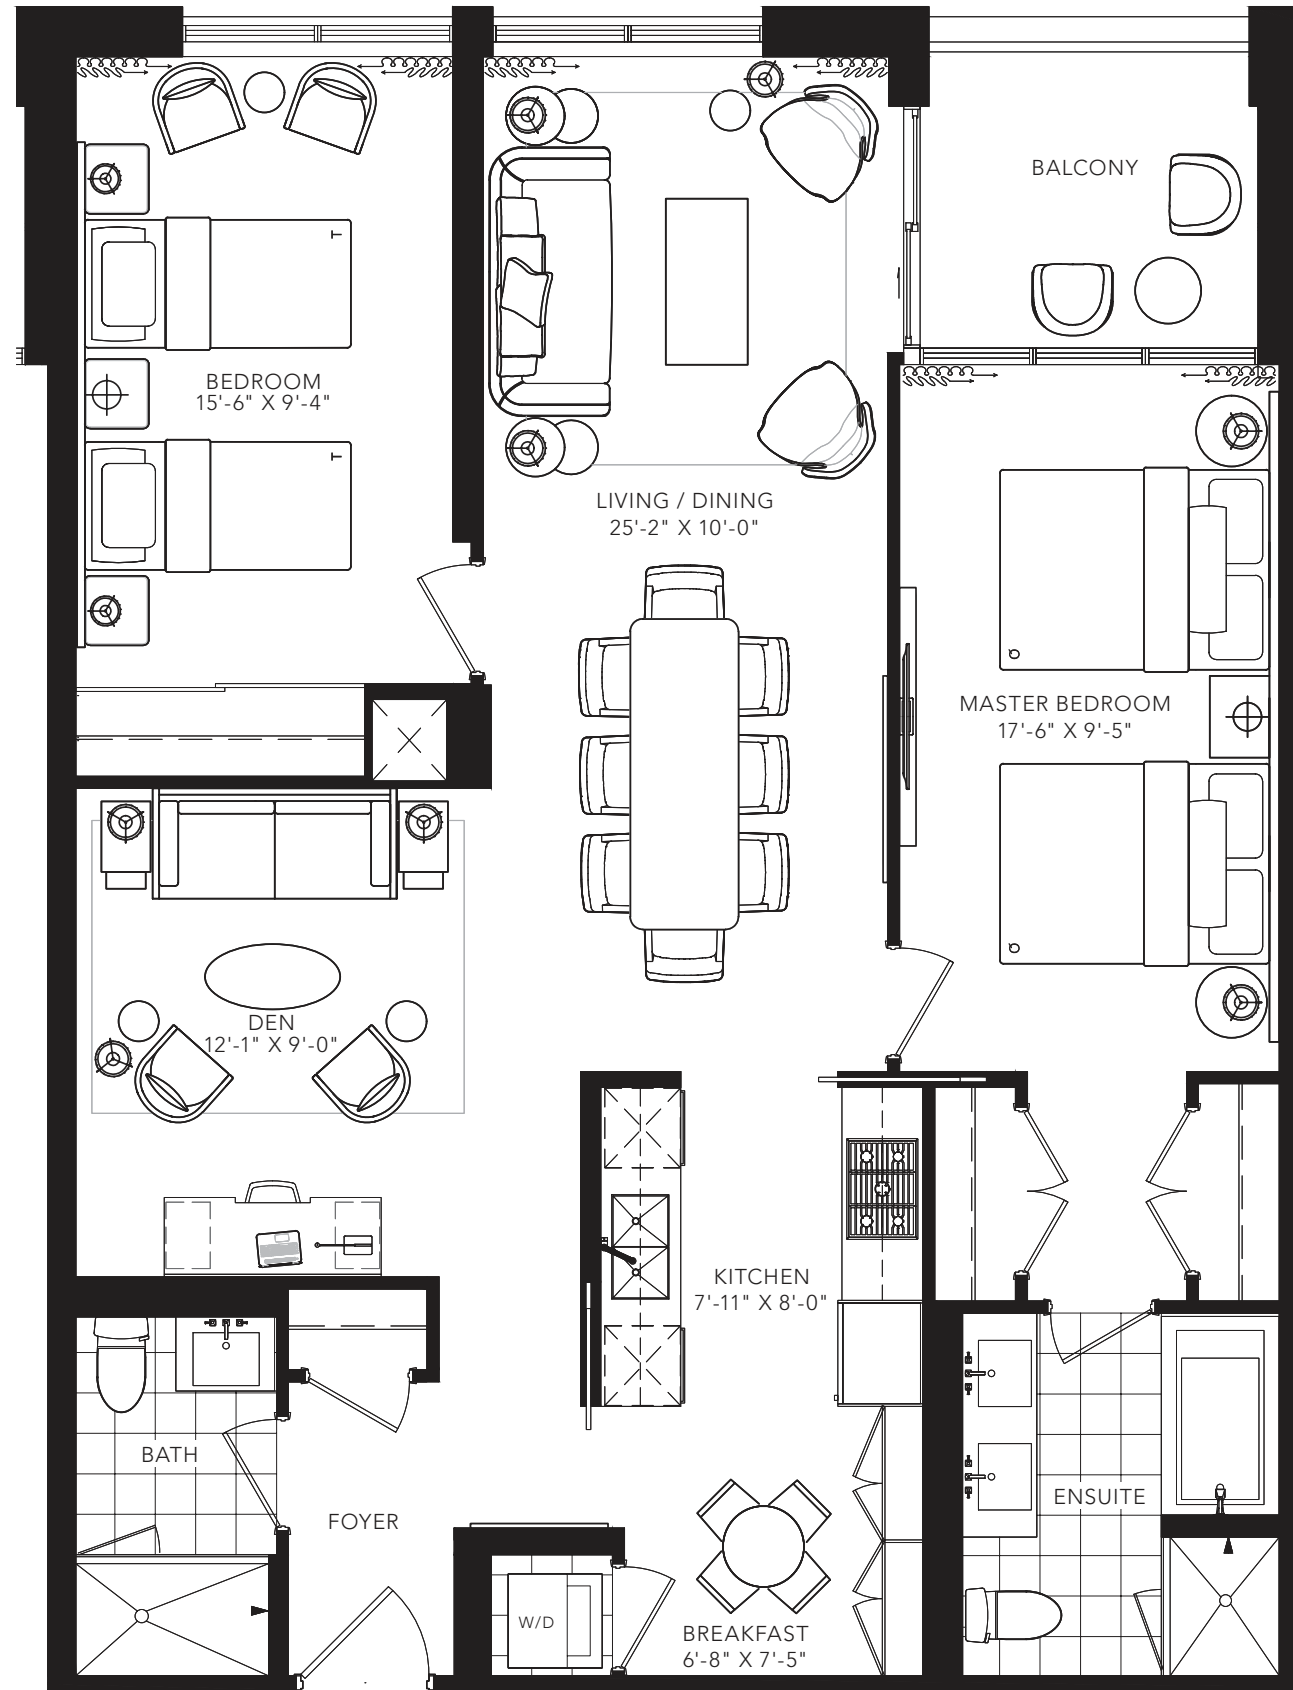

JOICY

2 BEDROOM + DEN
 1201 SQ. FT.

FLOOR 3

All areas and stated room dimensions are approximate. Floor area measured in accordance with Tarion requirements. Actual living area will vary from floor area stated. Furniture not included. Plan may be reversed. All illustrations are artist's concept. E. & O.E. September 2020.