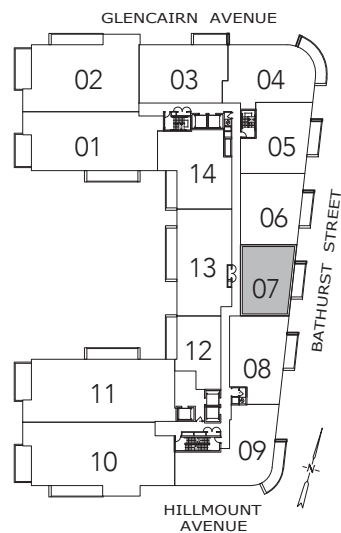

**KELSO**

2 BEDROOM + DEN  
1216 SQ. FT.

FLOOR 4

FLOOR 5

FLOOR 6

All areas and stated room dimensions are approximate. Floor area measured in accordance with Tarion requirements. Actual living area will vary from floor area stated. Furniture not included. Plan may be reversed. All illustrations are artist's concept. E. & O.E. September 23, 2020.