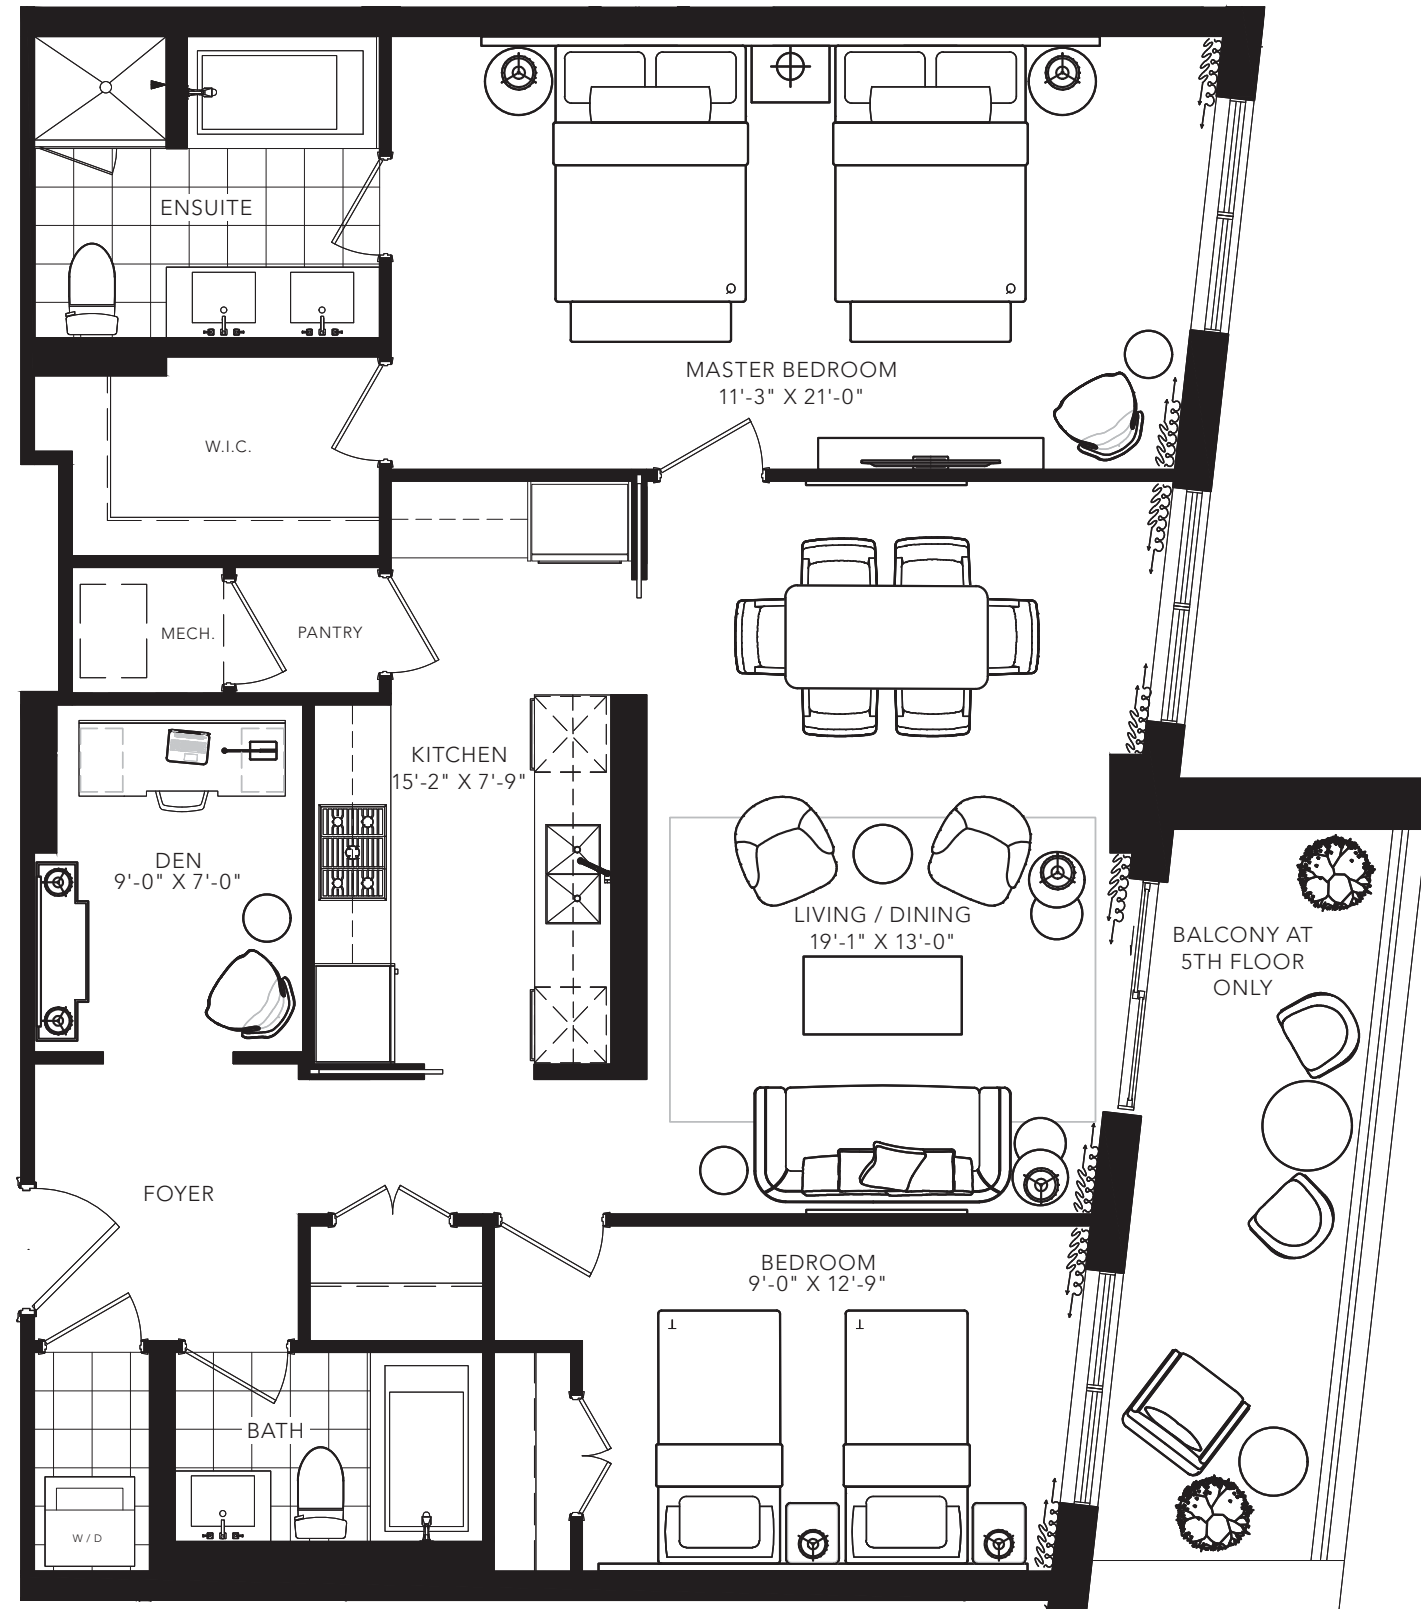

**KELSO**

2 BEDROOM + DEN  
1216 SQ. FT.

FLOOR 4

FLOOR 5

FLOOR 6

All areas and stated room dimensions are approximate. Floor area measured in accordance with Tarion requirements. Actual living area will vary from floor area stated. Furniture not included. Plan may be reversed. All illustrations are artist's concept. E. & O.E. September 23, 2020.