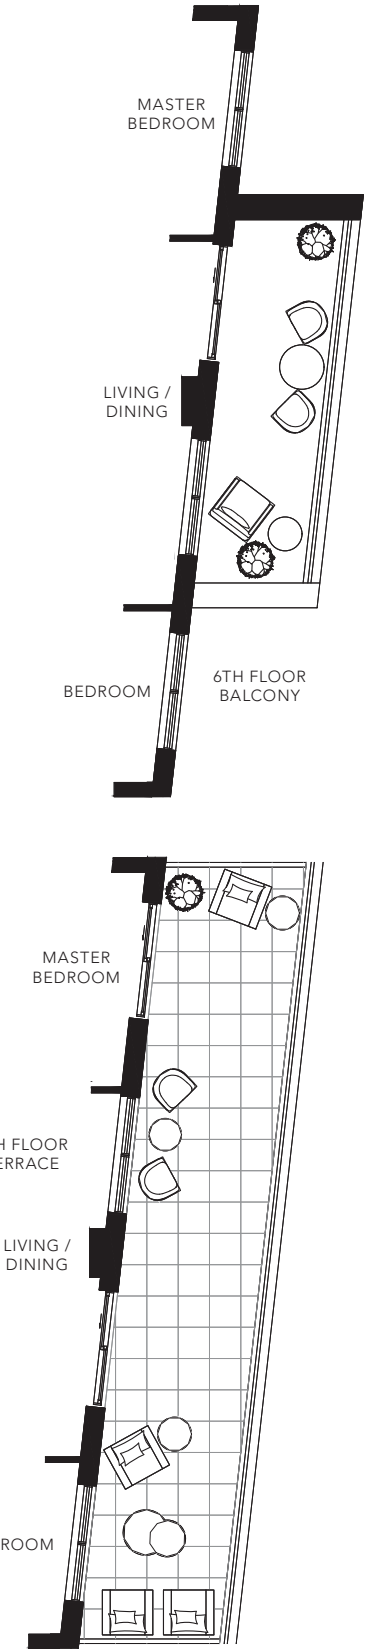

**KELSO**

2 BEDROOM + DEN  
1216 SQ. FT.

FLOOR 4

FLOOR 5

FLOOR 6

All areas and stated room dimensions are approximate. Floor area measured in accordance with Tarion requirements. Actual living area will vary from floor area stated. Furniture not included. Plan may be reversed. All illustrations are artist's concept. E. & O.E. September 23, 2020.