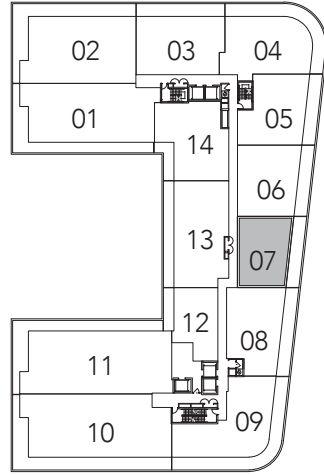

**KELSO**

2 BEDROOM + DEN  
1216 SQ. FT.

FLOOR 4

FLOOR 5

FLOOR 6

All areas and stated room dimensions are approximate. Floor area measured in accordance with Tarion requirements. Actual living area will vary from floor area stated. Furniture not included. Plan may be reversed. All illustrations are artist's concept. E. & O.E. September 23, 2020.