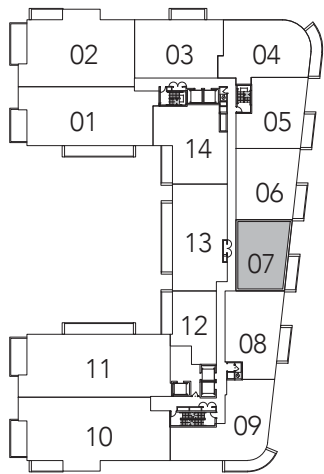

**KELSO**

2 BEDROOM + DEN  
1216 SQ. FT.

FLOOR 4

FLOOR 5

FLOOR 6

All areas and stated room dimensions are approximate. Floor area measured in accordance with Tarion requirements. Actual living area will vary from floor area stated. Furniture not included. Plan may be reversed. All illustrations are artist's concept. E. & O.E. September 23, 2020.