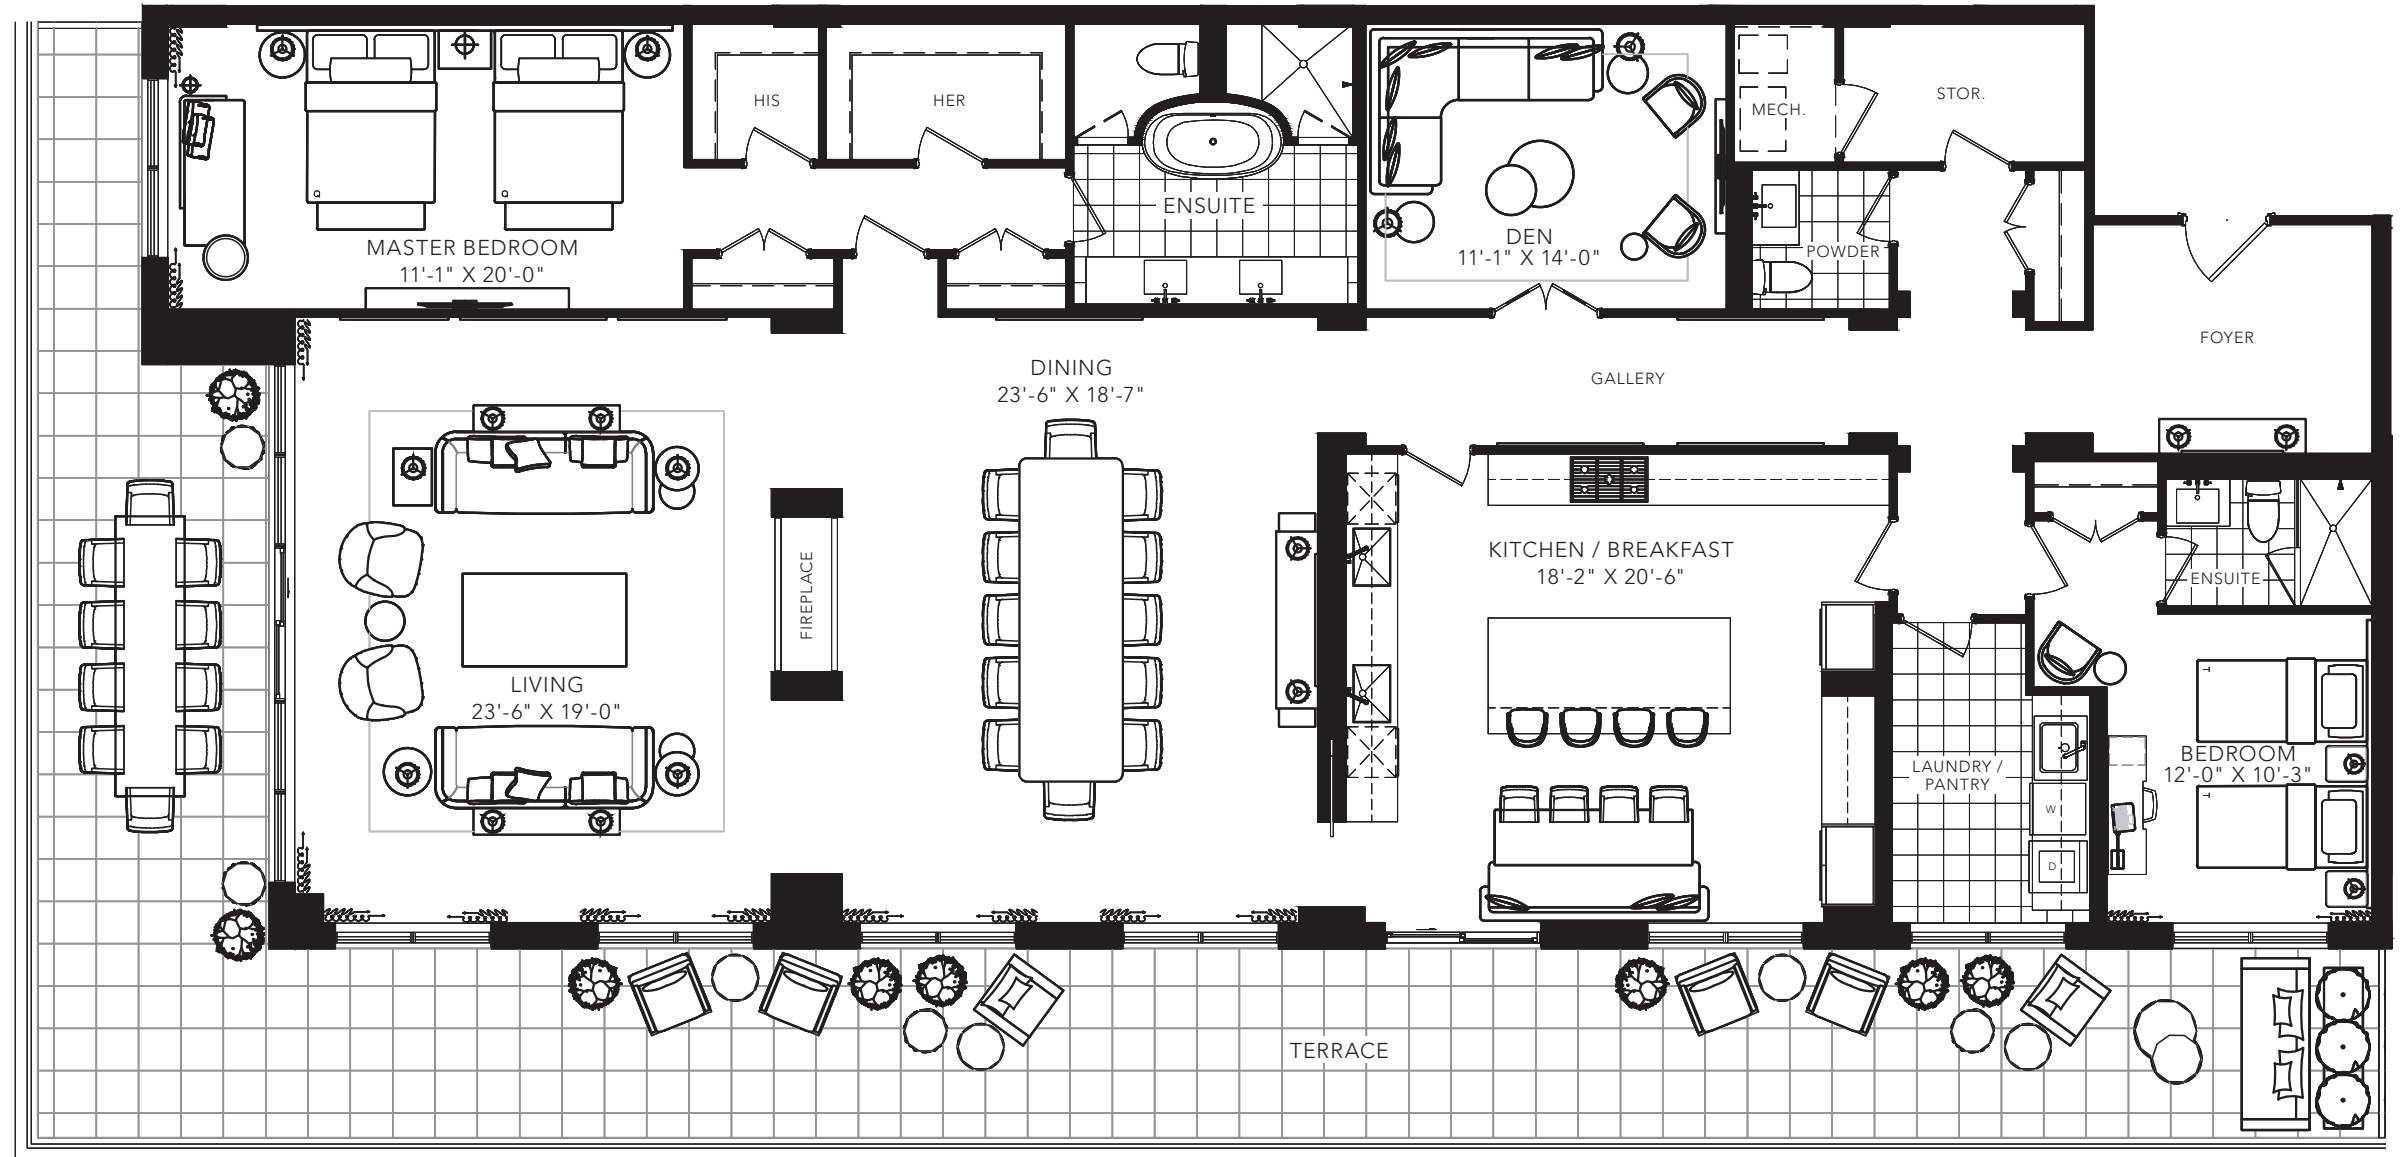

KENWOOD

2 BEDROOM + DEN  
 2940 SQ. FT.

FLOOR 4

All areas and stated room dimensions are approximate. Floor area measured in accordance with Tarion requirements. Actual living area will vary from floor area stated. Furniture not included. Plan may be reversed. All illustrations are artist's concept. E. & O.E. September 23, 2020.