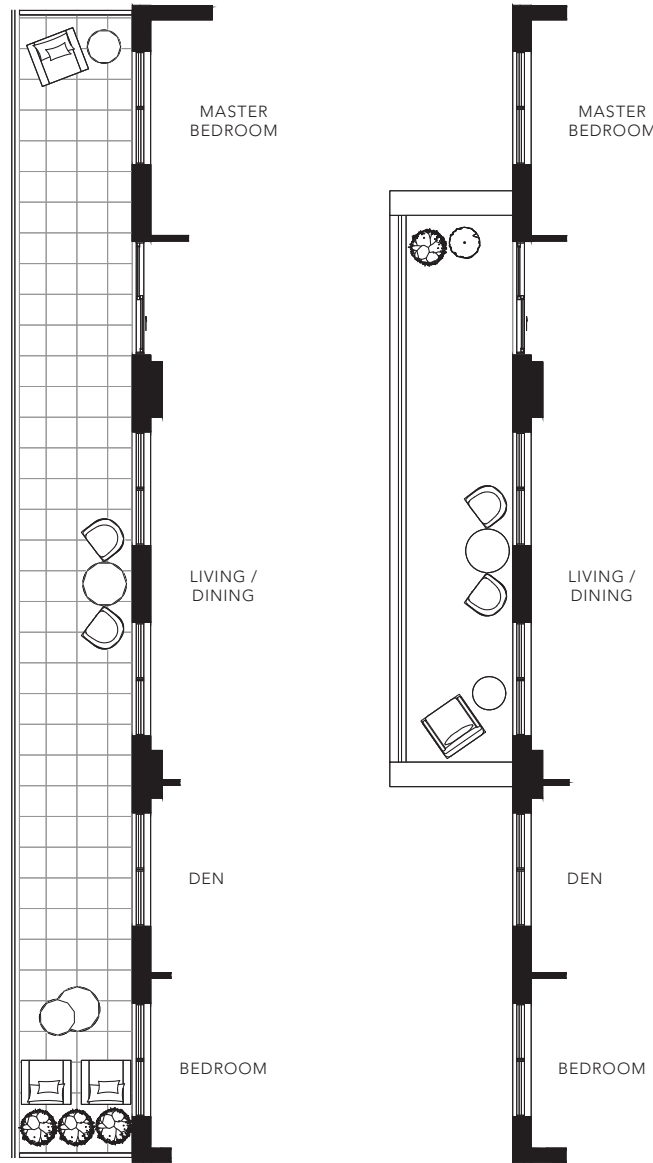

KIRKLAND

2 BEDROOM + DEN
1851 SQ. FT.

FLOOR 4

FLOOR 5

FLOOR 6

4TH FLOOR
TERRACE

6TH FLOOR
BALCONY