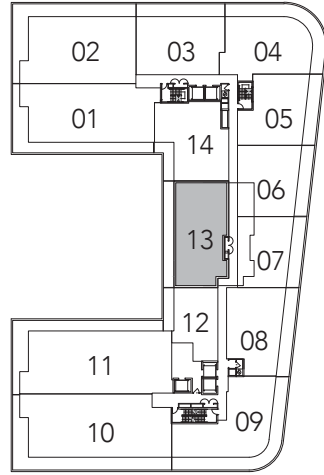

KIRKLAND

2 BEDROOM + DEN
1851 SQ. FT.

FLOOR 4

FLOOR 5

FLOOR 6

4TH FLOOR
TERRACE

6TH FLOOR
BALCONY