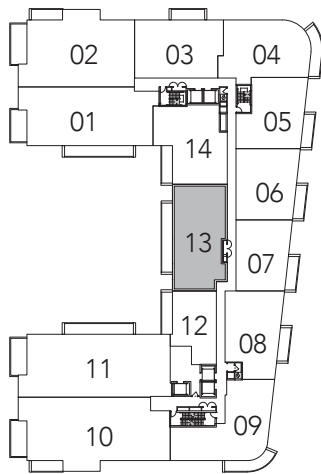

KIRKLAND

2 BEDROOM + DEN
1851 SQ. FT.

FLOOR 4

FLOOR 5

FLOOR 6

4TH FLOOR
TERRACE

6TH FLOOR
BALCONY