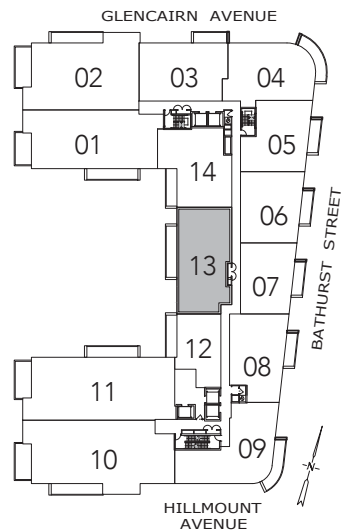

KIRKLAND

2 BEDROOM + DEN
1851 SQ. FT.

FLOOR 4

FLOOR 5

FLOOR 6

4TH FLOOR
TERRACE

6TH FLOOR
BALCONY