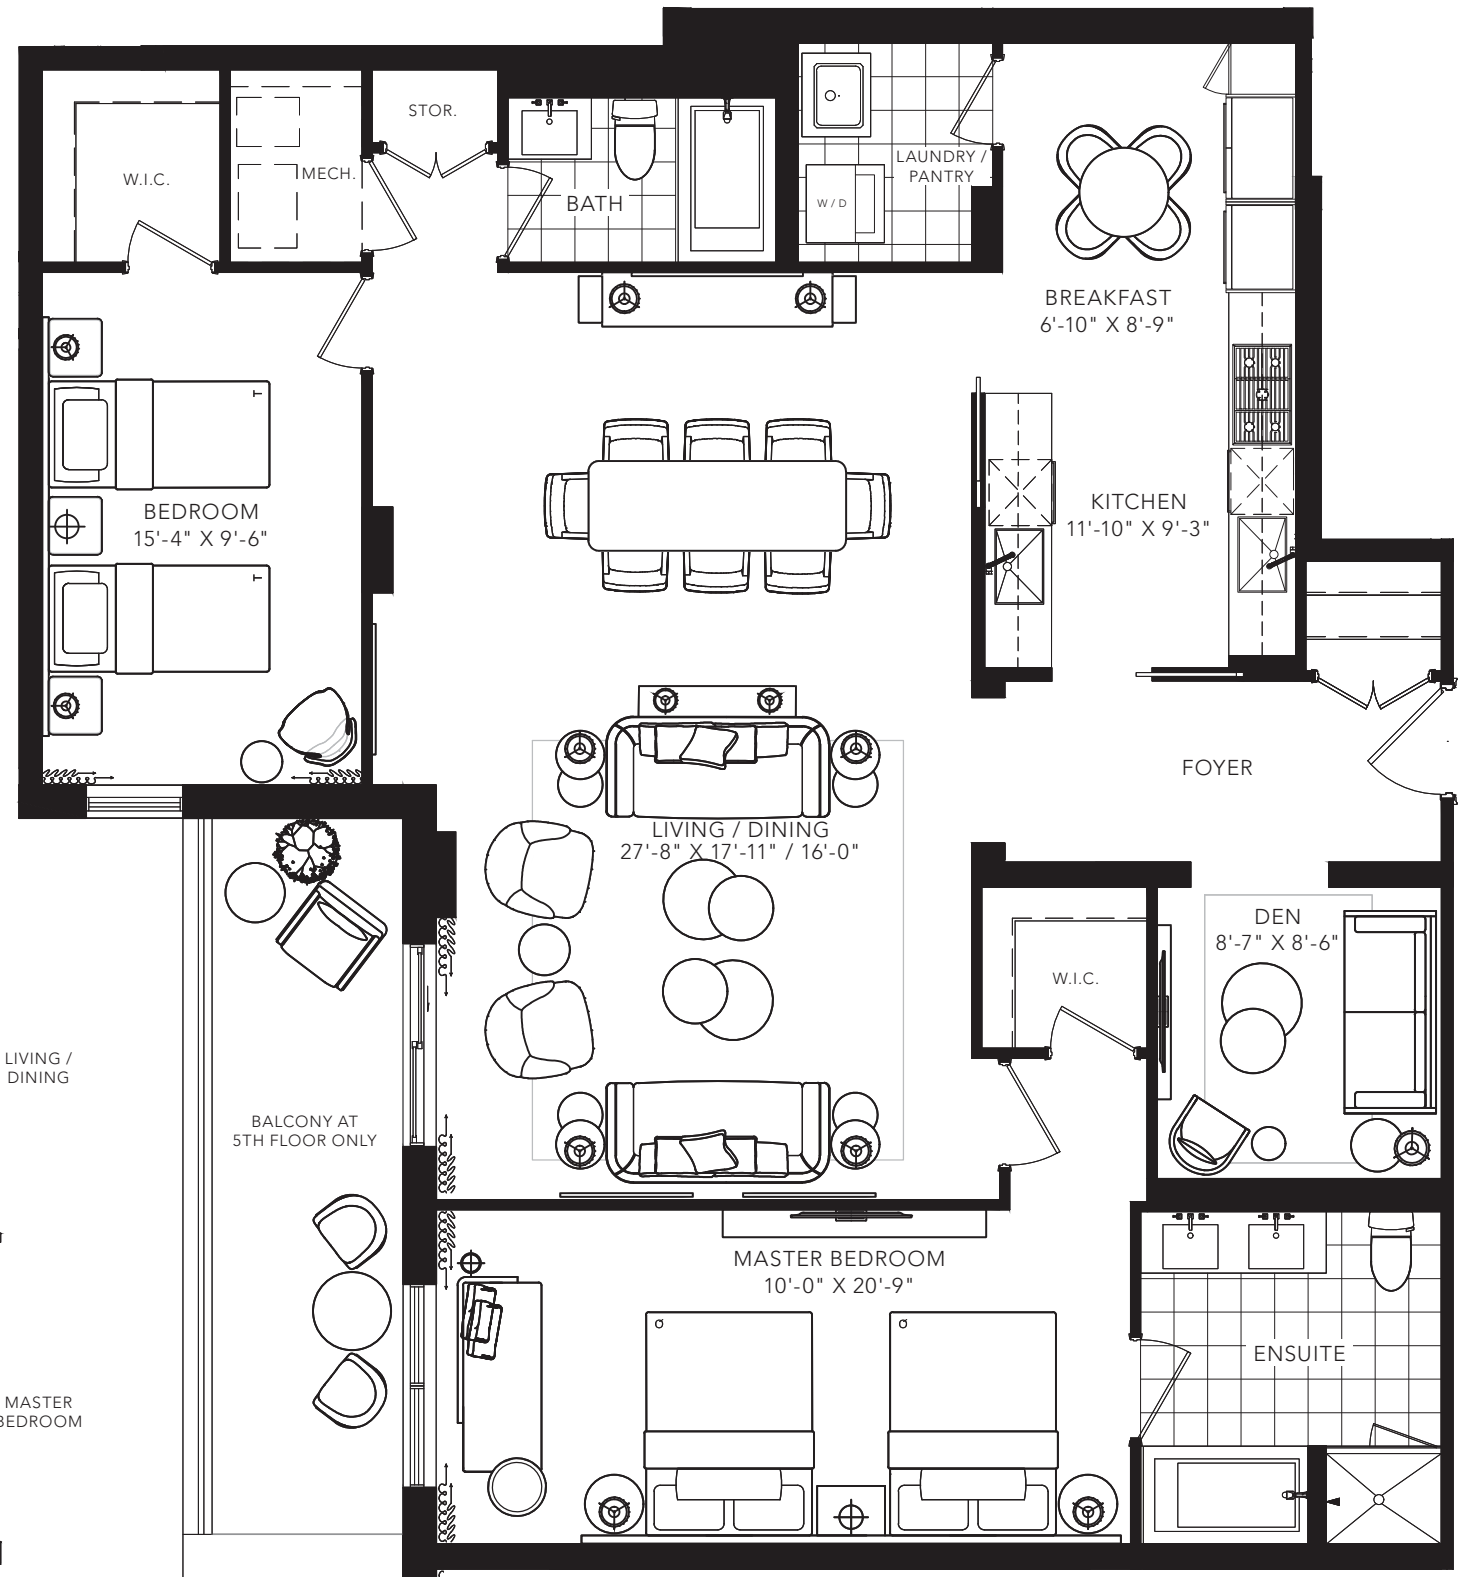

LATIMER

2 BEDROOM + DEN
1629 SQ. FT.

FLOOR 4

FLOOR 5

FLOOR 6

4TH FLOOR TERRACE

6TH FLOOR BALCONY

All areas and stated room dimensions are approximate. Floor area measured in accordance with Tarion requirements. Actual living area will vary from floor area stated. Furniture not included. Plan may be reversed. All illustrations are artist's concept. E. & O.E. September 23, 2020.