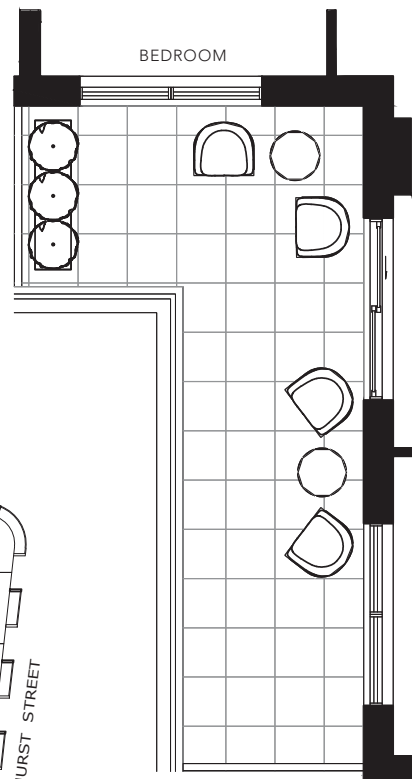

LATIMER

2 BEDROOM + DEN
1629 SQ. FT.

FLOOR 4

FLOOR 5

FLOOR 6

4TH FLOOR TERRACE

6TH FLOOR BALCONY

All areas and stated room dimensions are approximate. Floor area measured in accordance with Tarion requirements. Actual living area will vary from floor area stated. Furniture not included. Plan may be reversed. All illustrations are artist's concept. E. & O.E. September 23, 2020.