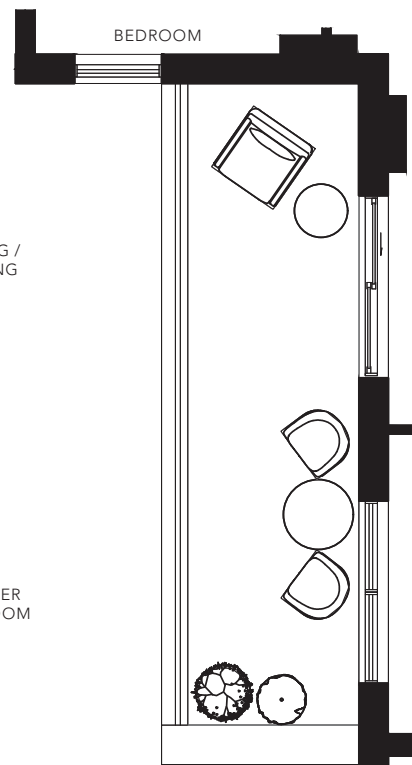

LATIMER

2 BEDROOM + DEN
1629 SQ. FT.

FLOOR 4

FLOOR 5

FLOOR 6

4TH FLOOR TERRACE

6TH FLOOR BALCONY

All areas and stated room dimensions are approximate. Floor area measured in accordance with Tarion requirements. Actual living area will vary from floor area stated. Furniture not included. Plan may be reversed. All illustrations are artist's concept. E. & O.E. September 23, 2020.