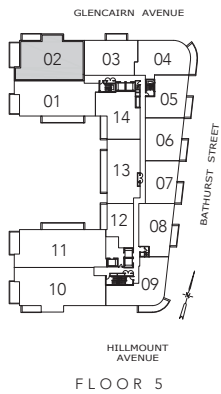

LYTTON

3 BEDROOM  
 2551 SQ.FT.

All areas and stated room dimensions are approximate. Floor area measured in accordance with Tarion requirements. Actual living area will vary from floor area stated. Furniture not included. Plan may be reversed. All illustrations are artist's concept. E. & O.E. May 2021.