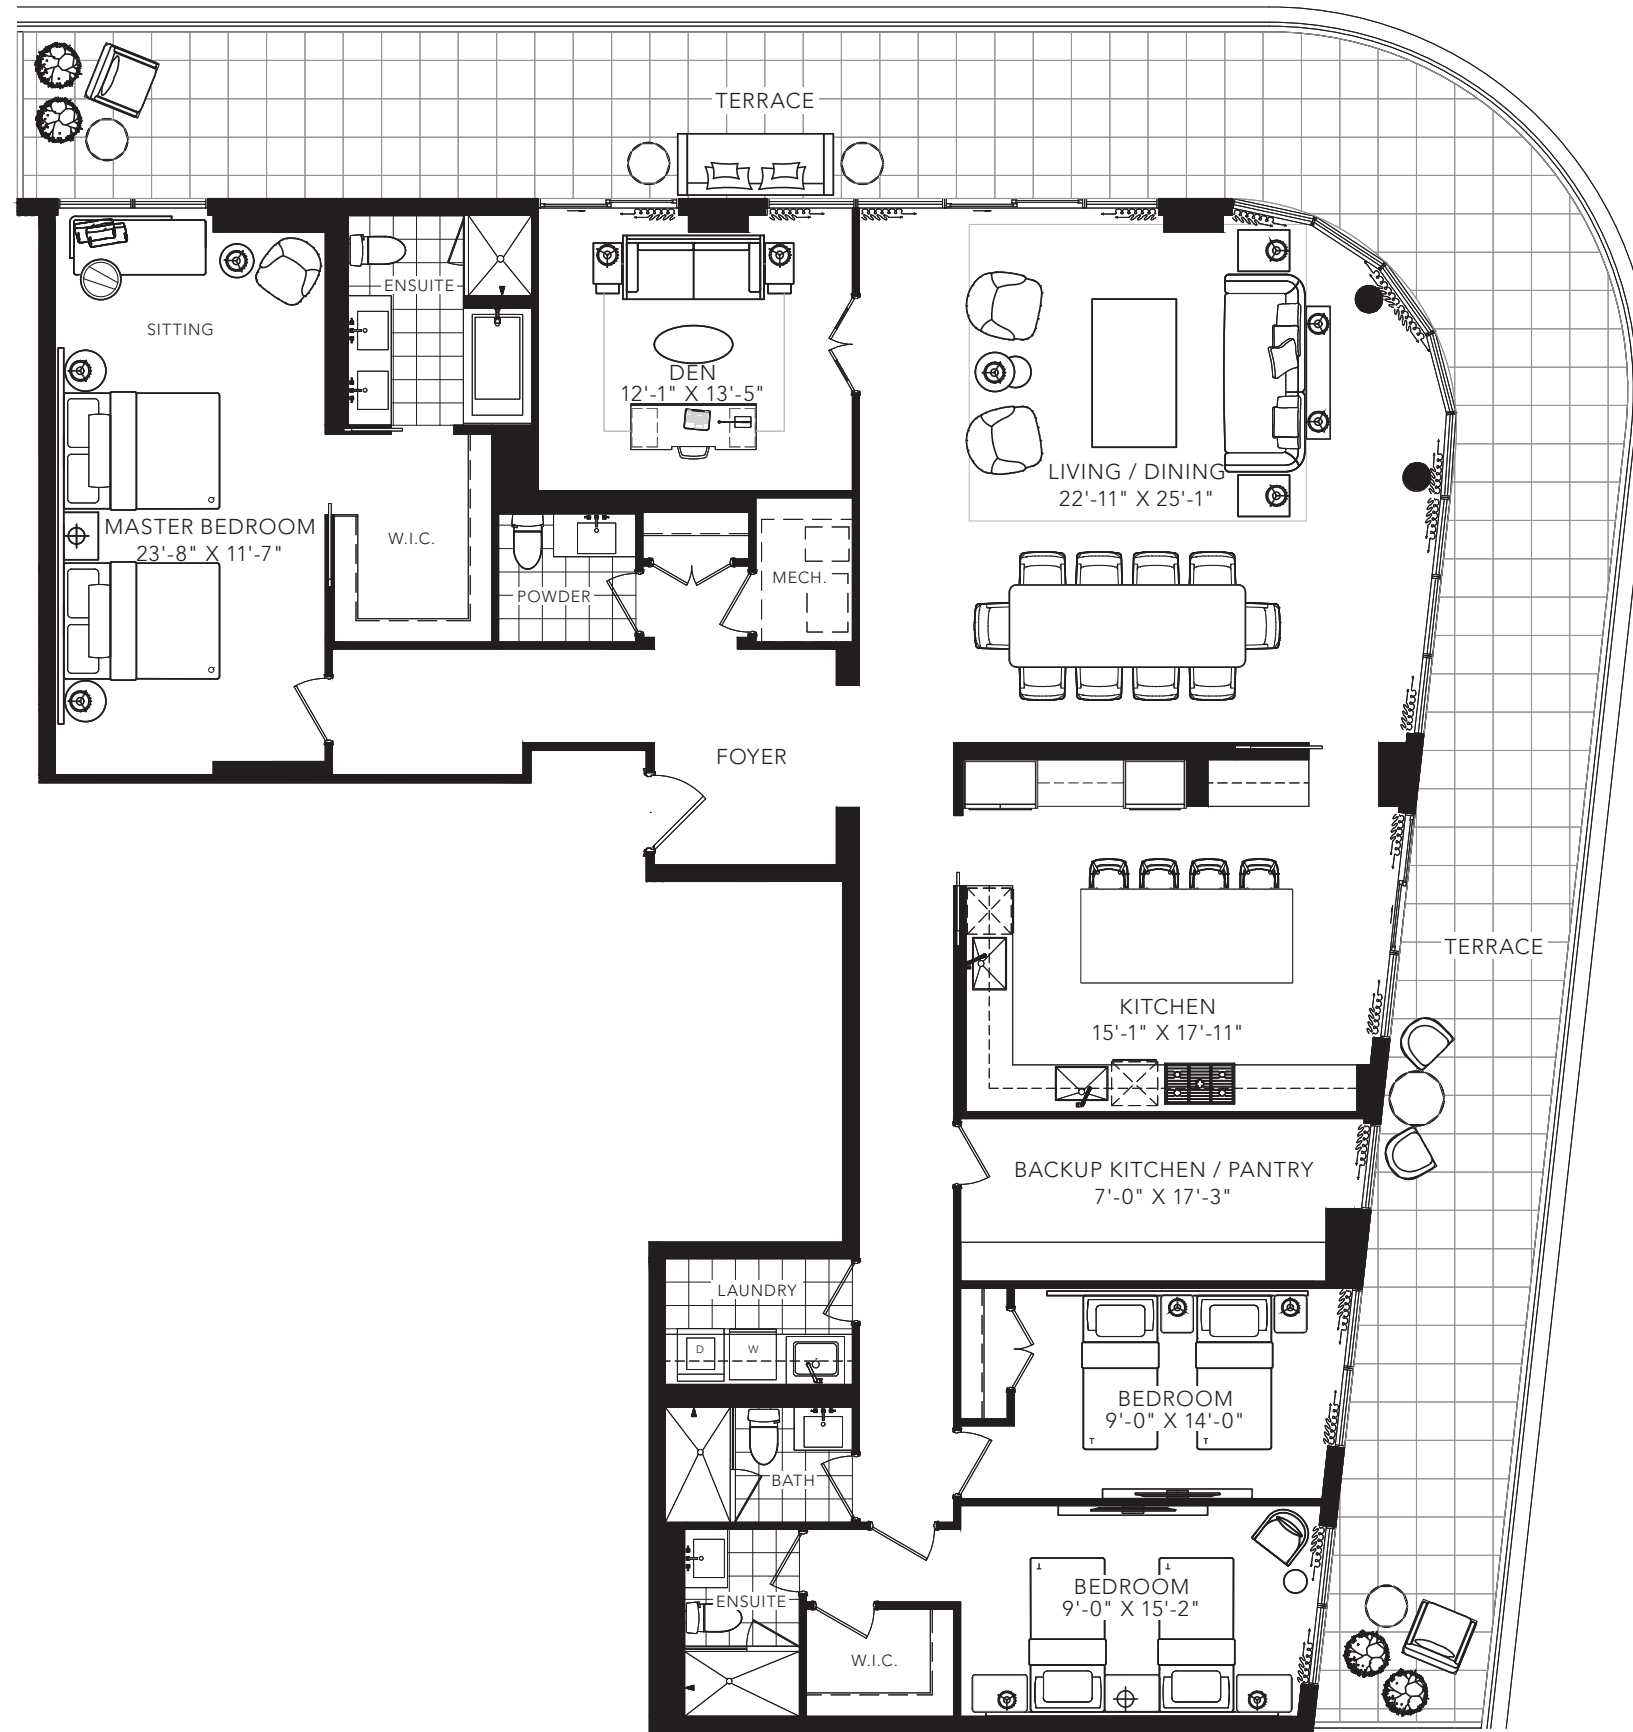

MADOC

3 BEDROOM + DEN
 2572 SQ. FT.

FLOOR 8

All areas and stated room dimensions are approximate. Floor area measured in accordance with Tarion requirements. Actual living area will vary from floor area stated. Furniture not included. Plan may be reversed. All illustrations are artist's concept. E. & O.E. September 23, 2020.