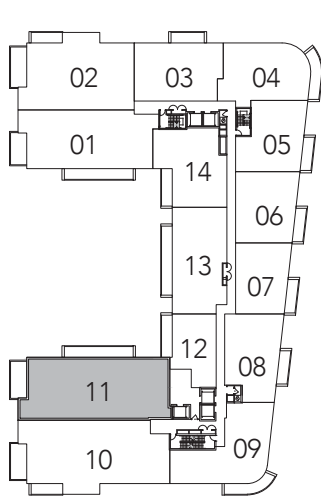

MAYFAIR

3 BEDROOM + DEN
3026 SQ. FT.

FLOOR 4

FLOOR 5

FLOOR 6

All areas and stated room dimensions are approximate. Floor area measured in accordance with Tarion requirements. Actual living area will vary from floor area stated. Furniture not included. Plan may be reversed. All illustrations are artist's concept. E. & O.E. September 23, 2020.