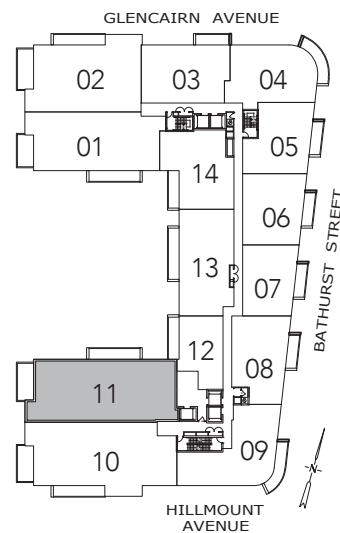

MAYFAIR

3 BEDROOM + DEN
3026 SQ. FT.

FLOOR 4

FLOOR 5

FLOOR 6

All areas and stated room dimensions are approximate. Floor area measured in accordance with Tarion requirements. Actual living area will vary from floor area stated. Furniture not included. Plan may be reversed. All illustrations are artist's concept. E. & O.E. September 23, 2020.