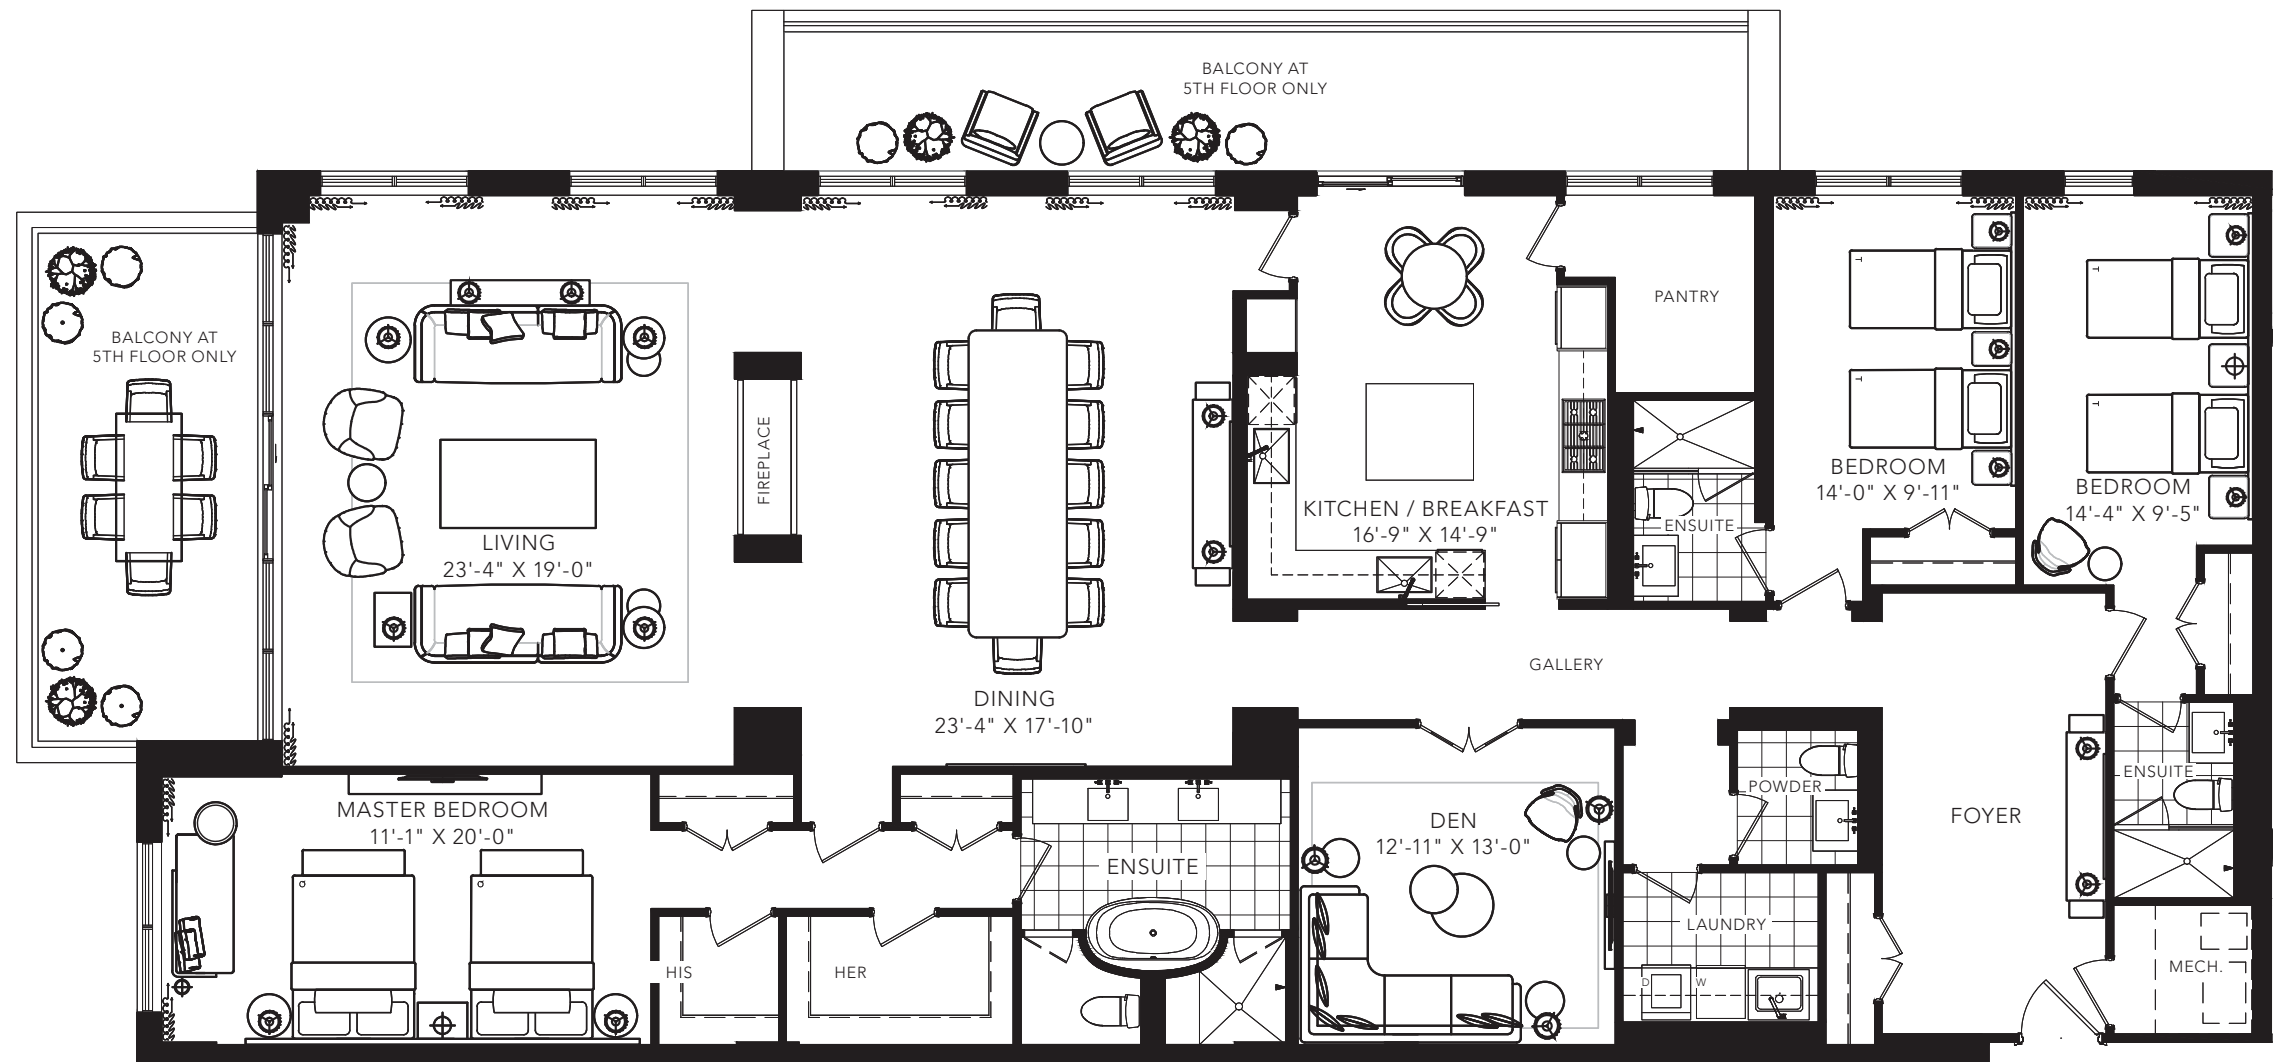

MAYFAIR

3 BEDROOM + DEN
3026 SQ. FT.

FLOOR 4

FLOOR 5

FLOOR 6

All areas and stated room dimensions are approximate. Floor area measured in accordance with Tarion requirements. Actual living area will vary from floor area stated. Furniture not included. Plan may be reversed. All illustrations are artist's concept. E. & O.E. September 23, 2020.