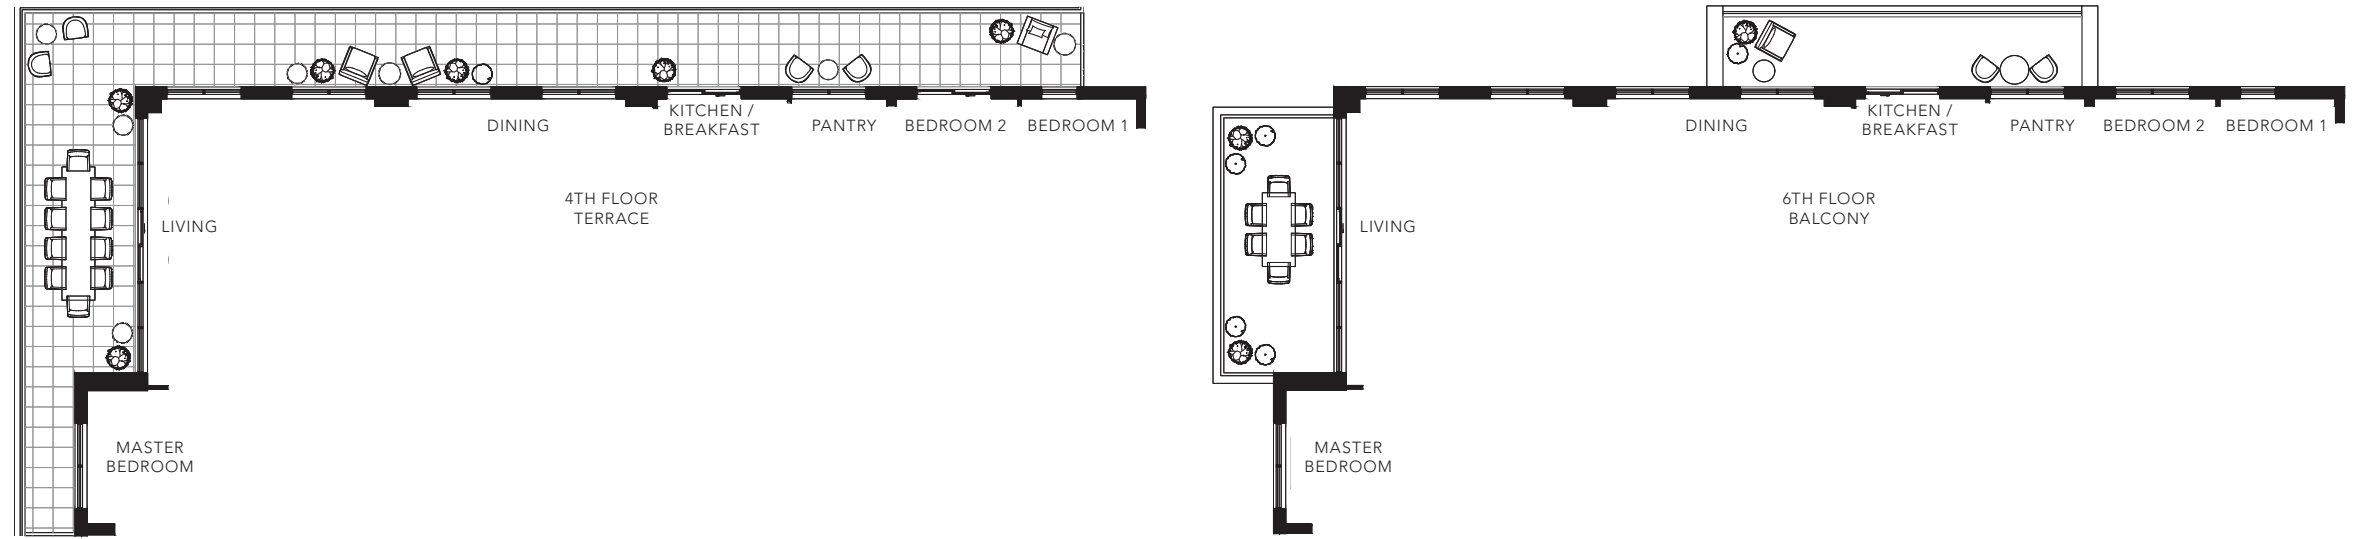

MAYFAIR

3 BEDROOM + DEN
3026 SQ. FT.

FLOOR 4

FLOOR 5

FLOOR 6

All areas and stated room dimensions are approximate. Floor area measured in accordance with Tarion requirements. Actual living area will vary from floor area stated. Furniture not included. Plan may be reversed. All illustrations are artist's concept. E. & O.E. September 23, 2020.