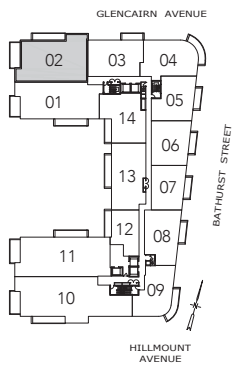

MELROSE

3 BEDROOM  
 2549 SQ. FT.

FLOOR 6

All areas and stated room dimensions are approximate. Floor area measured in accordance with Tarion requirements. Actual living area will vary from floor area stated. Furniture not included. Plan may be reversed. All illustrations are artist's concept. E. & O.E. May 2021.