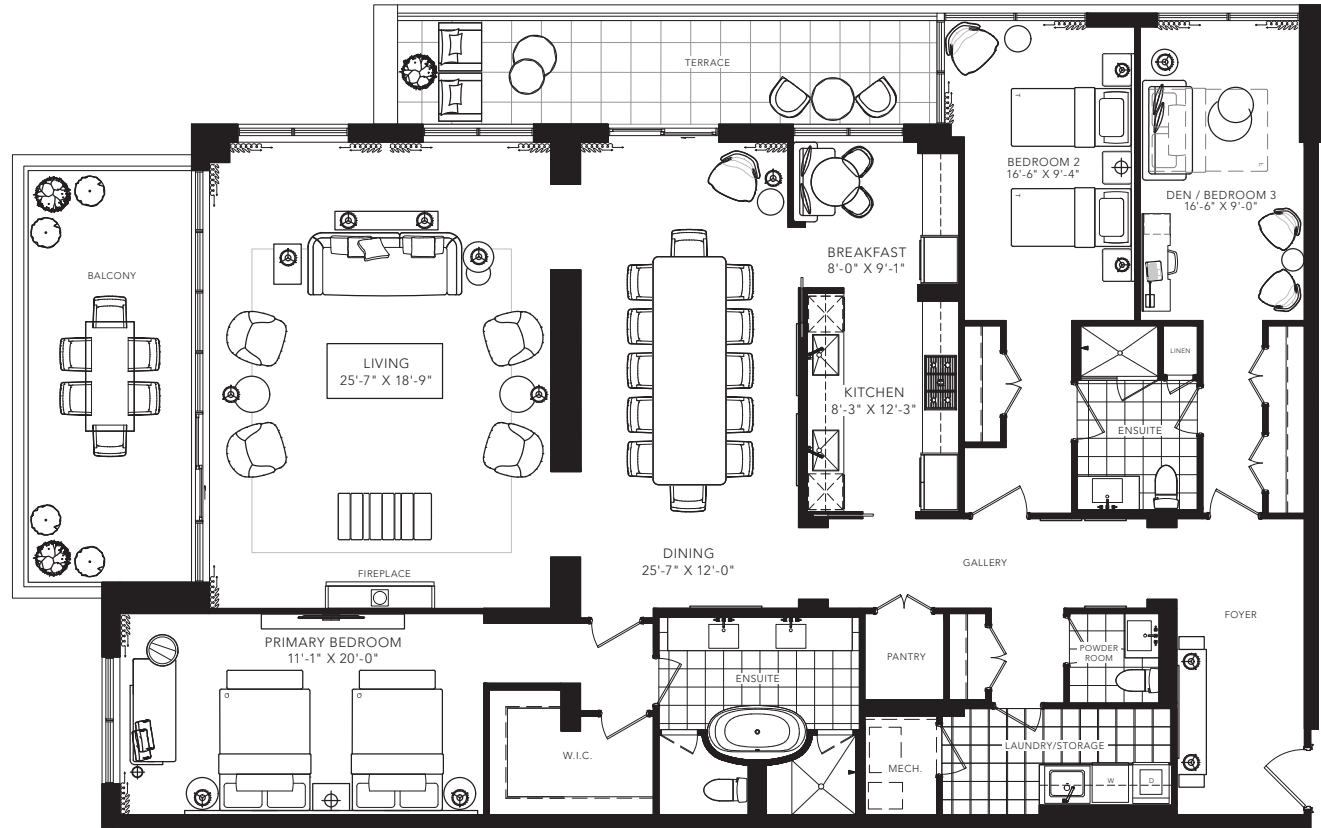

MELROSE

3 BEDROOM  
 2549 SQ. FT.

FLOOR 6

All areas and stated room dimensions are approximate. Floor area measured in accordance with Tarion requirements. Actual living area will vary from floor area stated. Furniture not included. Plan may be reversed. All illustrations are artist's concept. E. & O.E. May 2021.