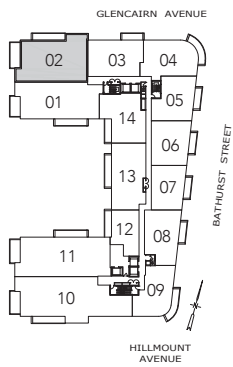

MELROSE

3 BEDROOM  
 2549 SQ. FT.

FLOOR 6

All areas and stated room dimensions are approximate. Floor area measured in accordance with Tarion requirements. Actual living area will vary from floor area stated. Furniture not included. Plan may be reversed. All illustrations are artist's concept. E. & O.E. May 2021.