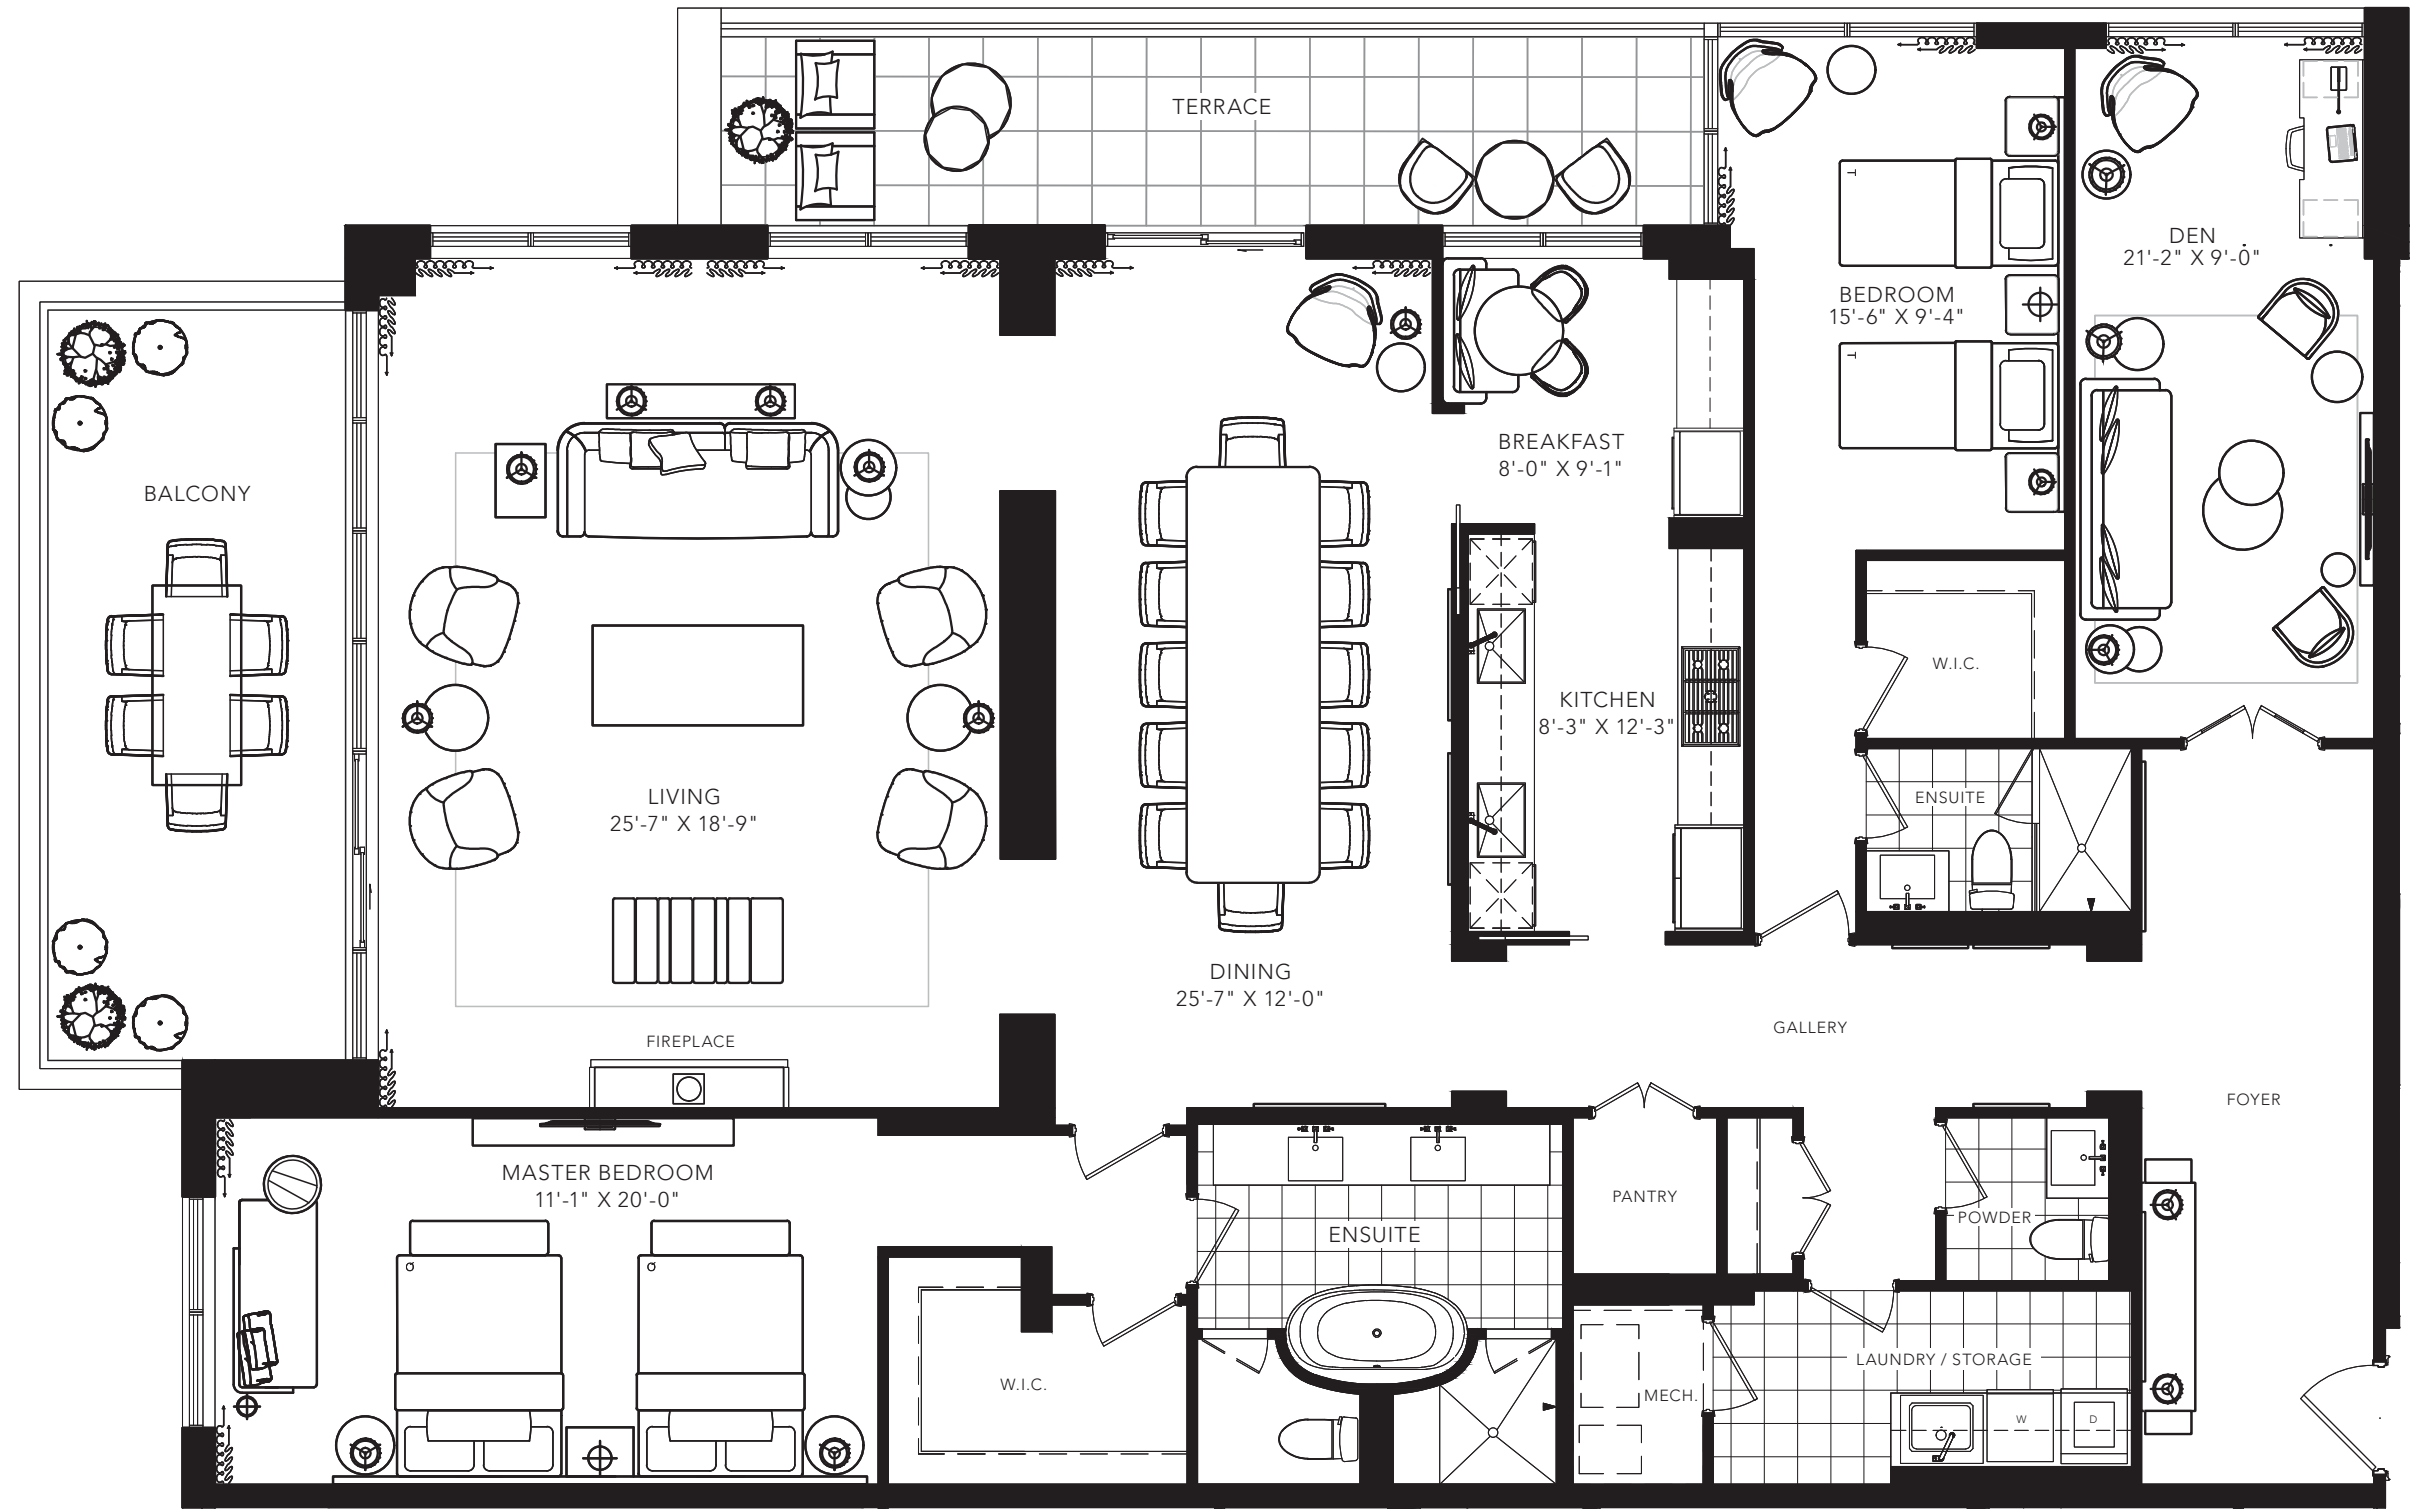

GLENHILL

CONDOMINIUMS

MELROSE

2 BEDROOM + DEN

2549 SQ. FT.

FLOOR 6

All areas and stated room dimensions are approximate. Floor area measured in accordance with Tarion requirements. Actual living area will vary from floor area stated. Furniture not included. Plan may be reversed. All illustrations are artist's concept. E. & O.E. September 23, 2020.