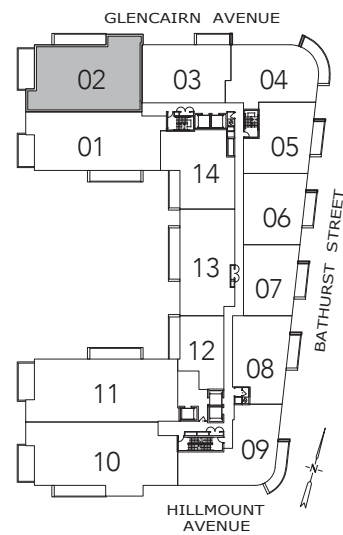

GLENHILL

CONDOMINIUMS

MELROSE

2 BEDROOM + DEN

2549 SQ. FT.

FLOOR 6

All areas and stated room dimensions are approximate. Floor area measured in accordance with Tarion requirements. Actual living area will vary from floor area stated. Furniture not included. Plan may be reversed. All illustrations are artist's concept. E. & O.E. September 23, 2020.