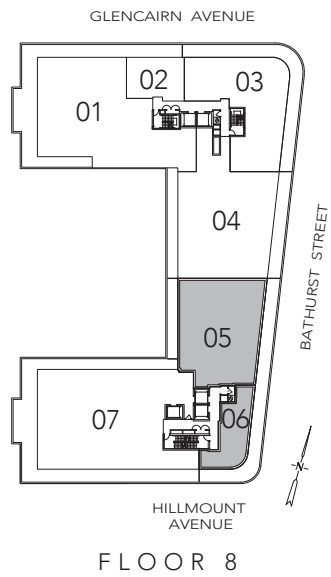

MELVILLE + FOREST WOOD

2 BEDROOM + DEN / FAMILY
 + GUEST
 3777 SQ. FT.

All areas and stated room dimensions are approximate. Floor area measured in accordance with Tarion requirements. Actual living area will vary from floor area stated. Furniture not included. Plan may be reversed. All illustrations are artist's concept. E. & O.E. September 23, 2020.