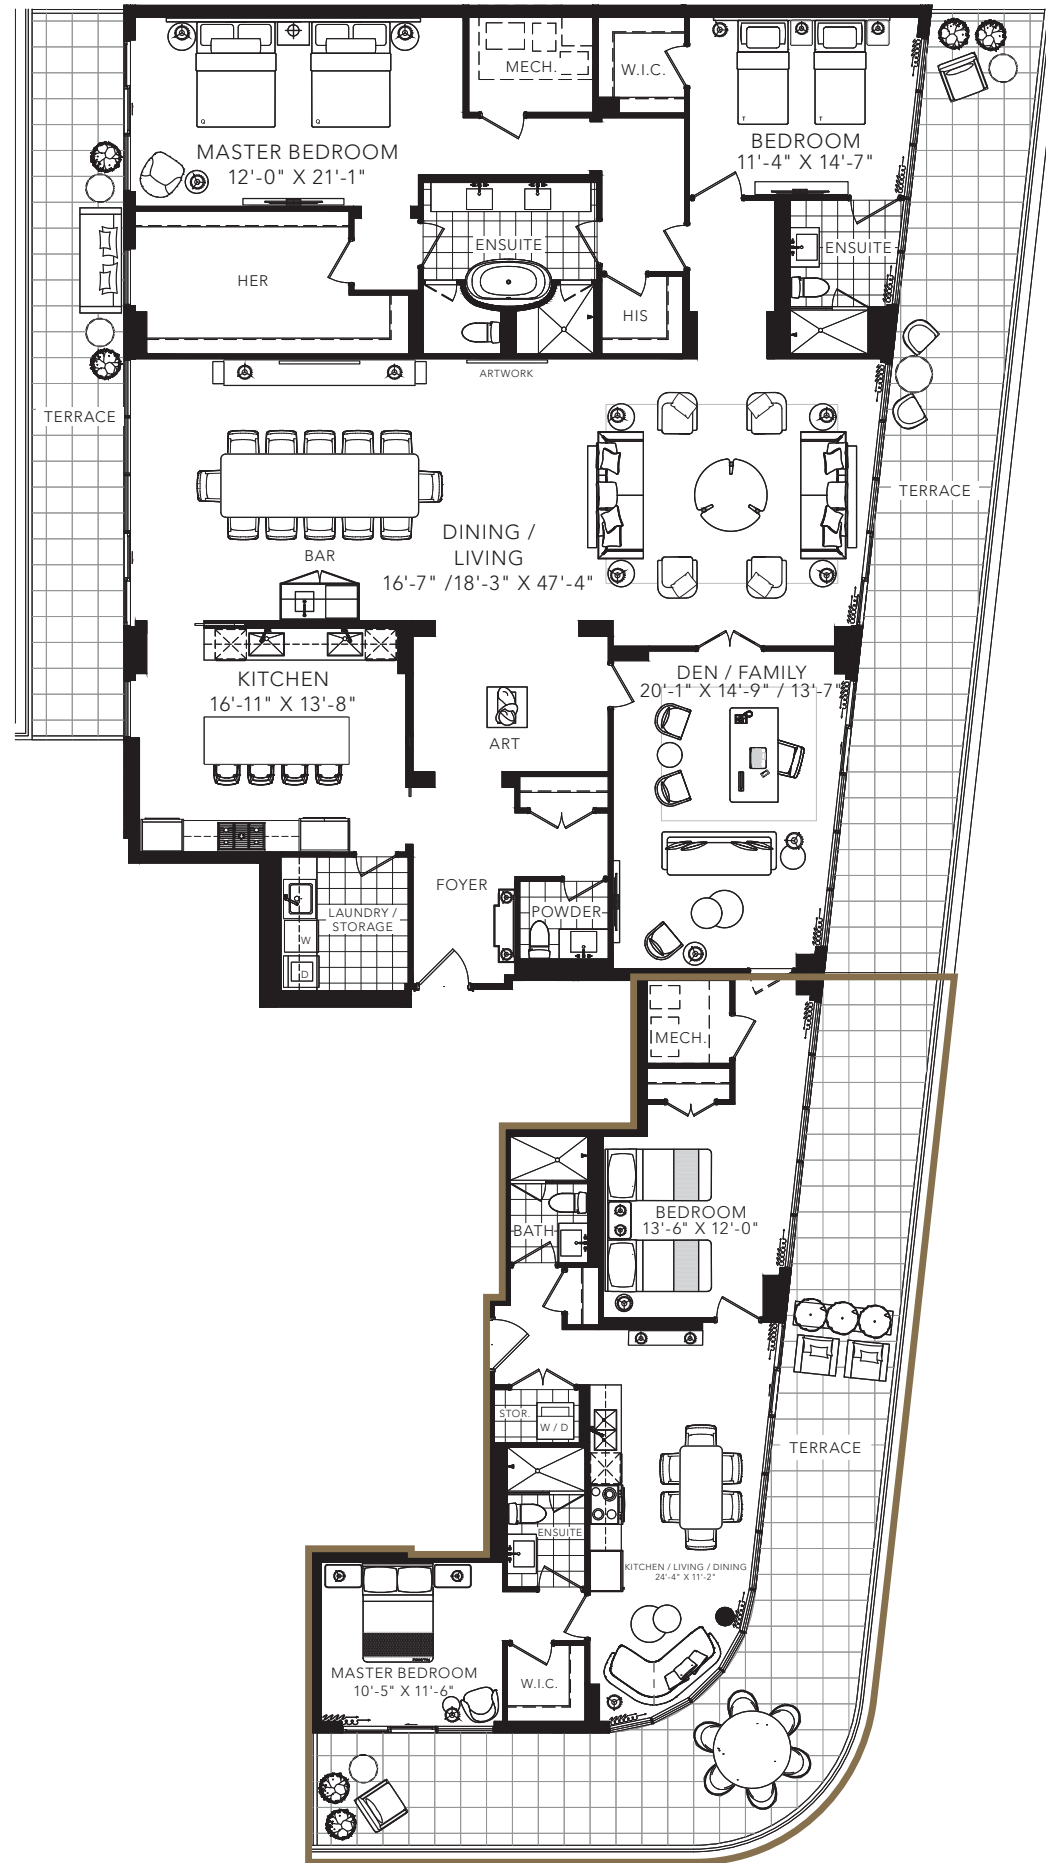

MELVILLE + FOREST WOOD

2 BEDROOM + DEN / FAMILY
 + GUEST
 3777 SQ. FT.

All areas and stated room dimensions are approximate. Floor area measured in accordance with Tarion requirements. Actual living area will vary from floor area stated. Furniture not included. Plan may be reversed. All illustrations are artist's concept. E. & O.E. September 23, 2020.