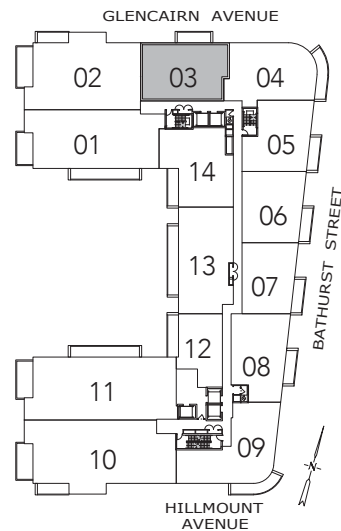

MONTRESSOR

3 BEDROOM
 1646 SQ. FT.

FLOOR 4

FLOOR 5

All areas and stated room dimensions are approximate. Floor area measured in accordance with Tarion requirements. Actual living area will vary from floor area stated. Furniture not included. Plan may be reversed. All illustrations are artist's concept. E. & O.E. September 23, 2020.