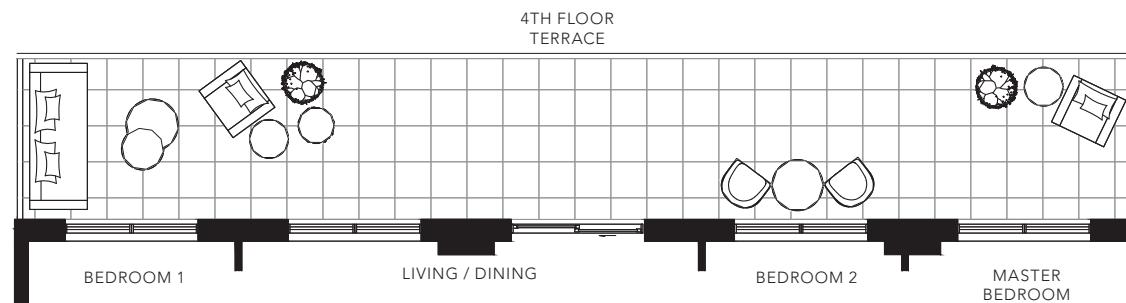

MONTRESSOR

3 BEDROOM
 1646 SQ. FT.

FLOOR 4

FLOOR 5

All areas and stated room dimensions are approximate. Floor area measured in accordance with Tarion requirements. Actual living area will vary from floor area stated. Furniture not included. Plan may be reversed. All illustrations are artist's concept. E. & O.E. September 23, 2020.