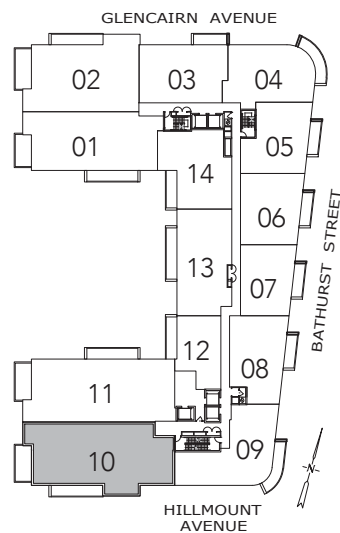

OLIVE

2 BEDROOM + DEN
3073 SQ. FT.

FLOOR 6

All areas and stated room dimensions are approximate. Floor area measured in accordance with Tarion requirements. Actual living area will vary from floor area stated. Furniture not included. Plan may be reversed. All illustrations are artist's concept. E. & O.E. September 23, 2020.