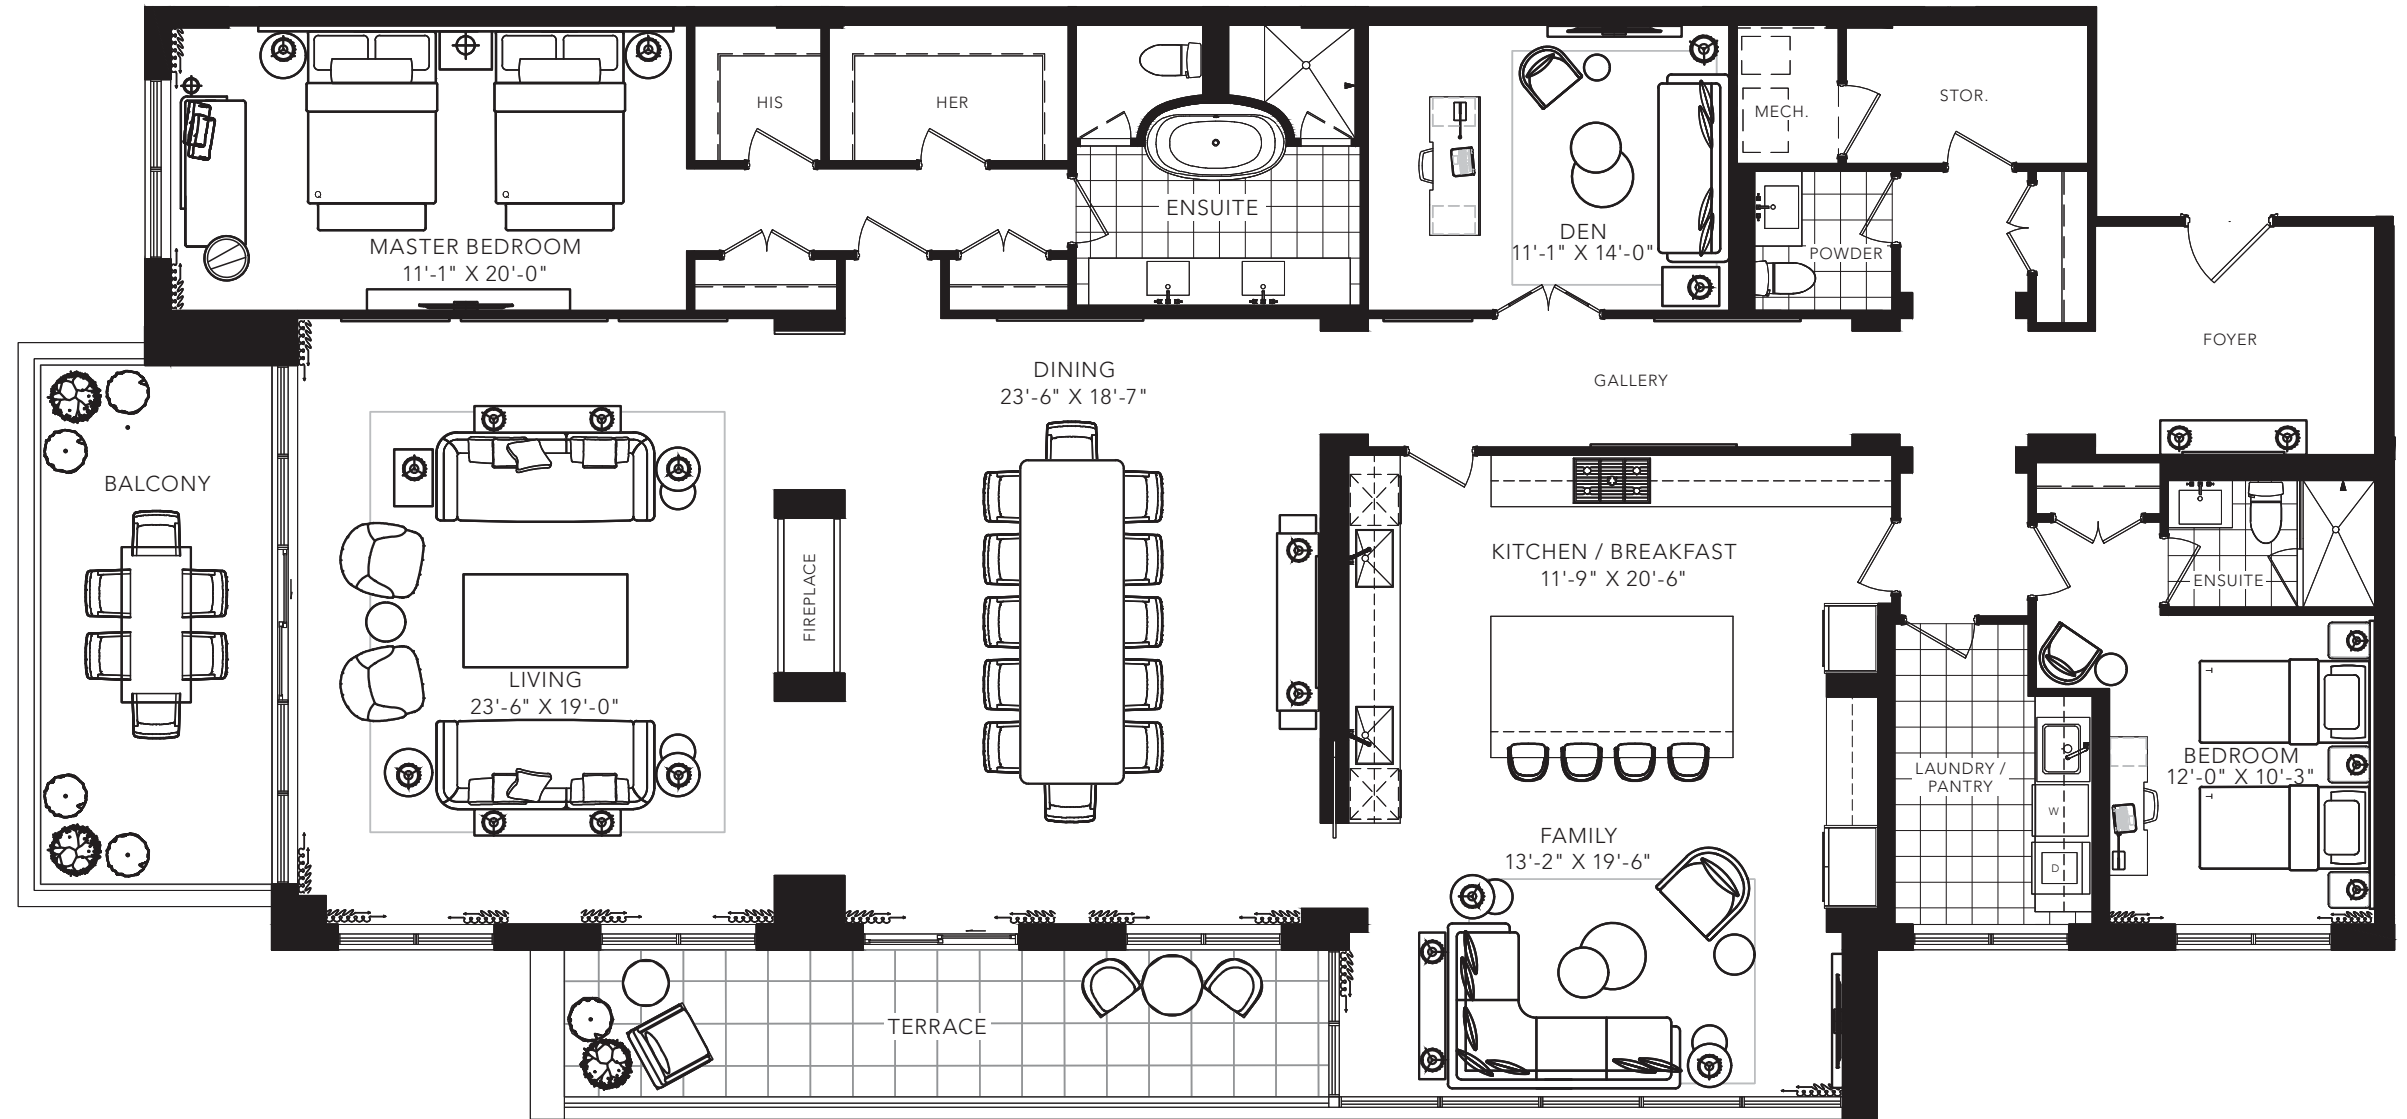

OLIVE

2 BEDROOM + DEN
3073 SQ. FT.

FLOOR 6

All areas and stated room dimensions are approximate. Floor area measured in accordance with Tarion requirements. Actual living area will vary from floor area stated. Furniture not included. Plan may be reversed. All illustrations are artist's concept. E. & O.E. September 23, 2020.