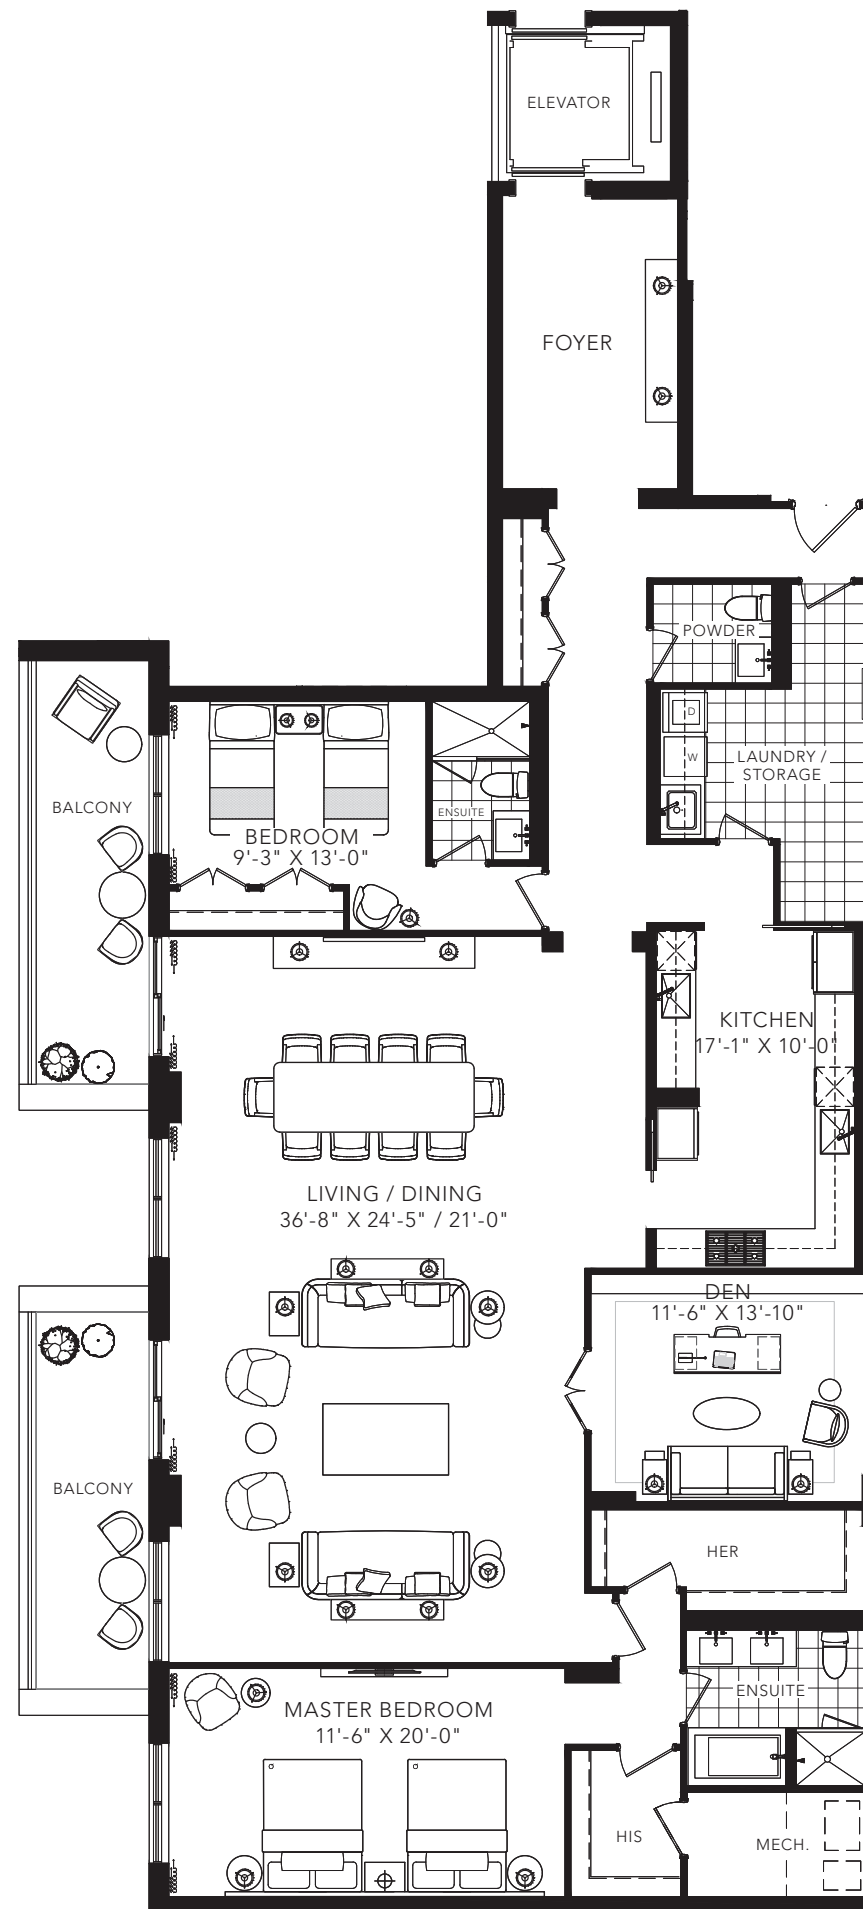

PLAYFAIR

2 BEDROOM + DEN

2568 SQ. FT.

FLOOR 7

All areas and stated room dimensions are approximate. Floor area measured in accordance with Tarion requirements. Actual living area will vary from floor area stated. Furniture not included. Plan may be reversed. All illustrations are artist's concept. E. & O.E. September 23, 2020.