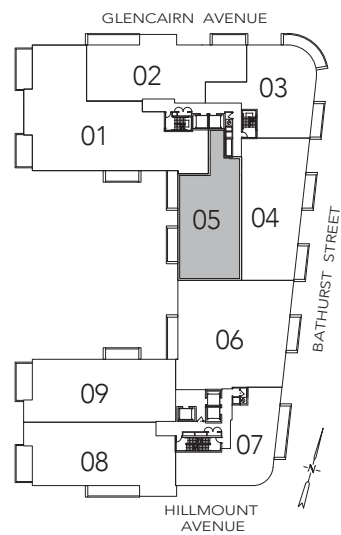

PLAYFAIR

2 BEDROOM + DEN

2568 SQ. FT.

FLOOR 7

All areas and stated room dimensions are approximate. Floor area measured in accordance with Tarion requirements. Actual living area will vary from floor area stated. Furniture not included. Plan may be reversed. All illustrations are artist's concept. E. & O.E. September 23, 2020.