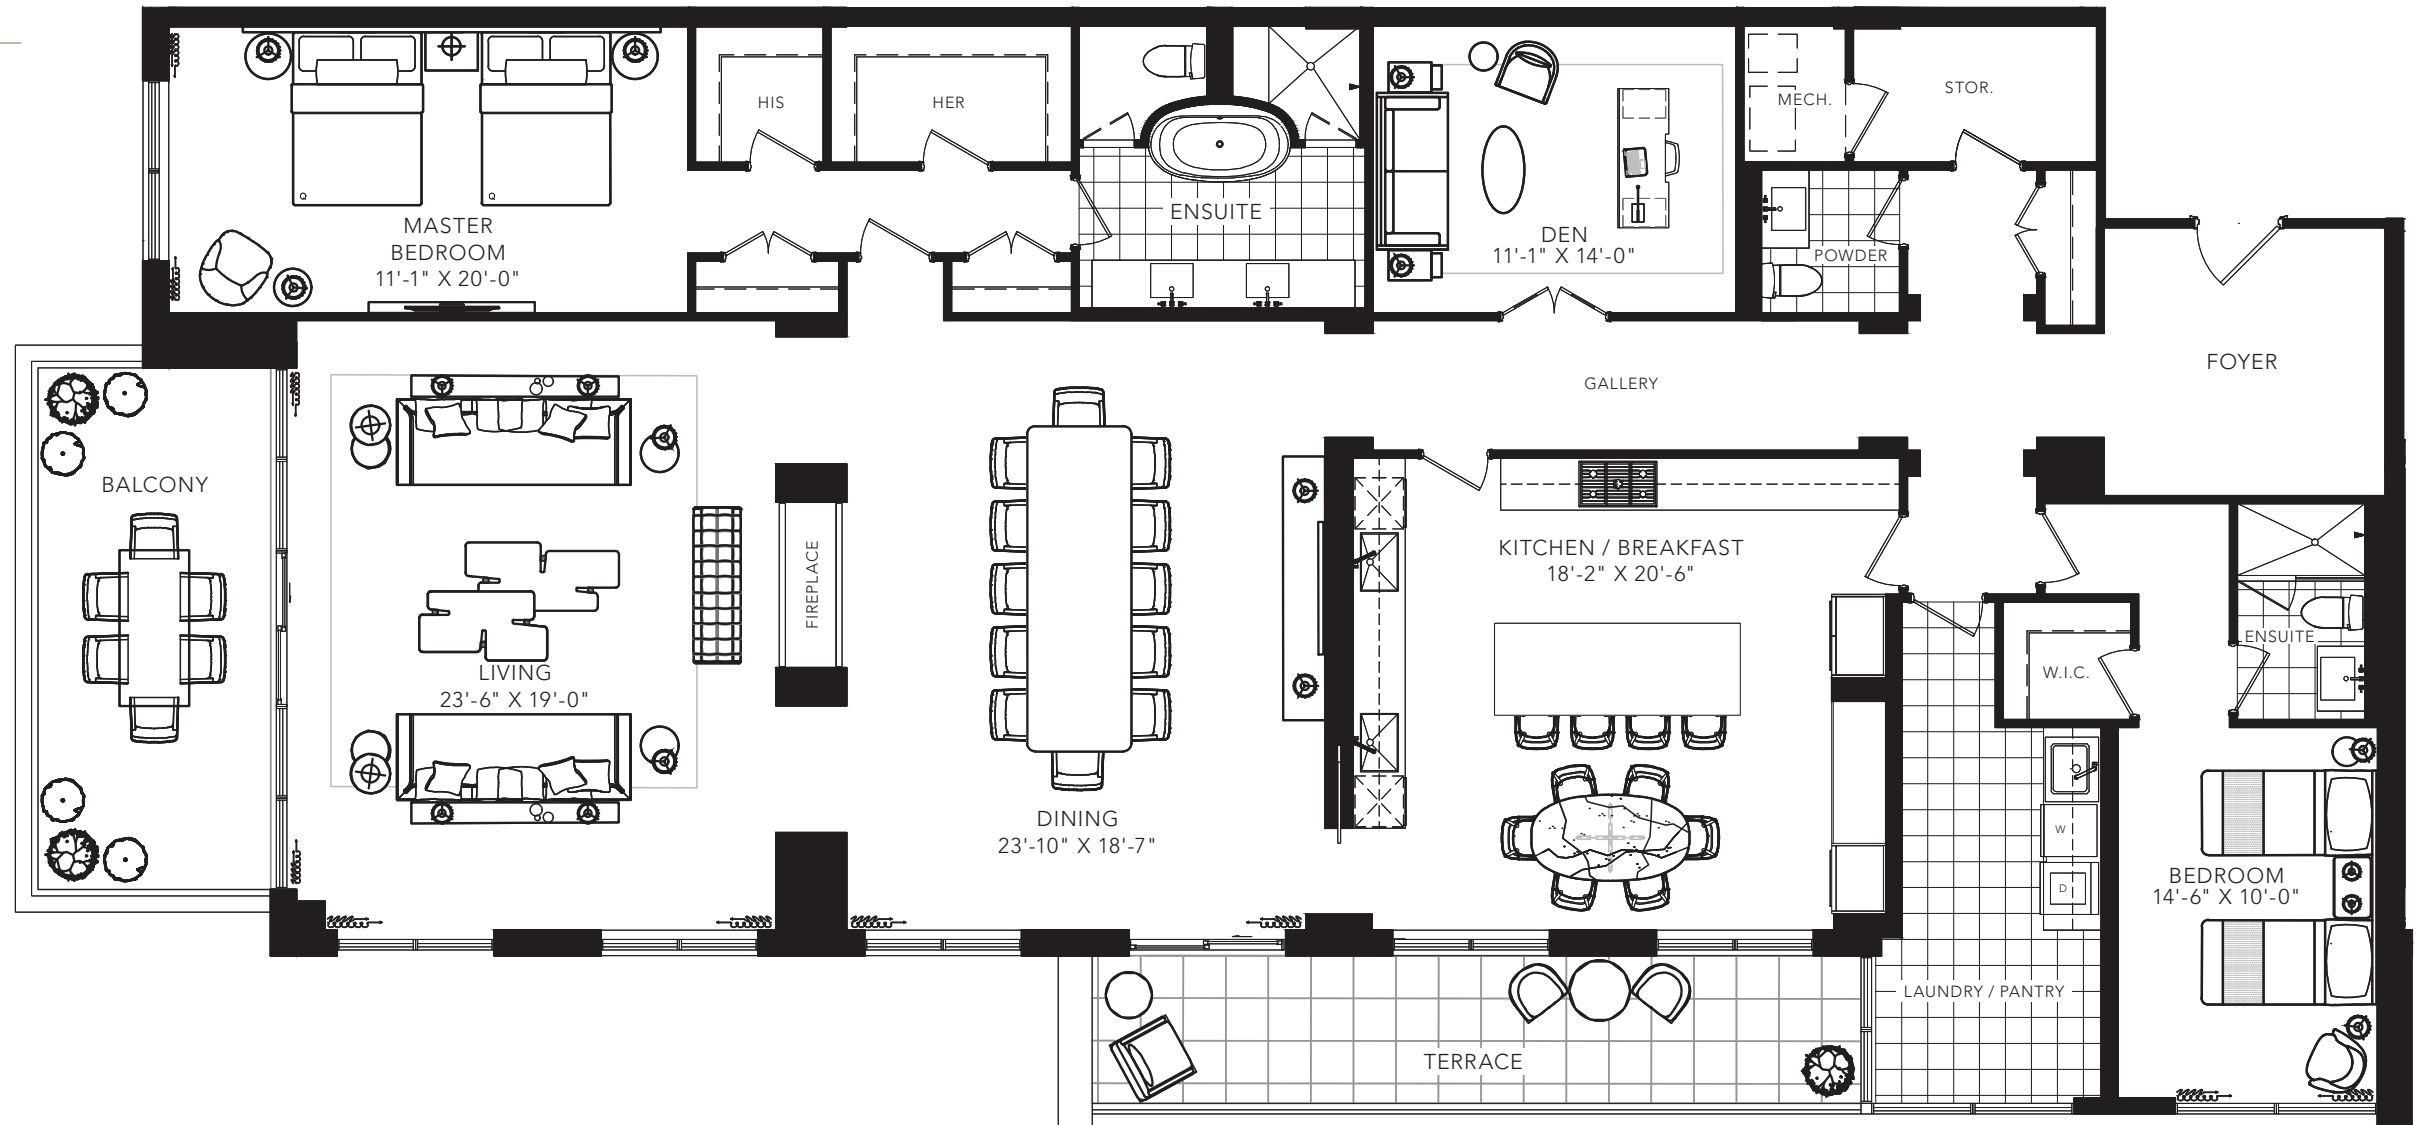

RIDLEY

2 BEDROOM + DEN  
 3073 SQ. FT.

FLOOR 7

All areas and stated room dimensions are approximate. Floor area measured in accordance with Tarion requirements. Actual living area will vary from floor area stated. Furniture not included. Plan may be reversed. All illustrations are artist's concept. E. & O.E. September 23, 2020.