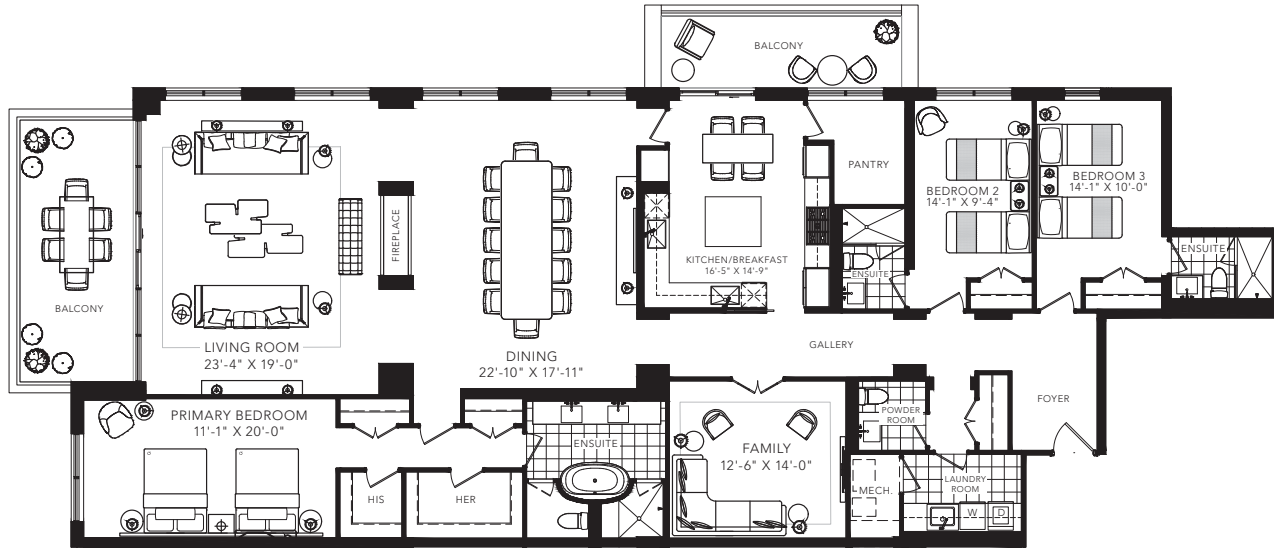

ROE

3 BEDROOM + FAMILY  
 2940 SQ.FT.

All areas and stated room dimensions are approximate. Floor area measured in accordance with Tarion requirements. Actual living area will vary from floor area stated. Furniture not included. Plan may be reversed. All illustrations are artist's concept. E. & O.E. May 2021.