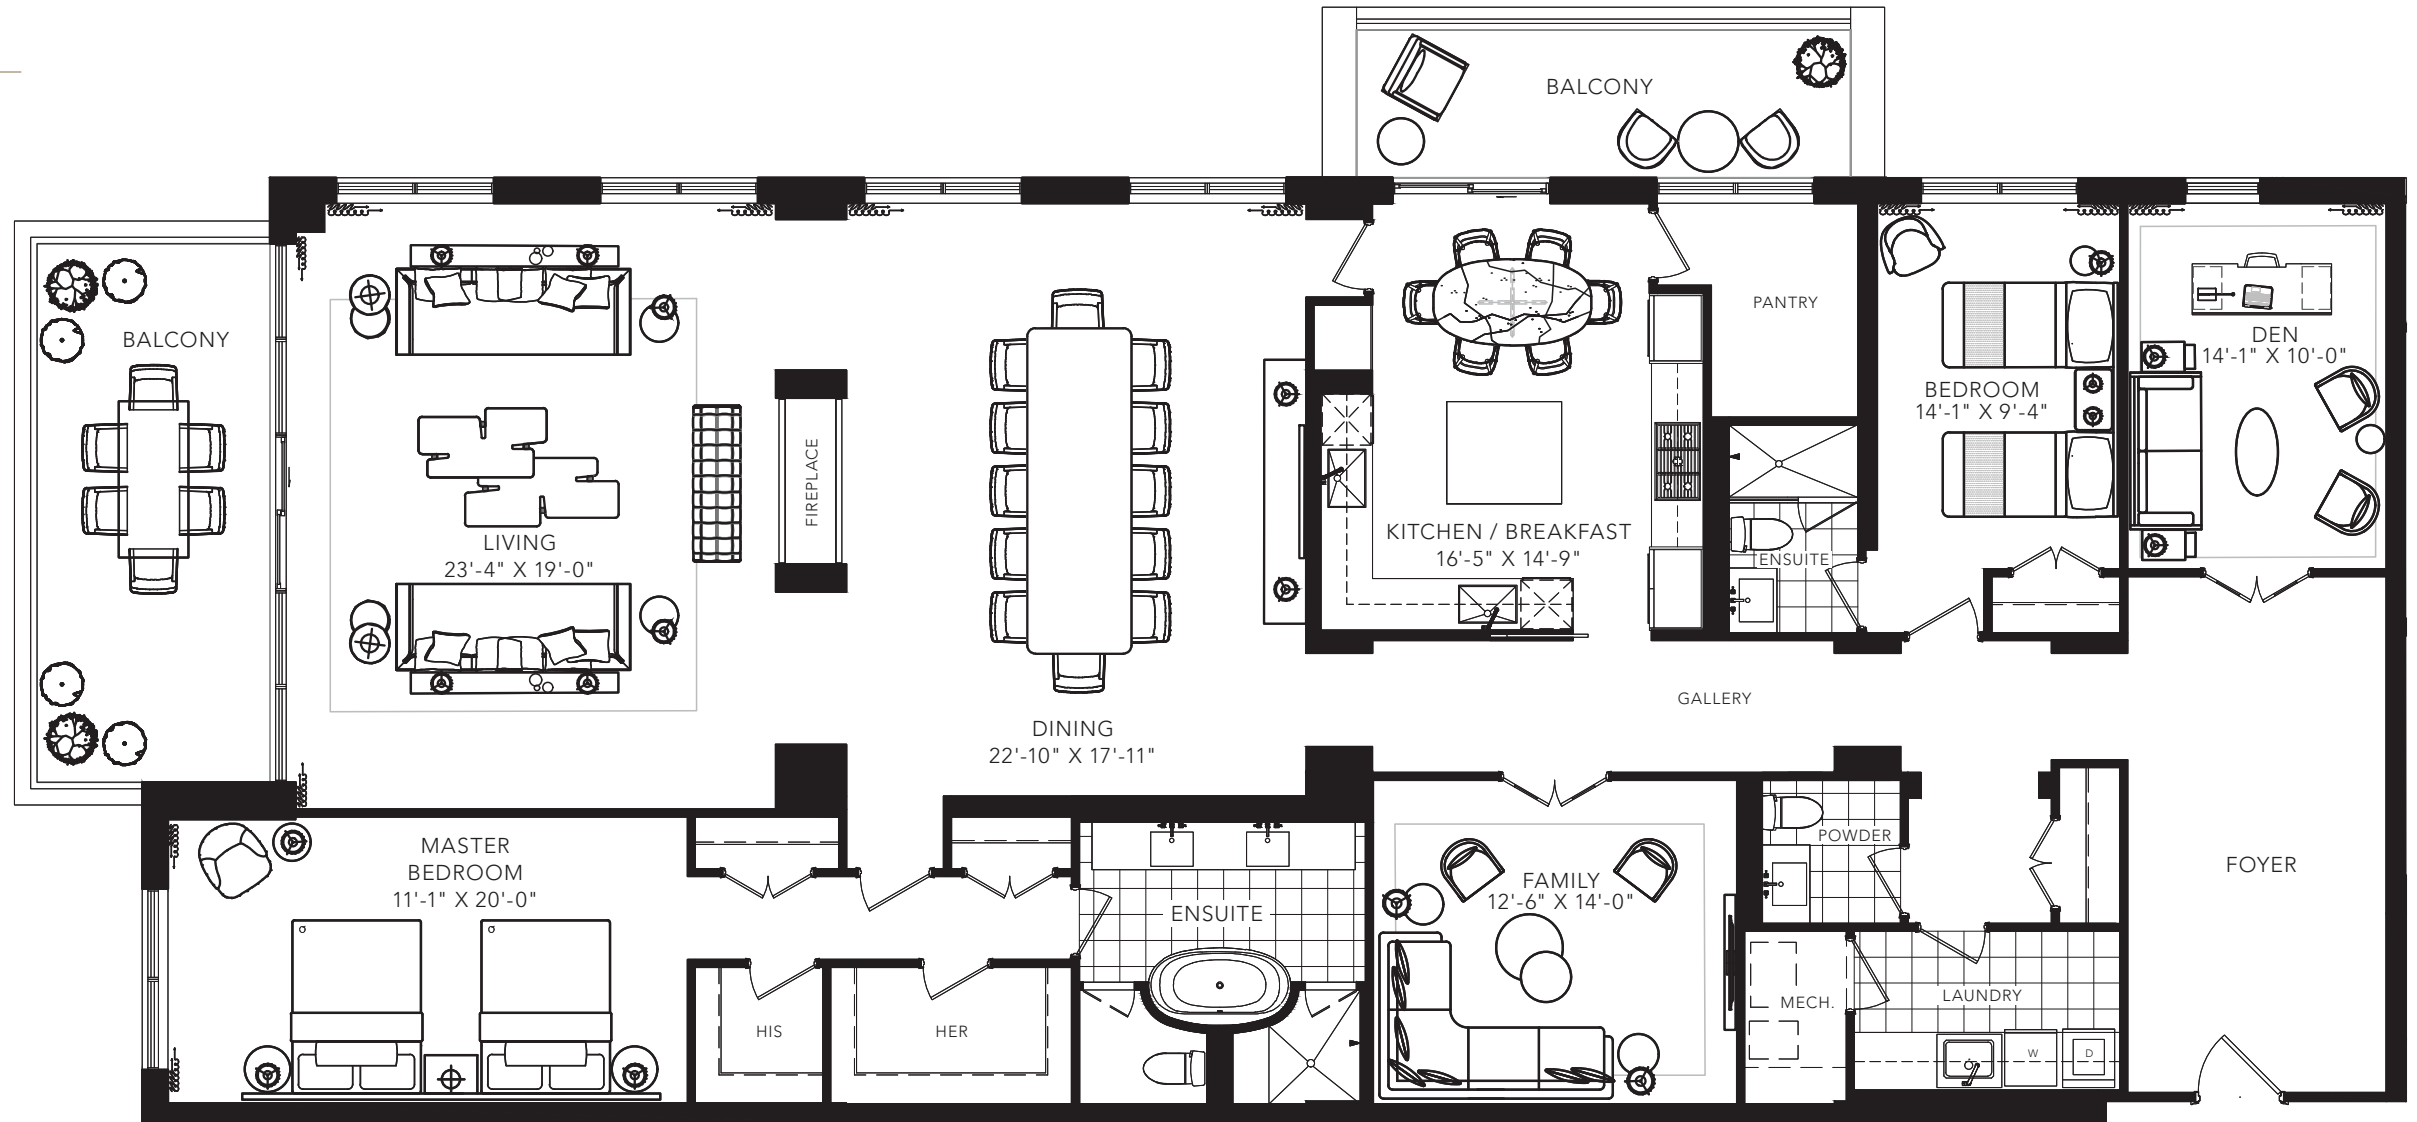

ROE

2 BEDROOM
 + DEN + FAMILY
 3023 SQ. FT.

FLOOR 7

All areas and stated room dimensions are approximate. Floor area measured in accordance with Tarion requirements. Actual living area will vary from floor area stated. Furniture not included. Plan may be reversed. All illustrations are artist's concept. E. & O.E. September 23, 2020.