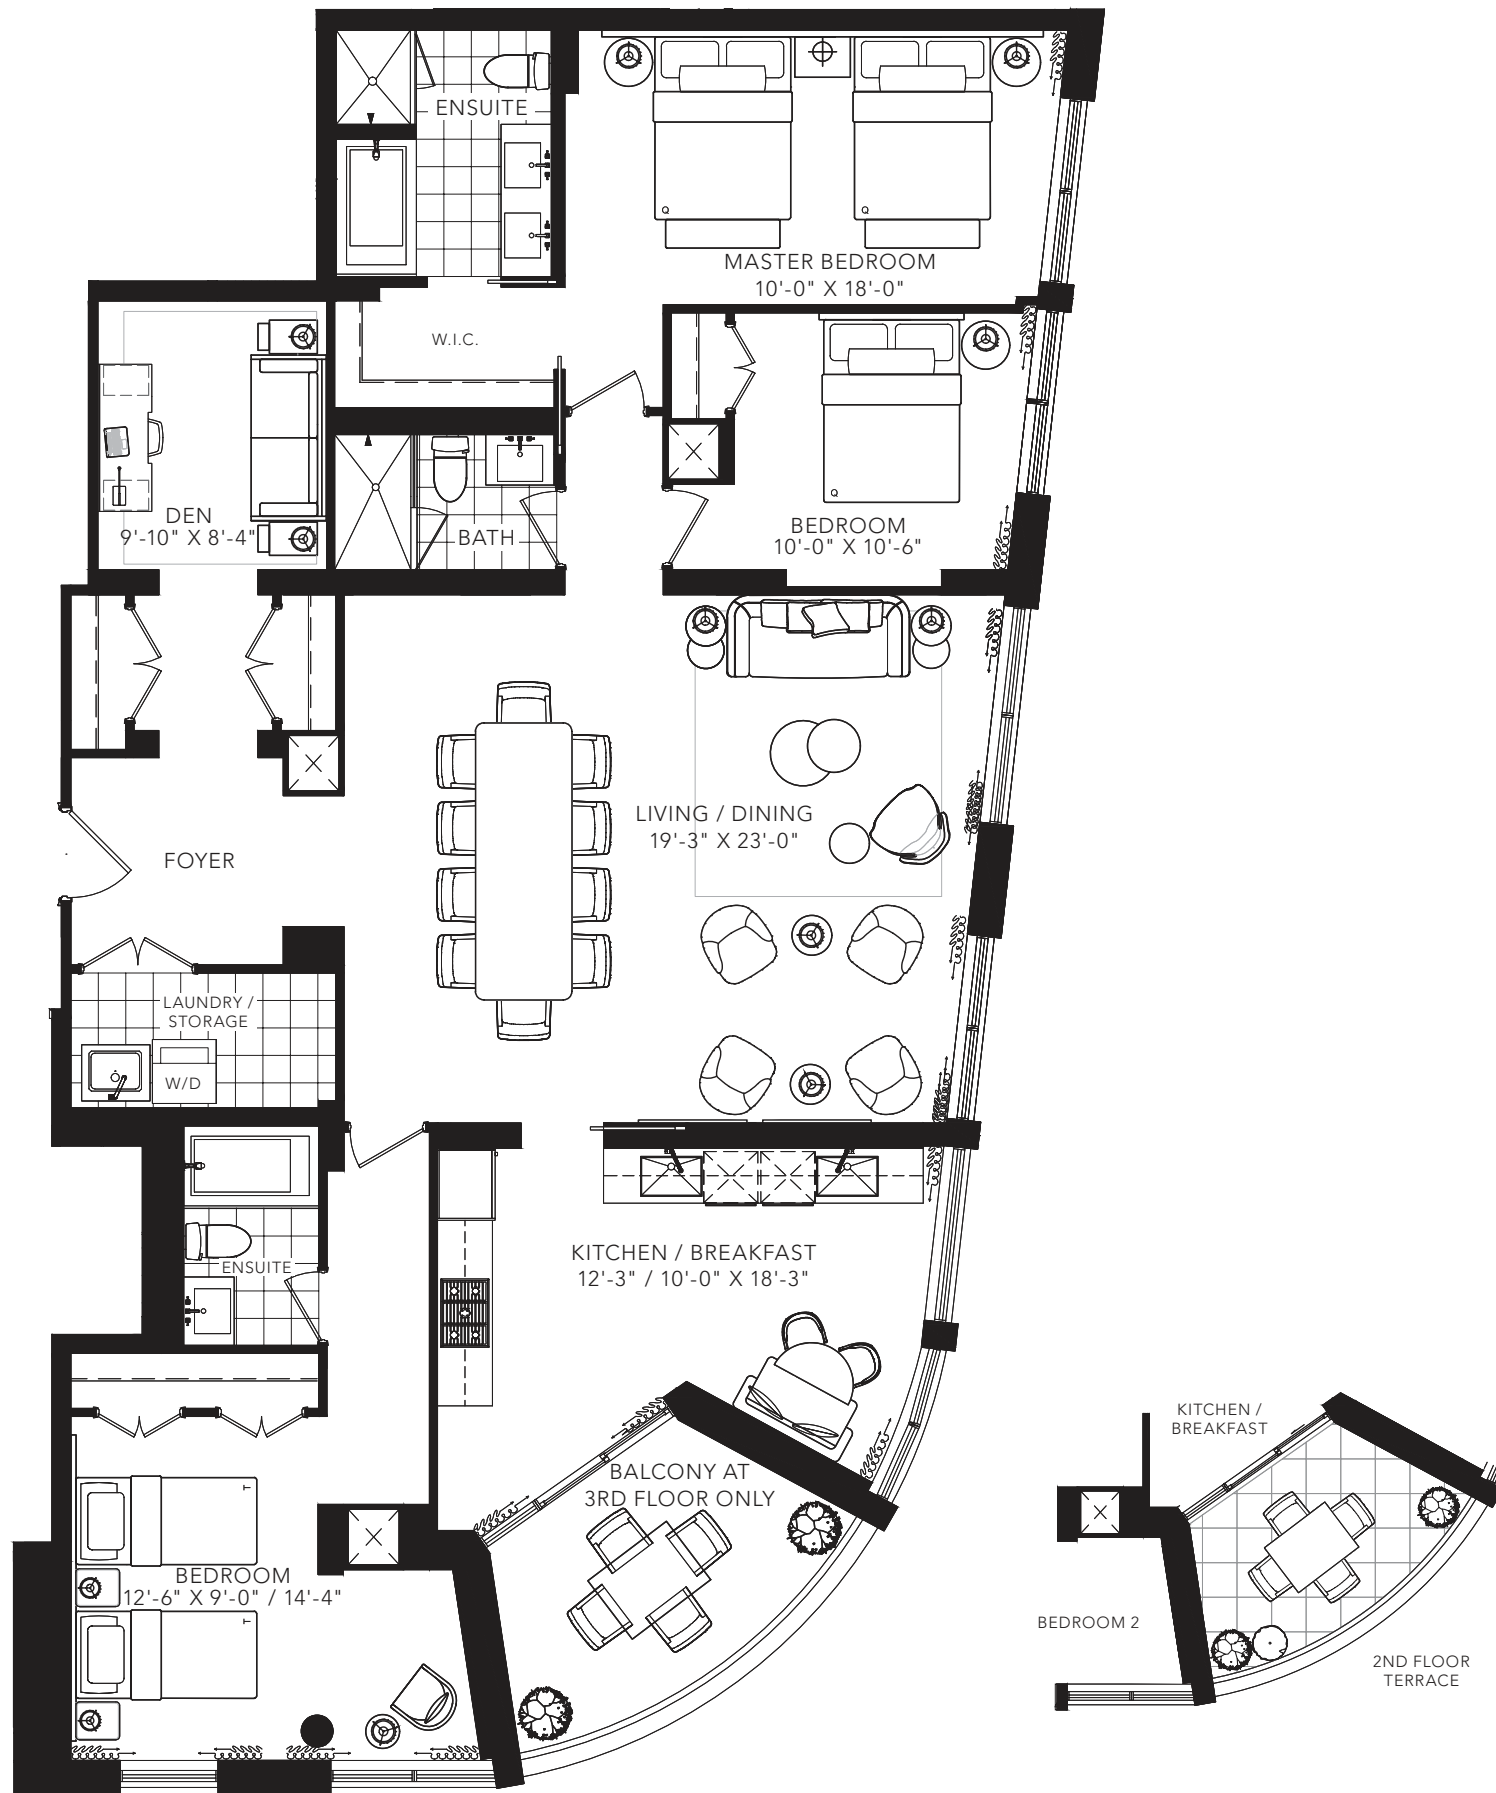

RONAN

3 BEDROOM + DEN
 1927 SQ. FT.

FLOOR 2

FLOOR 3

All areas and stated room dimensions are approximate. Floor area measured in accordance with Tarion requirements. Actual living area will vary from floor area stated. Furniture not included. Plan may be reversed. All illustrations are artist's concept. E. & O.E. September 2020.