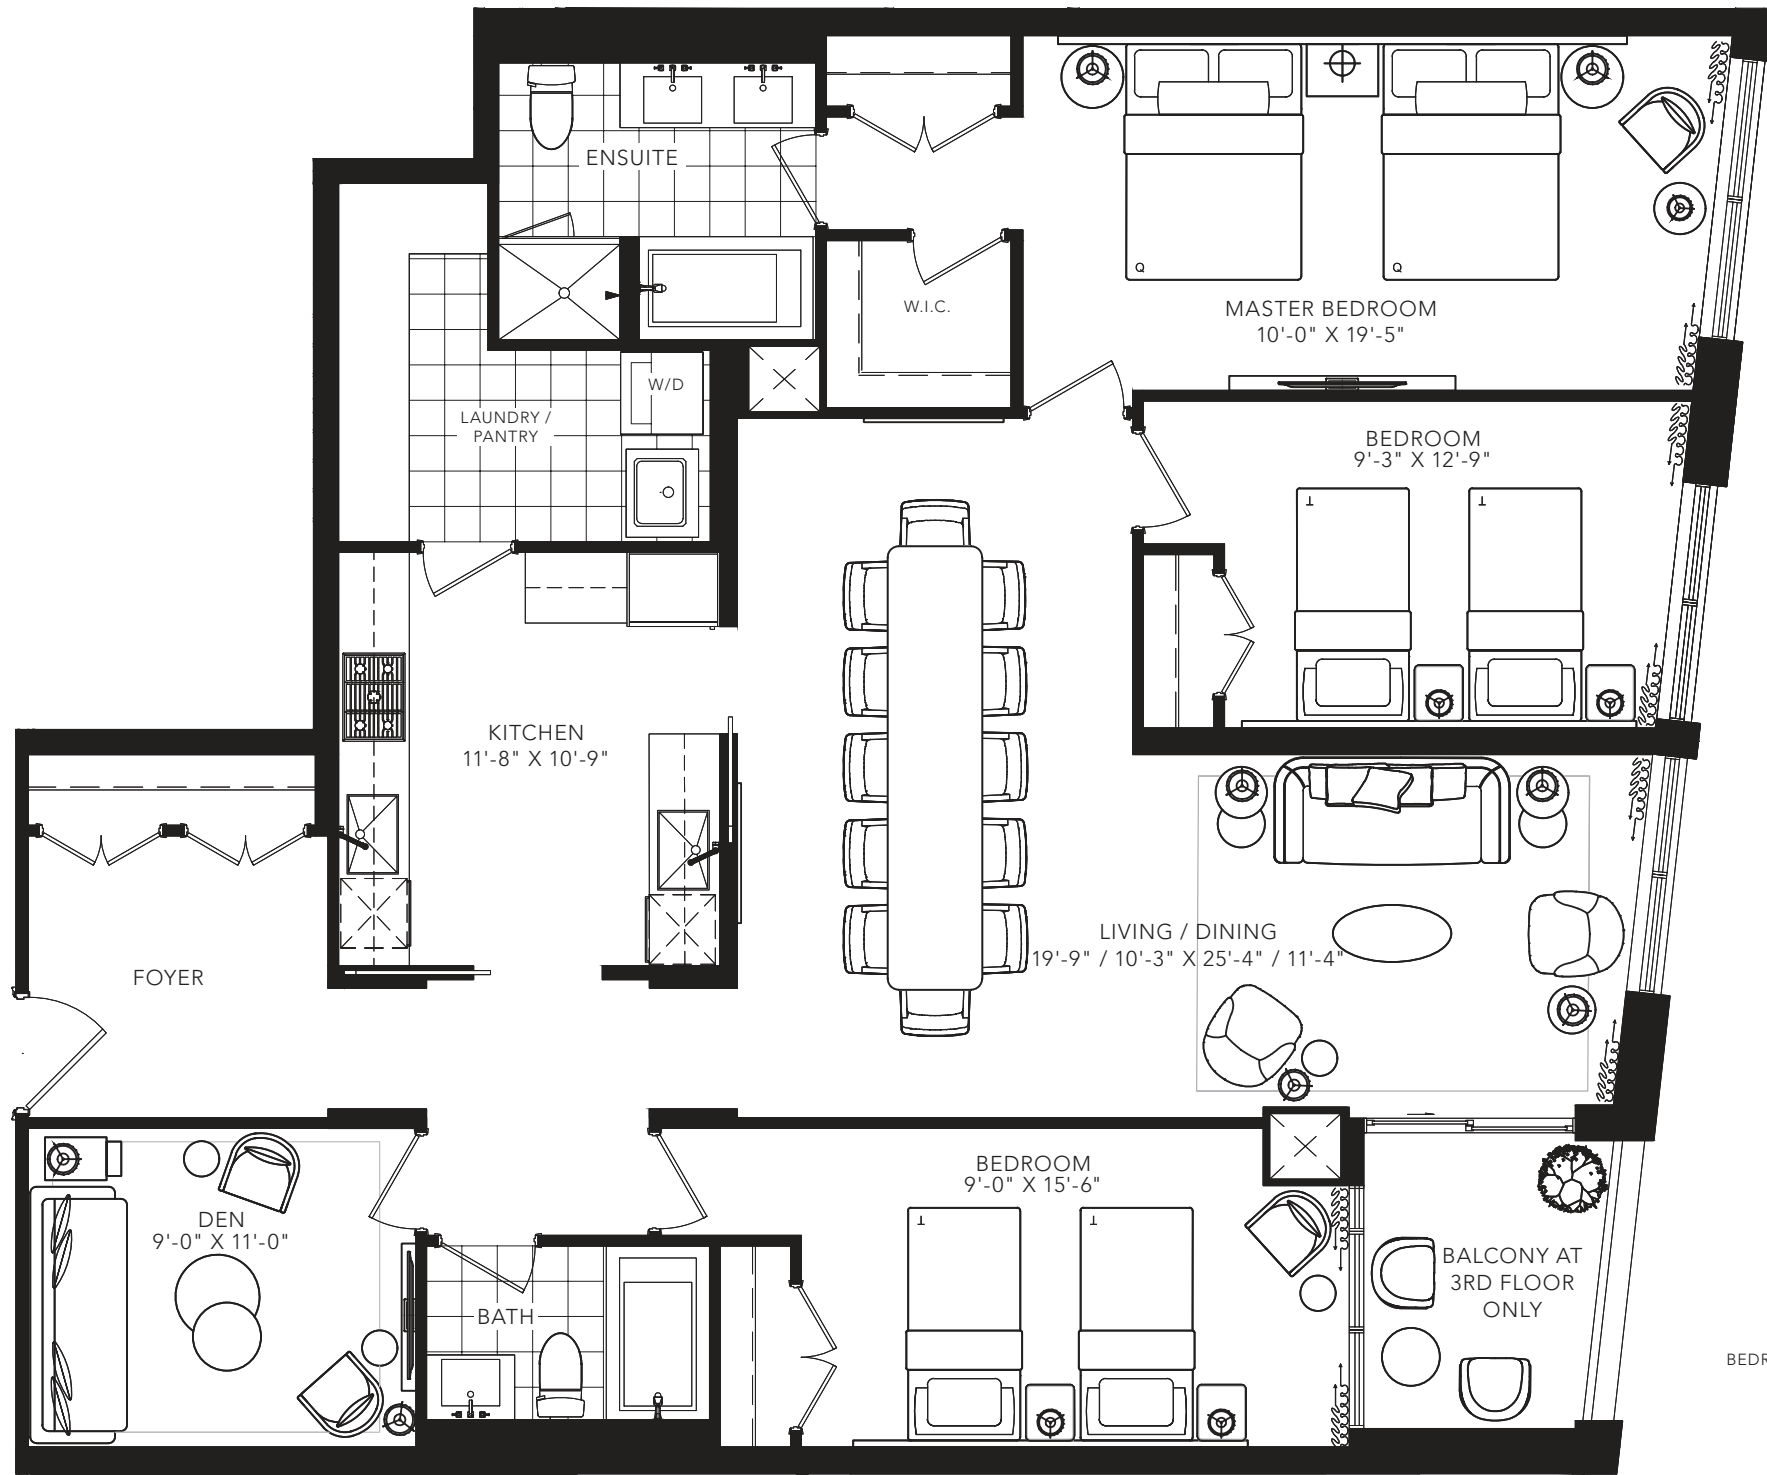

ROSLIN

3 BEDROOM + DEN
1672 SQ. FT.

All areas and stated room dimensions are approximate. Floor area measured in accordance with Tarion requirements. Actual living area will vary from floor area stated. Furniture not included. Plan may be reversed. All illustrations are artist's concept. E. & O.E. September 2020.