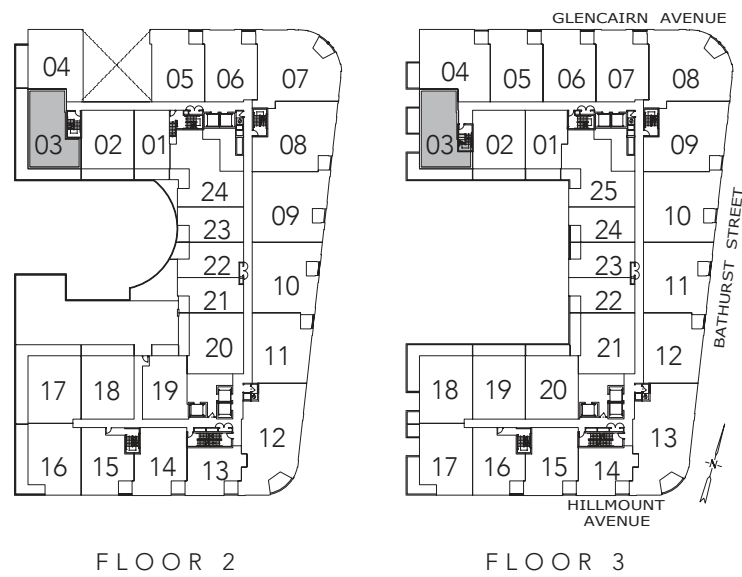

SAGE

2 BEDROOM

1183 SQ. FT.

All areas and stated room dimensions are approximate. Floor area measured in accordance with Tarion requirements. Actual living area will vary from floor area stated. Furniture not included. Plan may be reversed. All illustrations are artist's concept. E. & O.E. September 2020.