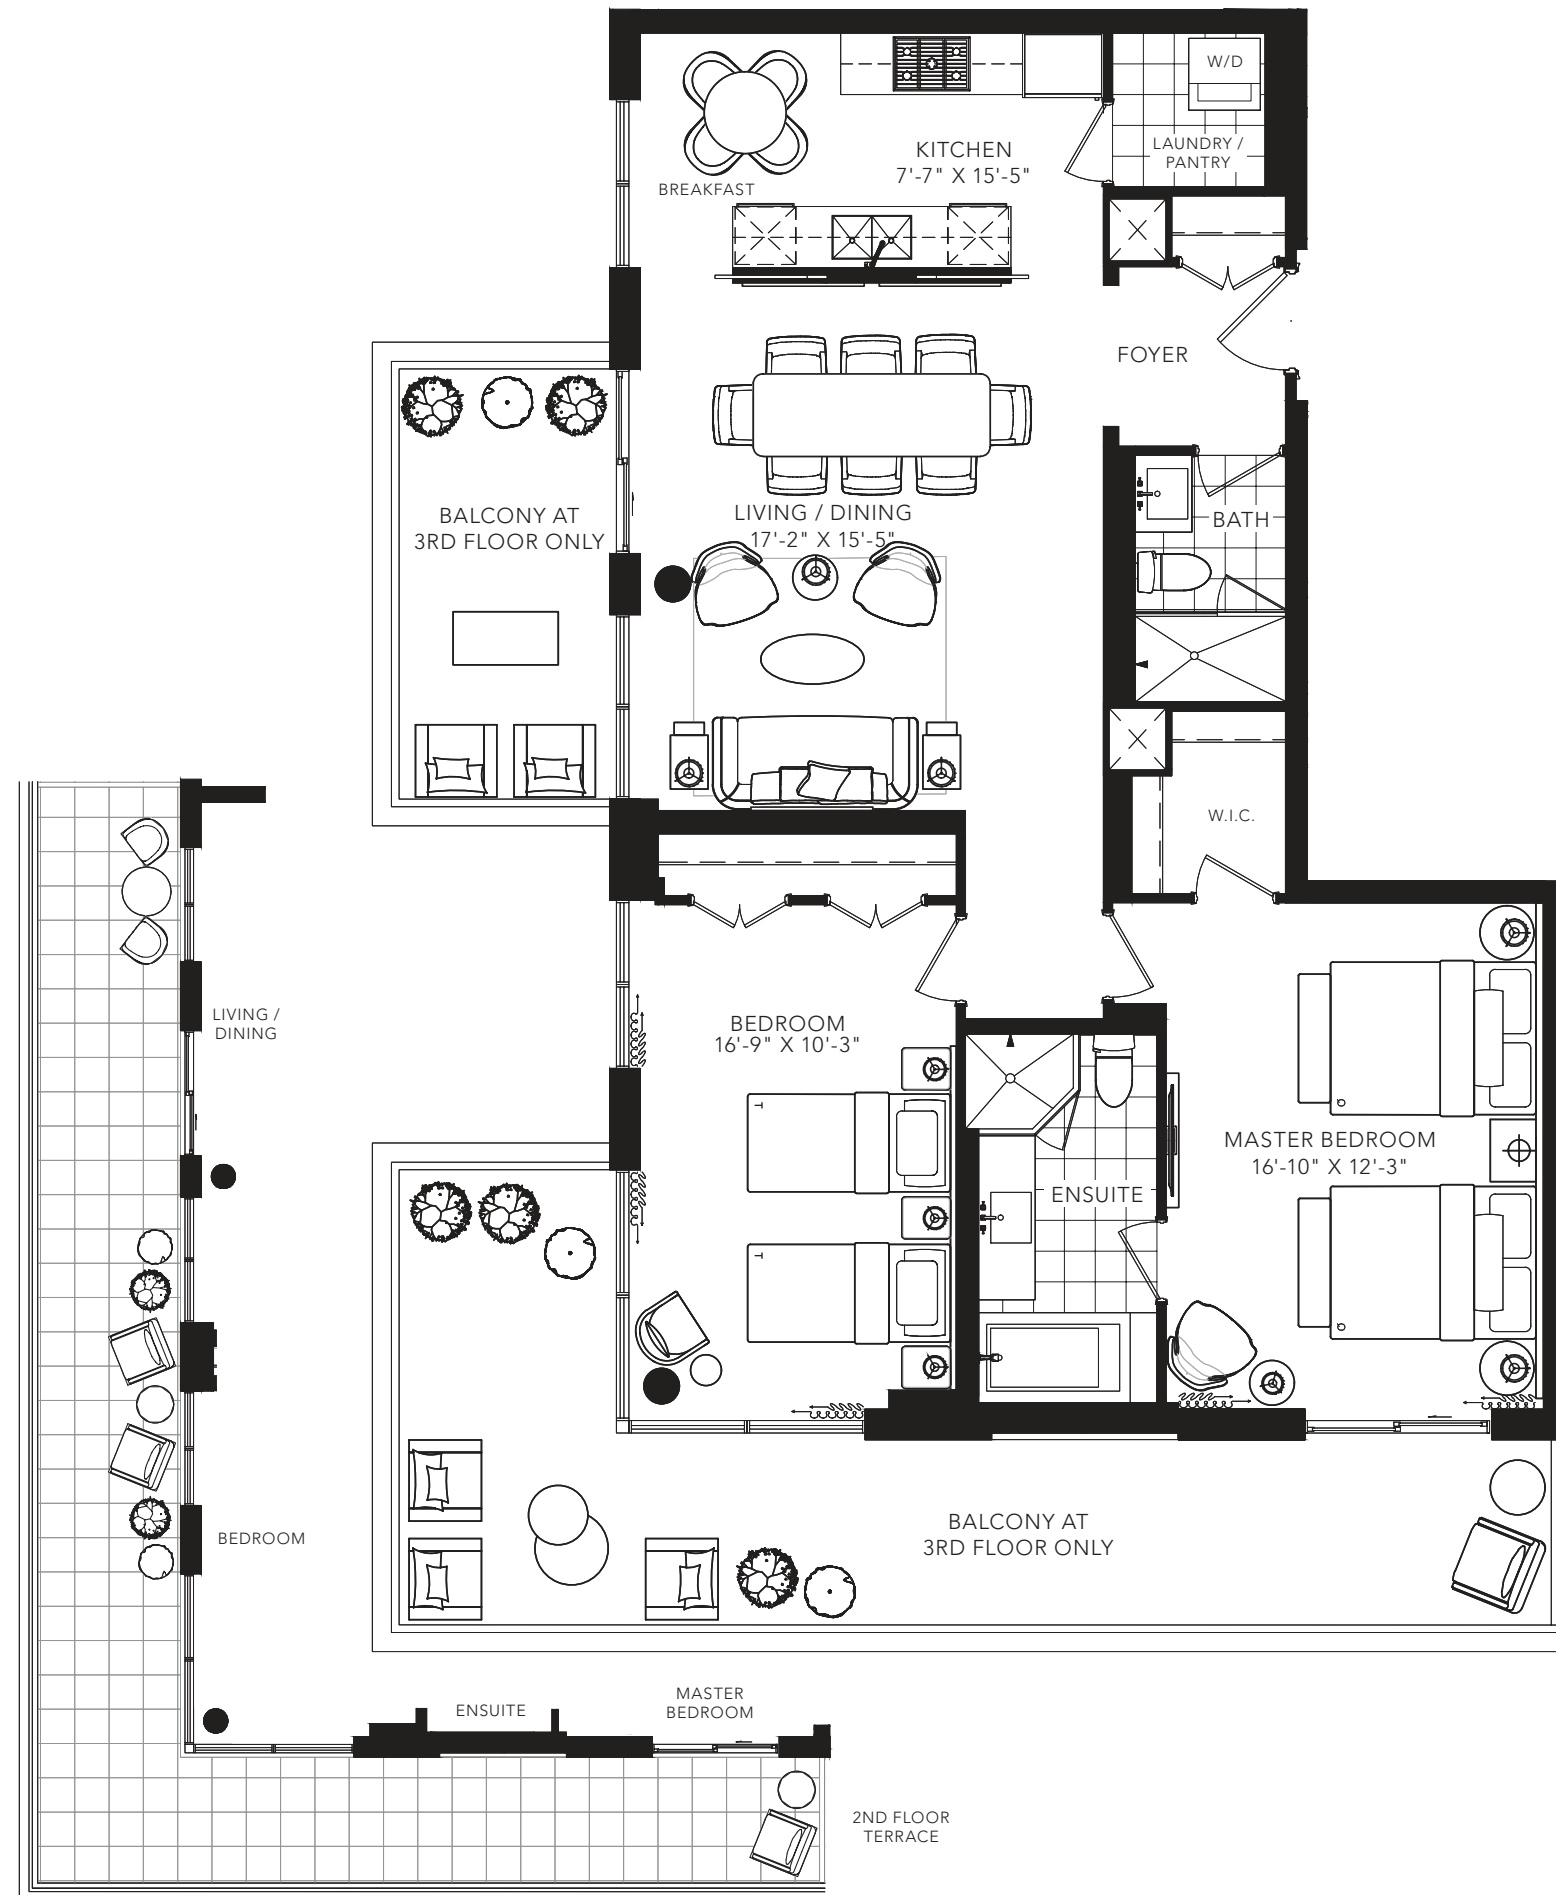

SAGE

2 BEDROOM

1183 SQ. FT.

All areas and stated room dimensions are approximate. Floor area measured in accordance with Tarion requirements. Actual living area will vary from floor area stated. Furniture not included. Plan may be reversed. All illustrations are artist's concept. E. & O.E. September 2020.