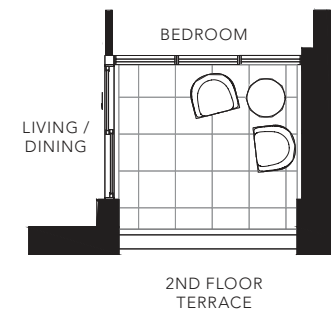

SULTANA

2 BEDROOM + DEN
 1083 SQ. FT.

FLOOR 2

FLOOR 3

All areas and stated room dimensions are approximate. Floor area measured in accordance with Tarion requirements. Actual living area will vary from floor area stated. Furniture not included. Plan may be reversed. All illustrations are artist's concept. E. & O.E. September 2020.