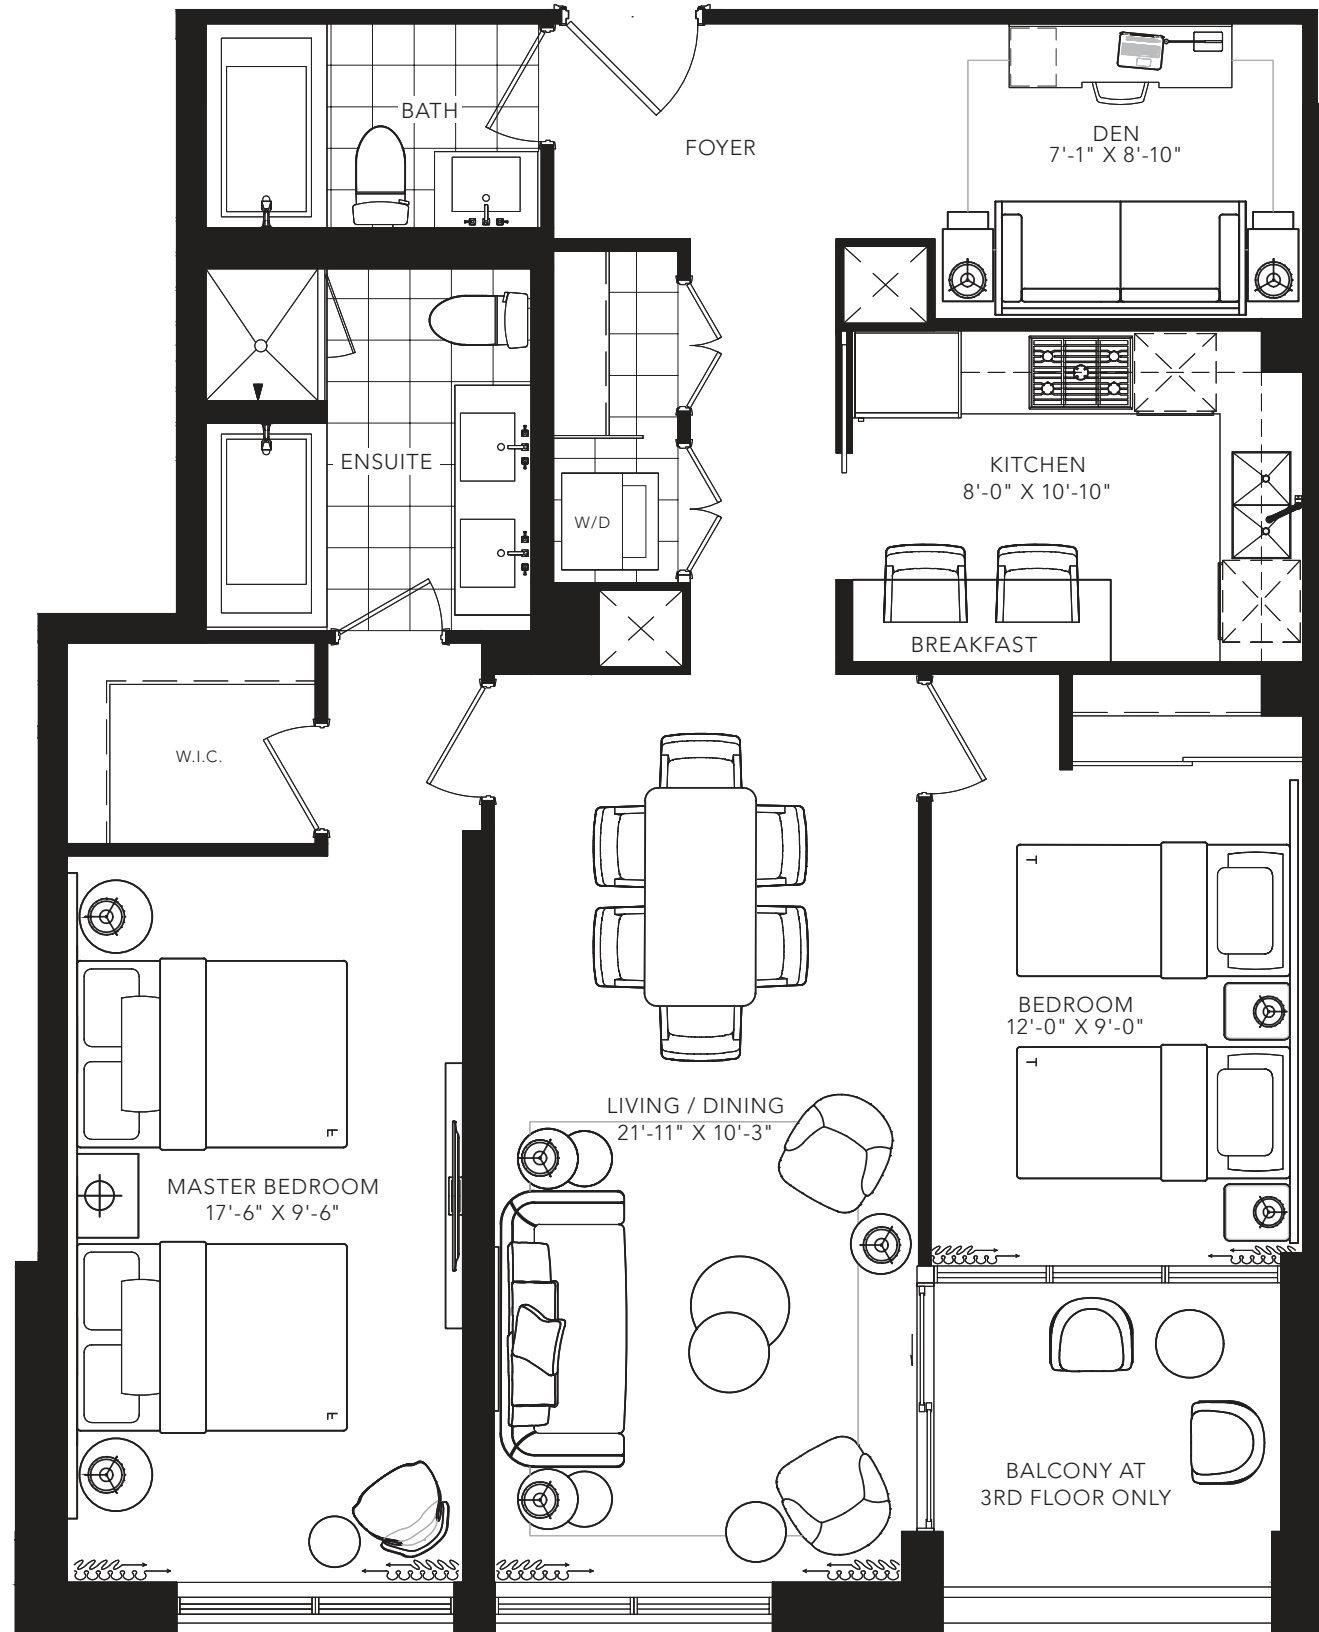

SULTANA

2 BEDROOM + DEN
 1083 SQ. FT.

FLOOR 2

FLOOR 3

All areas and stated room dimensions are approximate. Floor area measured in accordance with Tarion requirements. Actual living area will vary from floor area stated. Furniture not included. Plan may be reversed. All illustrations are artist's concept. E. & O.E. September 2020.