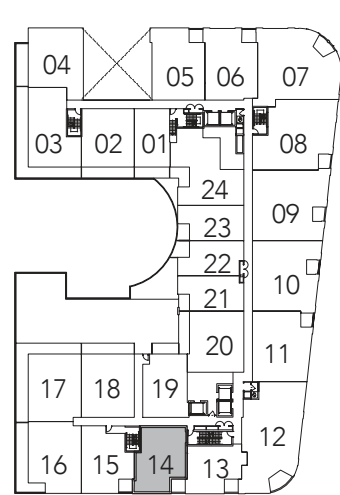

SULTANA

2 BEDROOM + DEN
 1083 SQ. FT.

FLOOR 2

FLOOR 3

All areas and stated room dimensions are approximate. Floor area measured in accordance with Tarion requirements. Actual living area will vary from floor area stated. Furniture not included. Plan may be reversed. All illustrations are artist's concept. E. & O.E. September 2020.