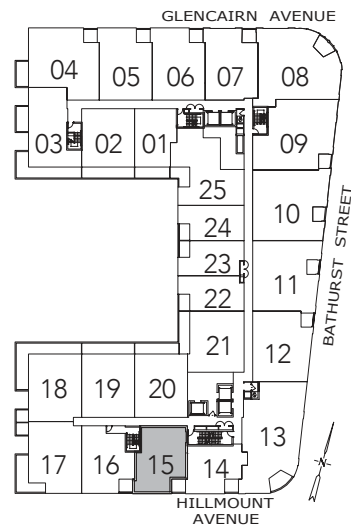

SULTANA

2 BEDROOM + DEN
 1083 SQ. FT.

FLOOR 2

FLOOR 3

All areas and stated room dimensions are approximate. Floor area measured in accordance with Tarion requirements. Actual living area will vary from floor area stated. Furniture not included. Plan may be reversed. All illustrations are artist's concept. E. & O.E. September 2020.