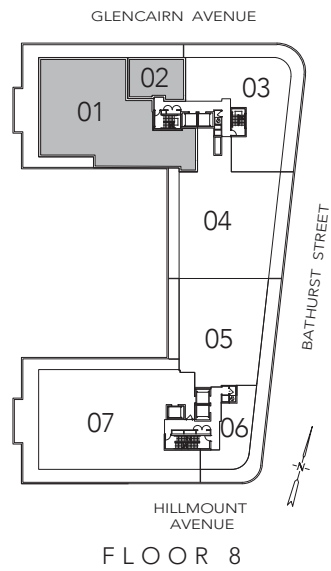

TOBA + FLEMINGTON

2 BEDROOM + DEN
+ FAMILY + GUEST
5000 SQ. FT.

All areas and stated room dimensions are approximate. Floor area measured in accordance with Tarion requirements. Actual living area will vary from floor area stated. Furniture not included. Plan may be reversed. All illustrations are artist's concept. E. & O.E. September 23, 2020.