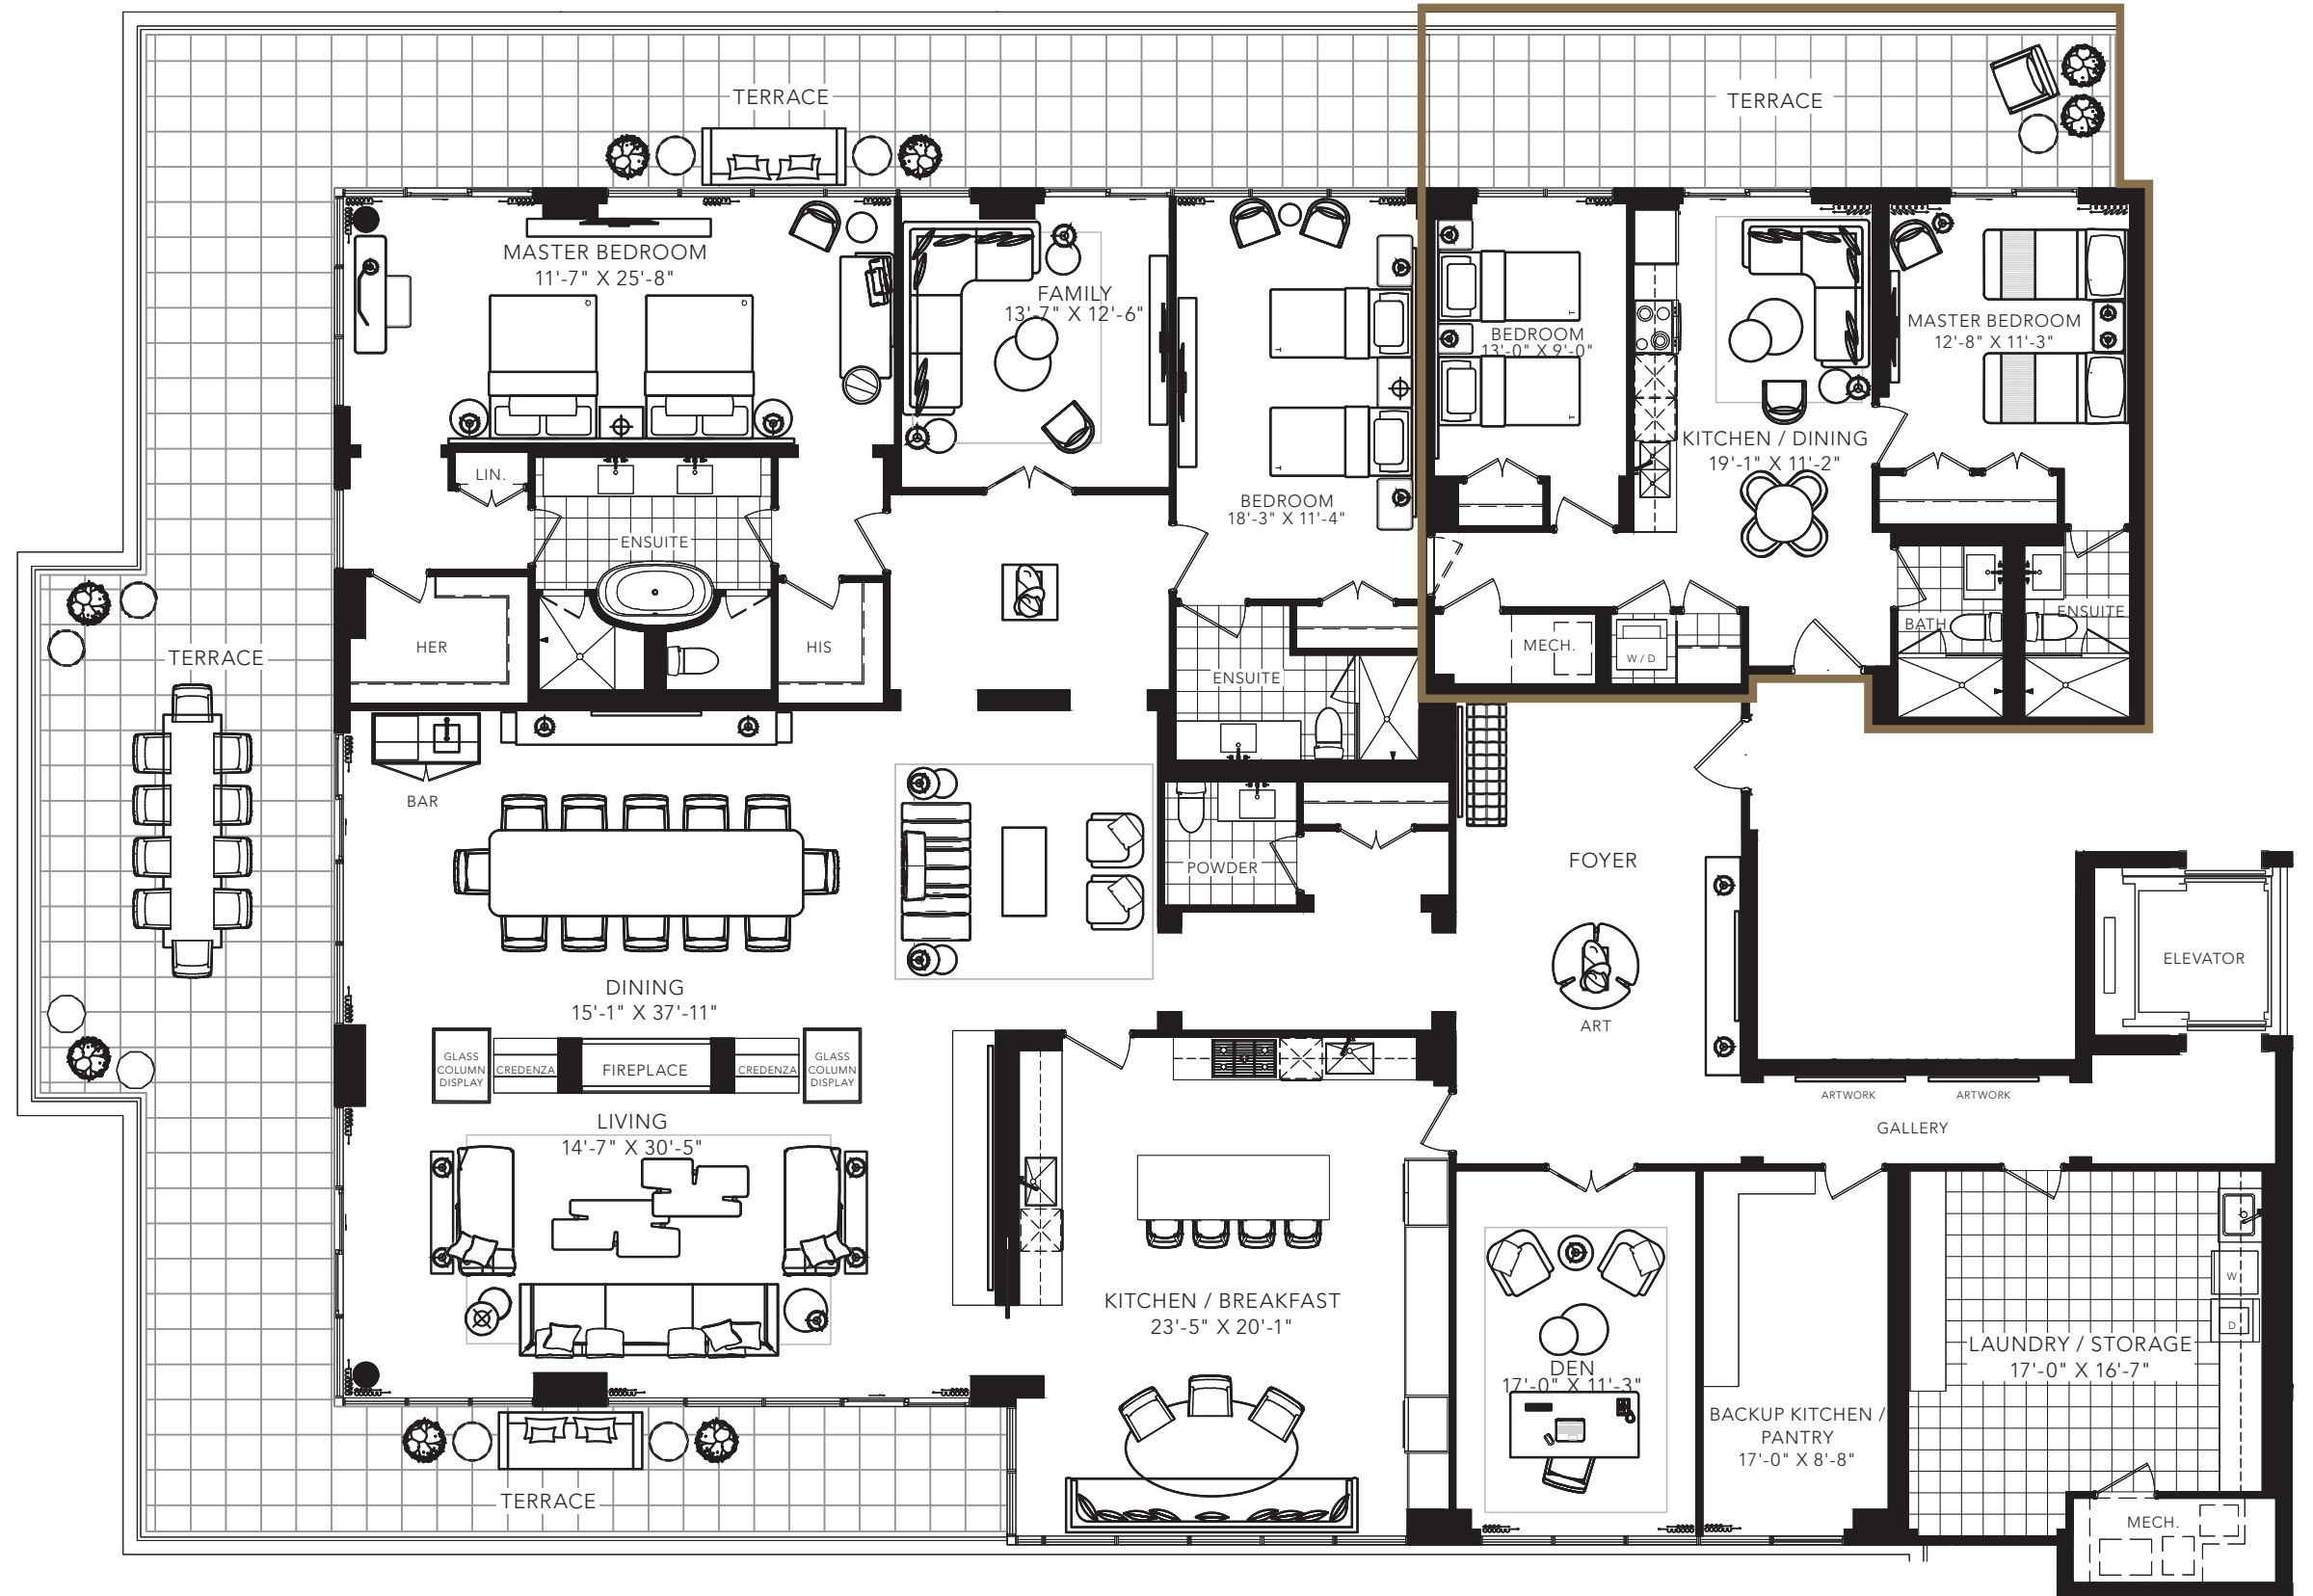

TOBA + FLEMINGTON

2 BEDROOM + DEN
+ FAMILY + GUEST
5000 SQ. FT.

All areas and stated room dimensions are approximate. Floor area measured in accordance with Tarion requirements. Actual living area will vary from floor area stated. Furniture not included. Plan may be reversed. All illustrations are artist's concept. E. & O.E. September 23, 2020.