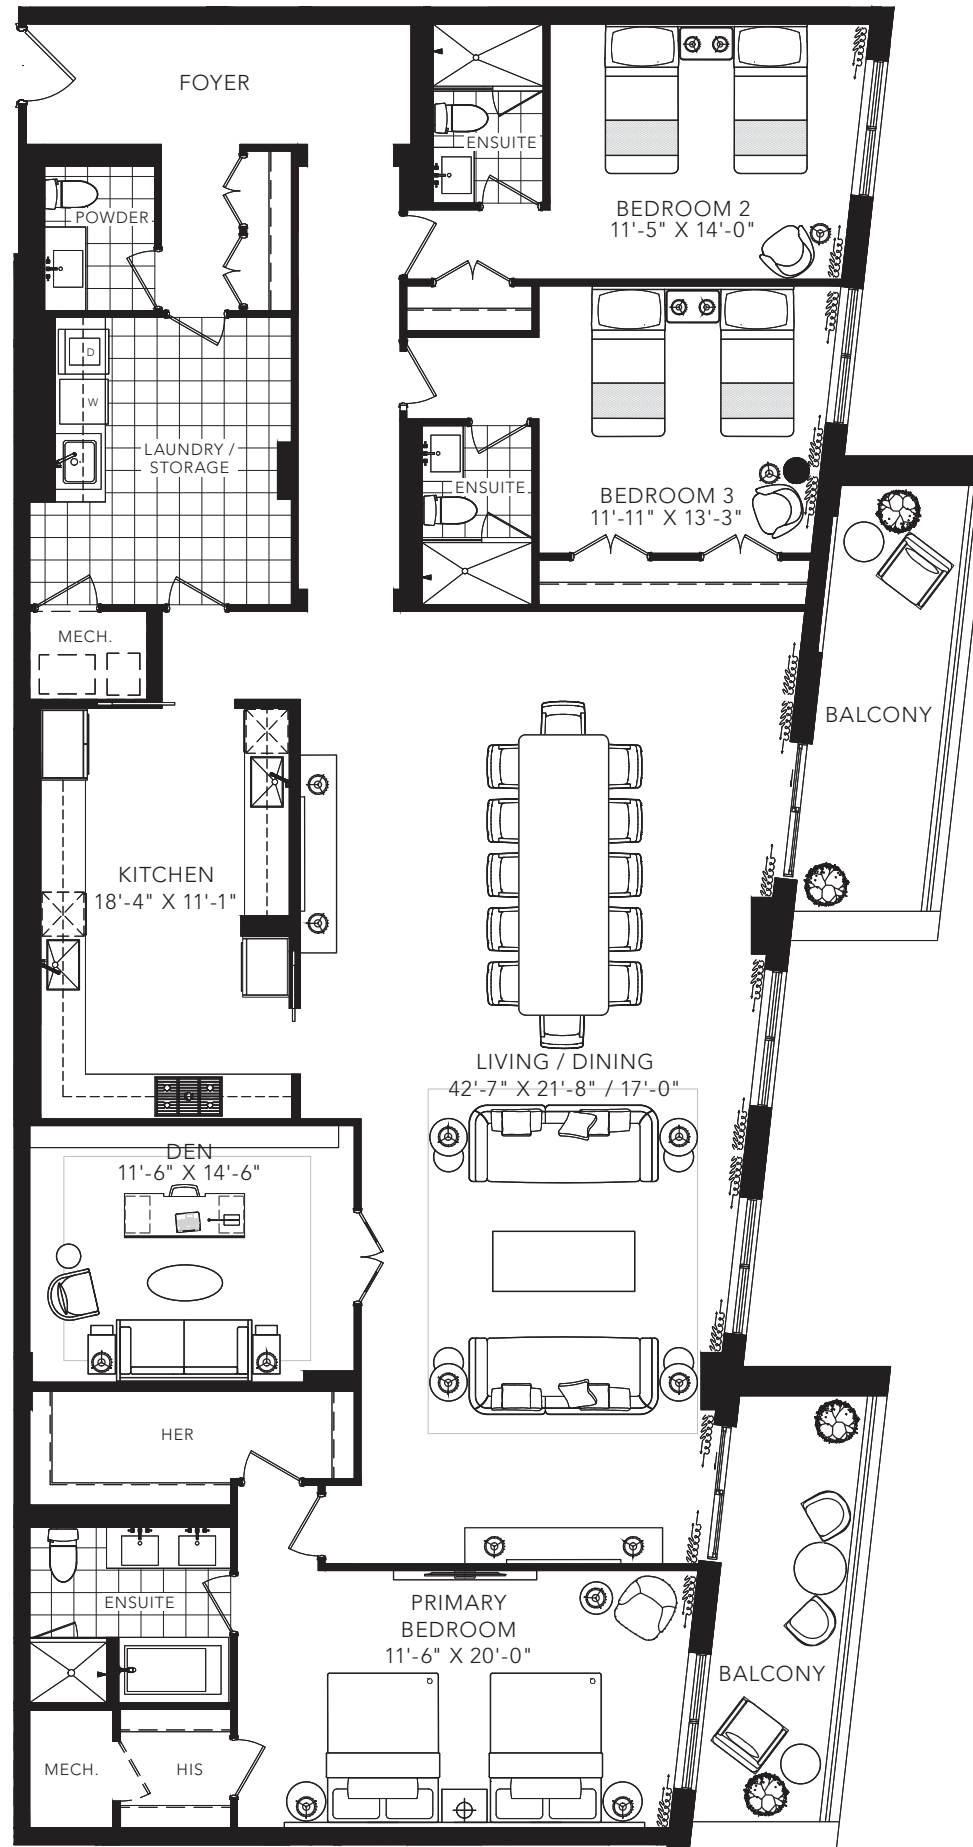

ELLISON

3 BEDROOM + DEN
 2804 SQ. FT.

FLOOR 7

All areas and stated room dimensions are approximate. Floor area measured in accordance with Tarion requirements. Actual living area will vary from floor area stated. Furniture not included. Plan may be reversed. All illustrations are artist's concept. E. & O.E. May 2021.