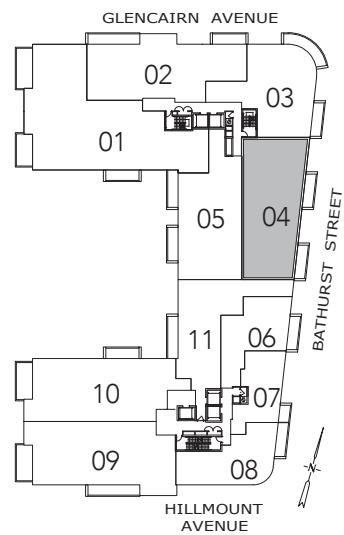

ELLISON

3 BEDROOM + DEN
 2804 SQ. FT.

FLOOR 7

All areas and stated room dimensions are approximate. Floor area measured in accordance with Tarion requirements. Actual living area will vary from floor area stated. Furniture not included. Plan may be reversed. All illustrations are artist's concept. E. & O.E. May 2021.