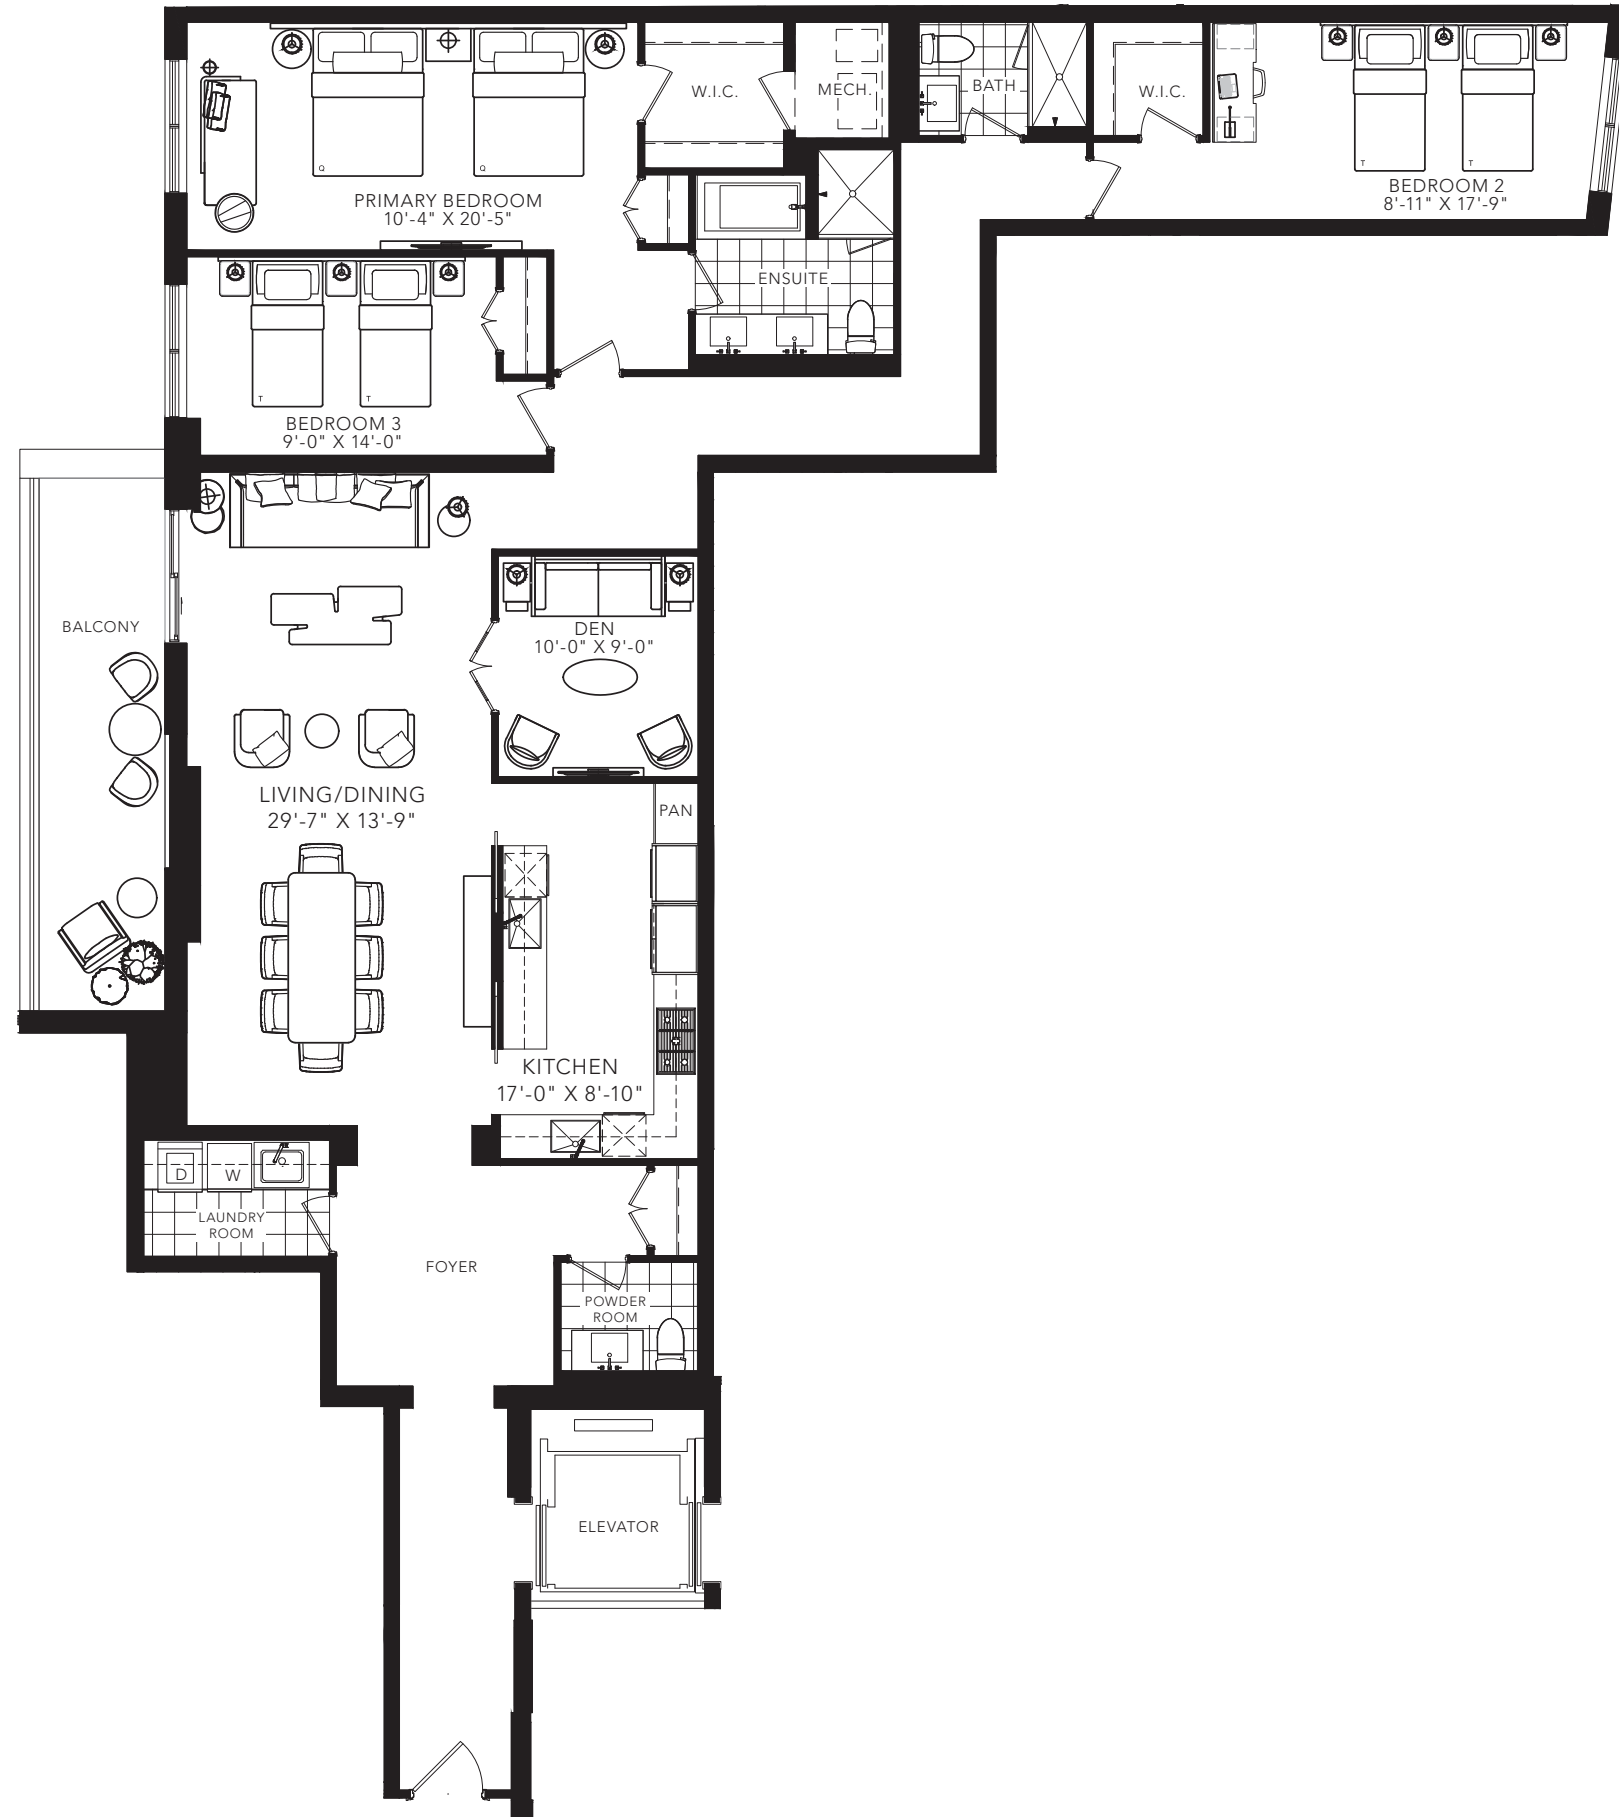

FRASERWOOD

3 BEDROOM + DEN  
 2162 SQ. FT.

FLOOR 7

All areas and stated room dimensions are approximate. Floor area measured in accordance with Tarion requirements. Actual living area will vary from floor area stated. Furniture not included. Plan may be reversed. All illustrations are artist's concept. E. & O.E. May 2021.