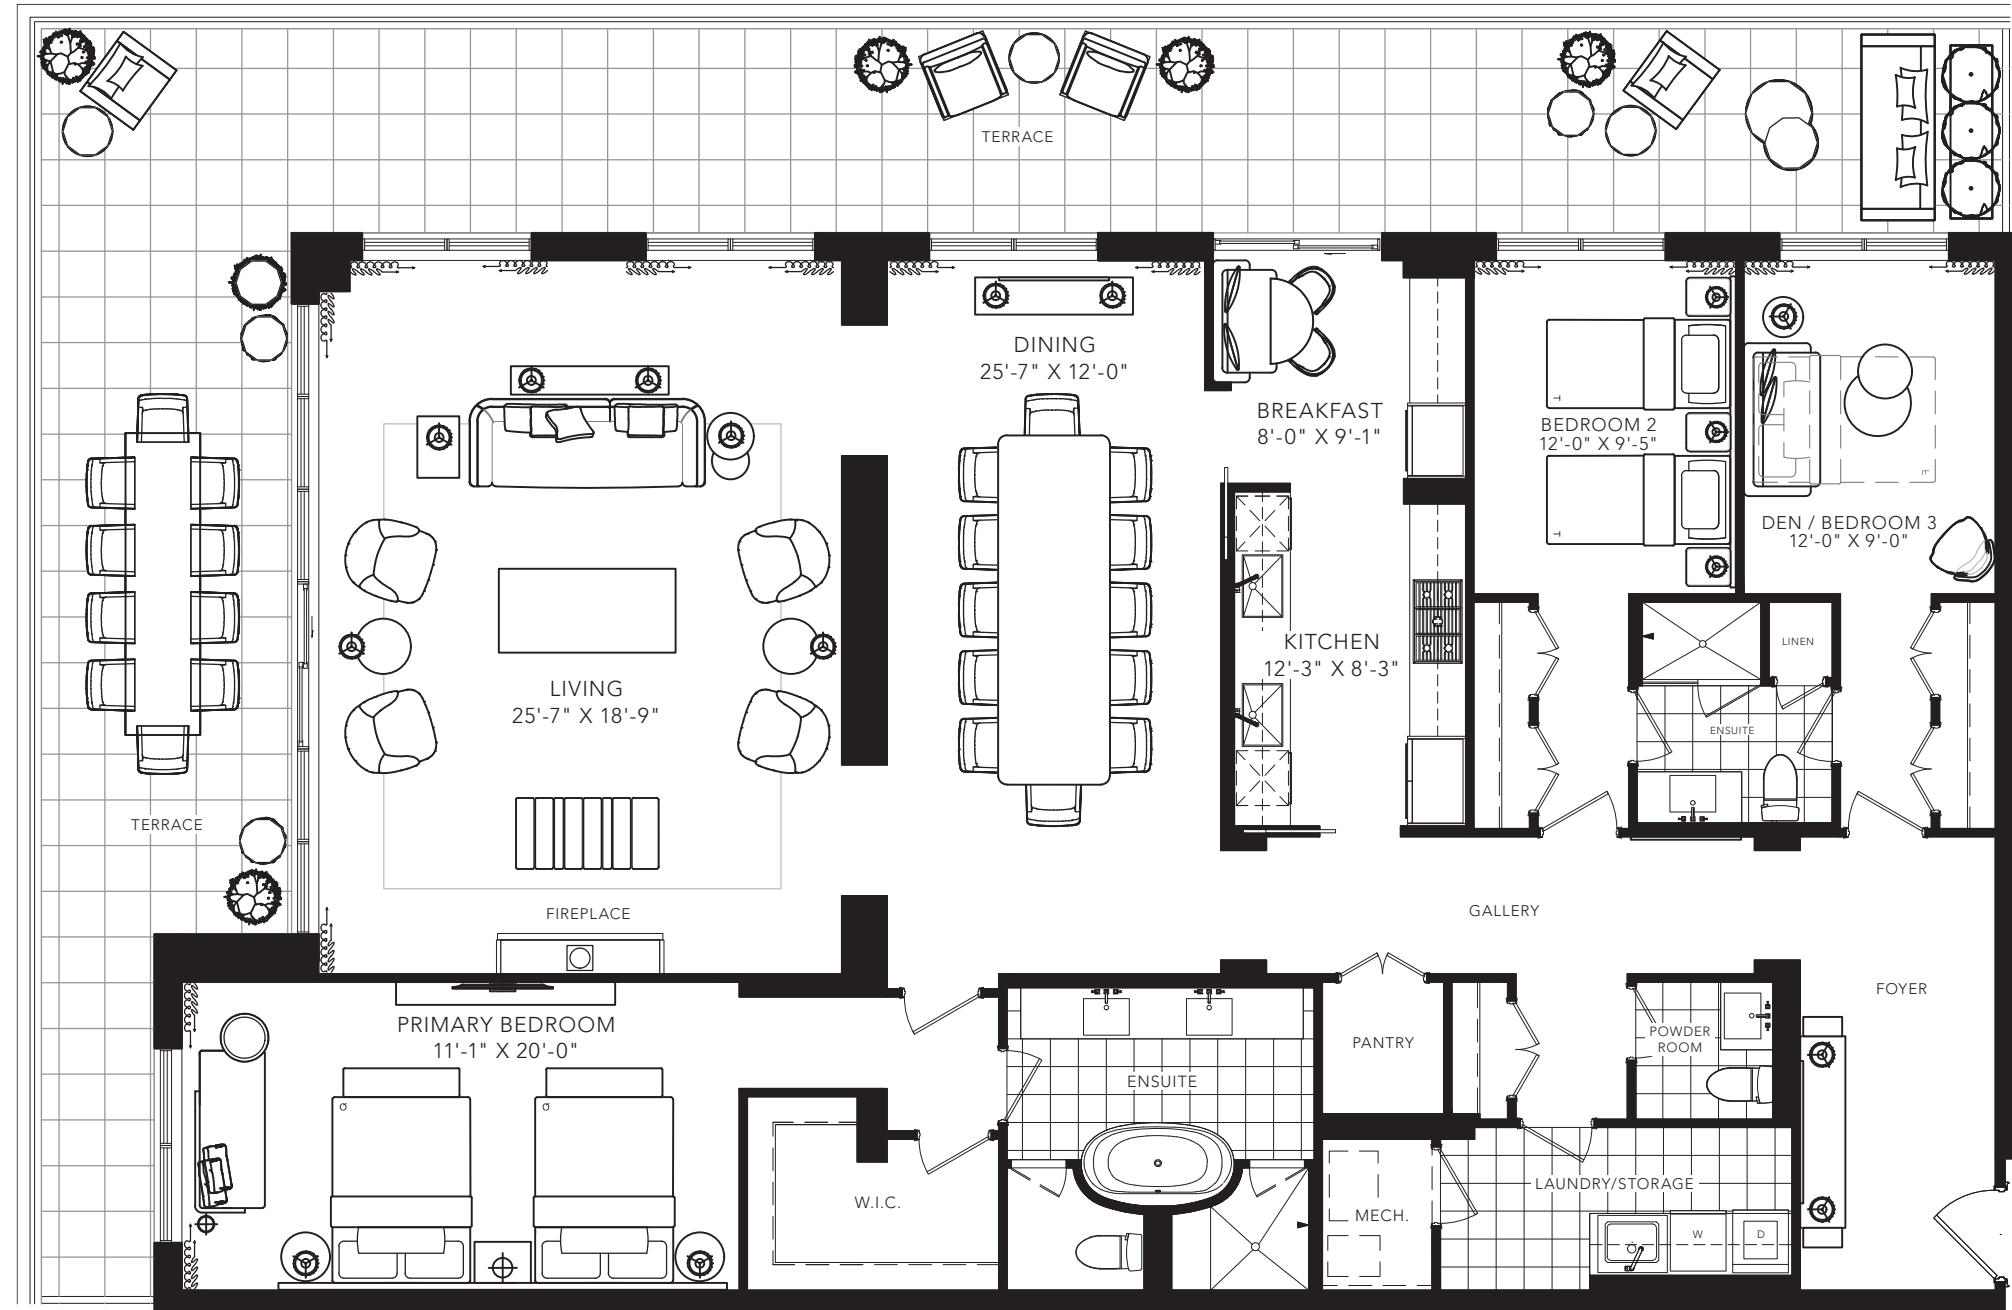

GLENHILL

CONDOMINIUMS

GLENGROVE

3 BEDROOM

2419 SQ. FT.

HILLMOUNT AVENUE
FLOOR 4

All areas and stated room dimensions are approximate. Floor area measured in accordance with Tarion requirements. Actual living area will vary from floor area stated. Furniture not included. Plan may be reversed. All illustrations are artist's concept. E. & O.E. May 2021.