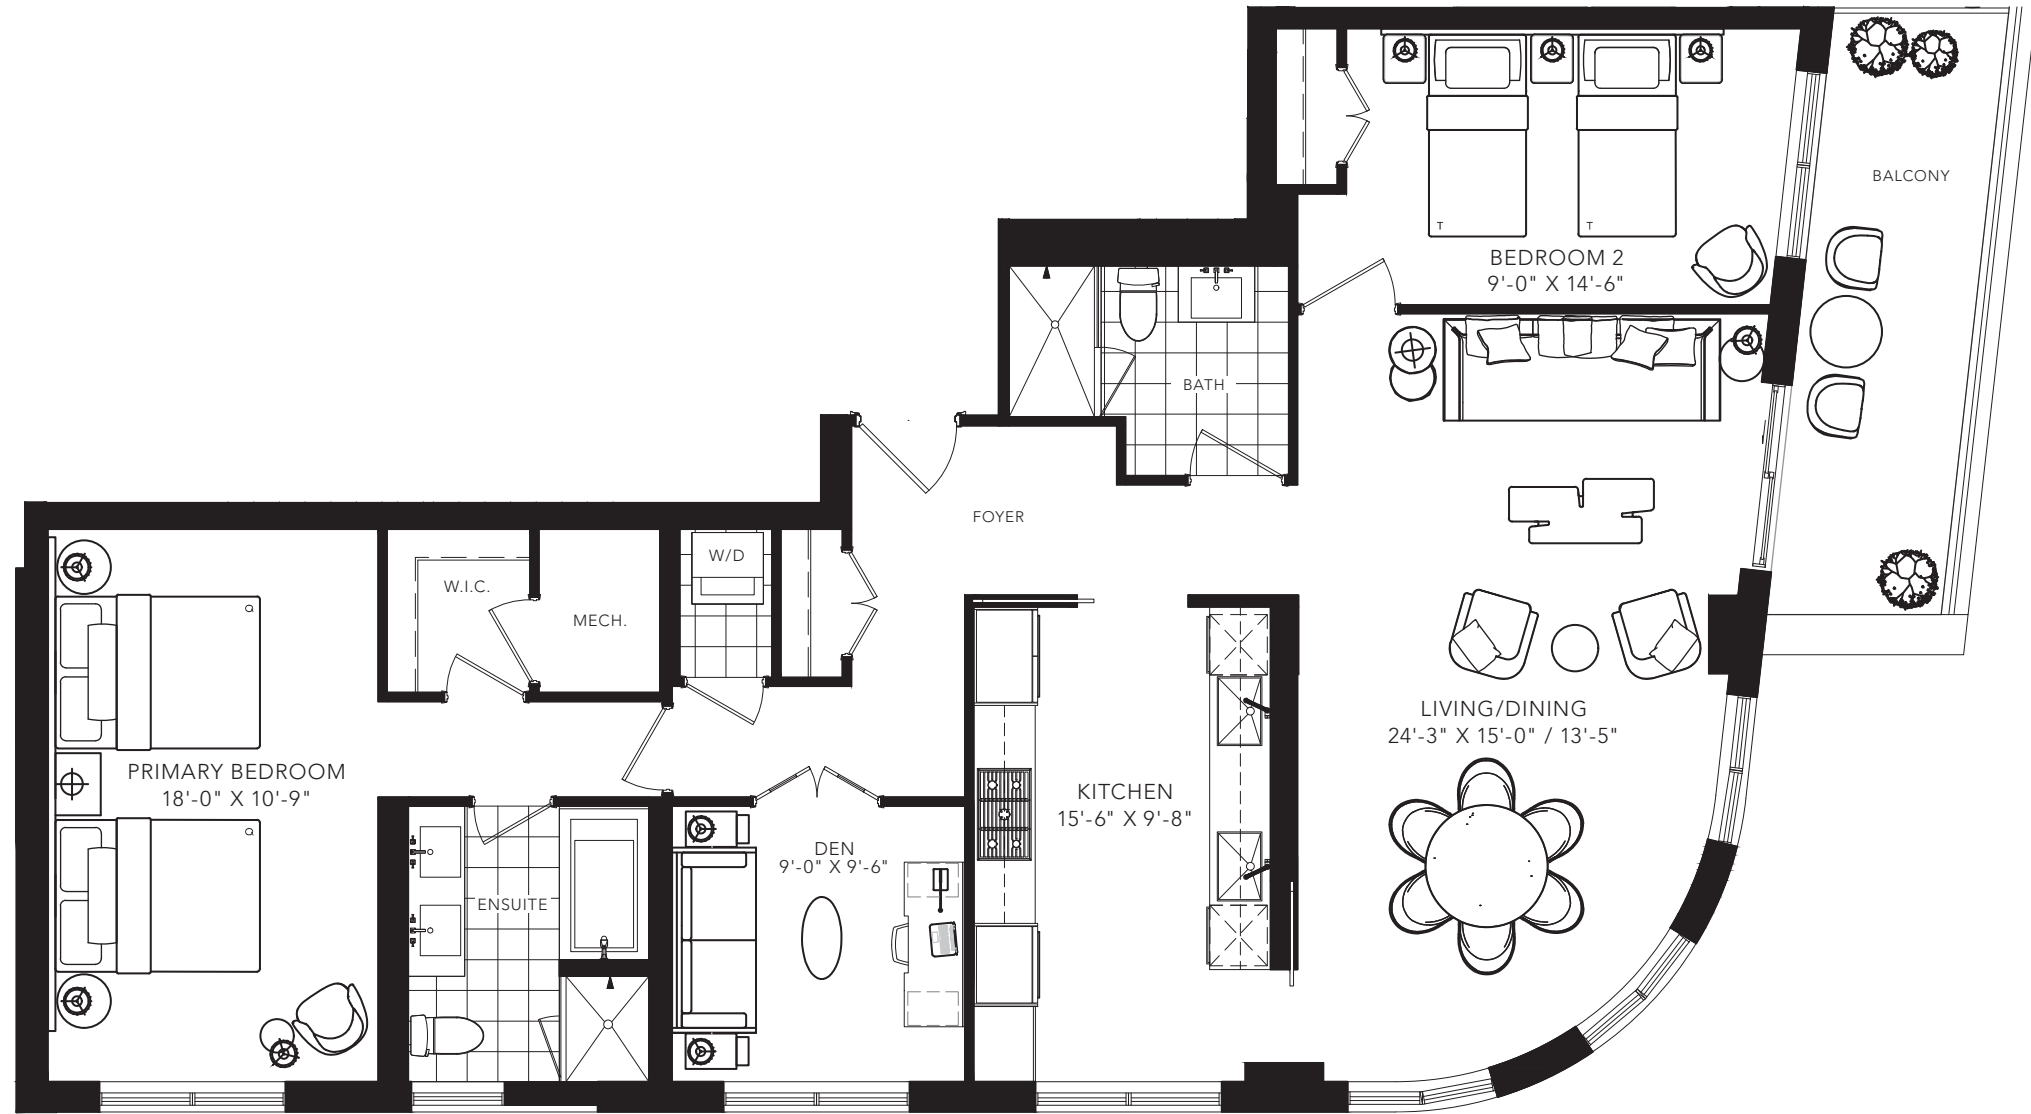

HILLHURST

2 BEDROOM + DEN
 1456 SQ. FT.

FLOOR 7

All areas and stated room dimensions are approximate. Floor area measured in accordance with Tarion requirements. Actual living area will vary from floor area stated. Furniture not included. Plan may be reversed. All illustrations are artist's concept. E. & O.E. May 2021.