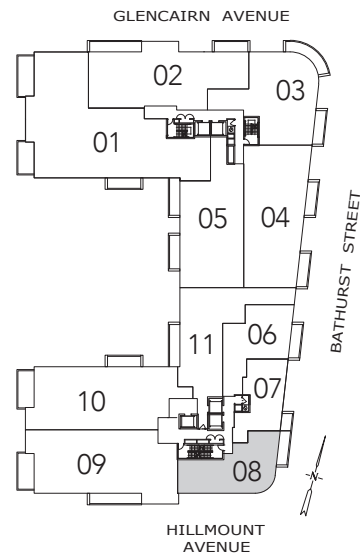

HILLHURST

2 BEDROOM + DEN
 1456 SQ. FT.

FLOOR 7

All areas and stated room dimensions are approximate. Floor area measured in accordance with Tarion requirements. Actual living area will vary from floor area stated. Furniture not included. Plan may be reversed. All illustrations are artist's concept. E. & O.E. May 2021.