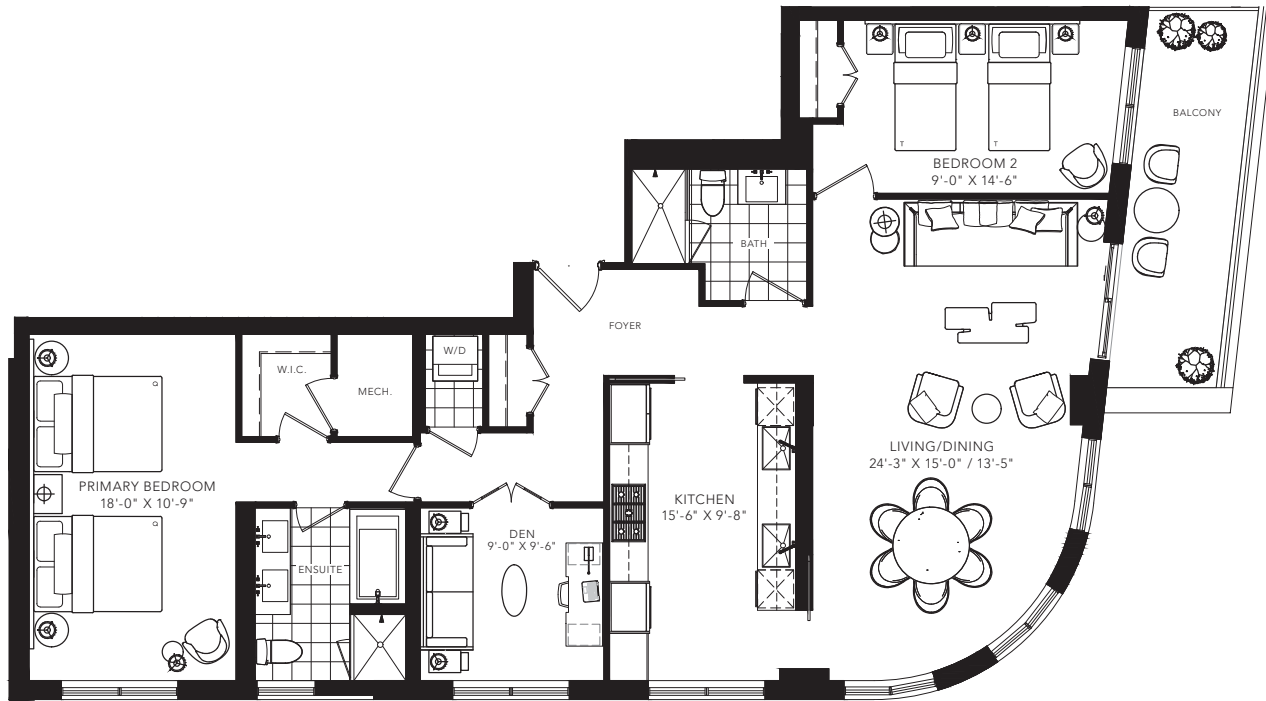

HILLHURST

2 BEDROOM + DEN
 1456 SQ. FT.

FLOOR 7

All areas and stated room dimensions are approximate. Floor area measured in accordance with Tarion requirements. Actual living area will vary from floor area stated. Furniture not included. Plan may be reversed. All illustrations are artist's concept. E. & O.E. May 2021.