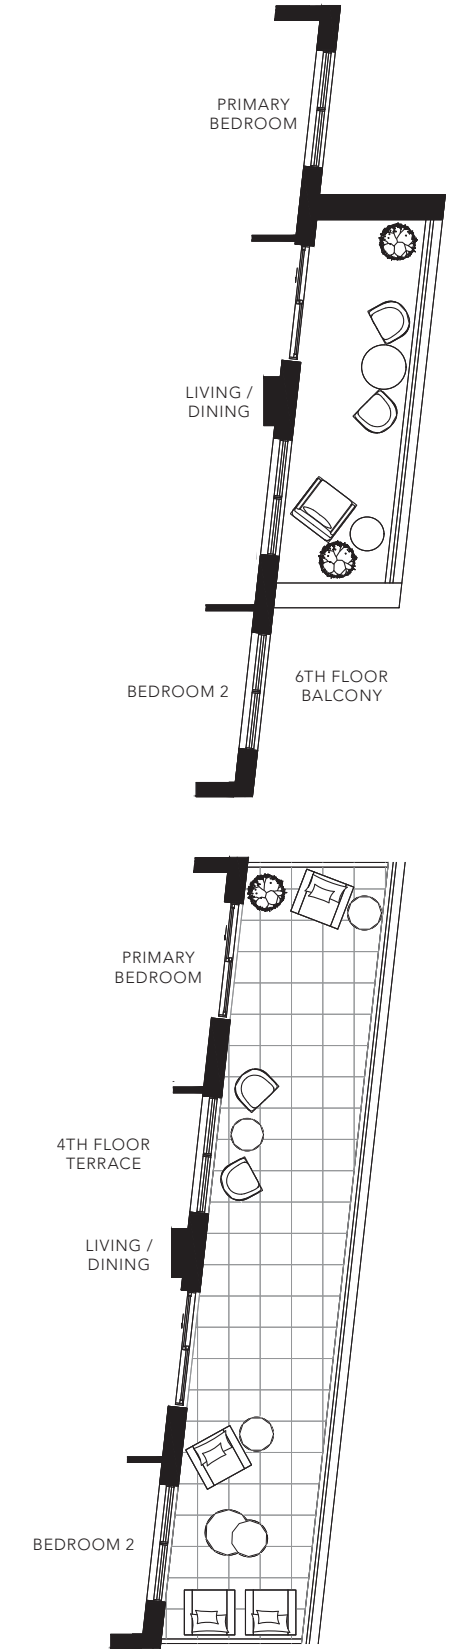

**KELSO**

2 BEDROOM + DEN  
1216 SQ. FT.

FLOOR 4

FLOOR 5

FLOOR 6

All areas and stated room dimensions are approximate. Floor area measured in accordance with Tarion requirements. Actual living area will vary from floor area stated. Furniture not included. Plan may be reversed. All illustrations are artist's concept. E. & O.E. May 2021.