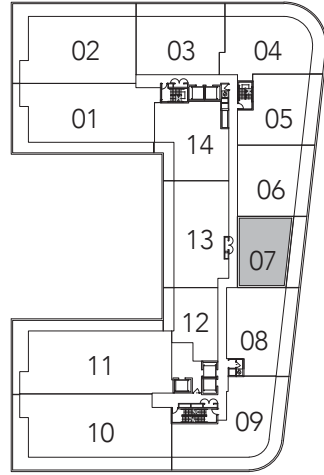

**KELSO**

2 BEDROOM + DEN  
1216 SQ. FT.

FLOOR 4

FLOOR 5

FLOOR 6

All areas and stated room dimensions are approximate. Floor area measured in accordance with Tarion requirements. Actual living area will vary from floor area stated. Furniture not included. Plan may be reversed. All illustrations are artist's concept. E. & O.E. May 2021.