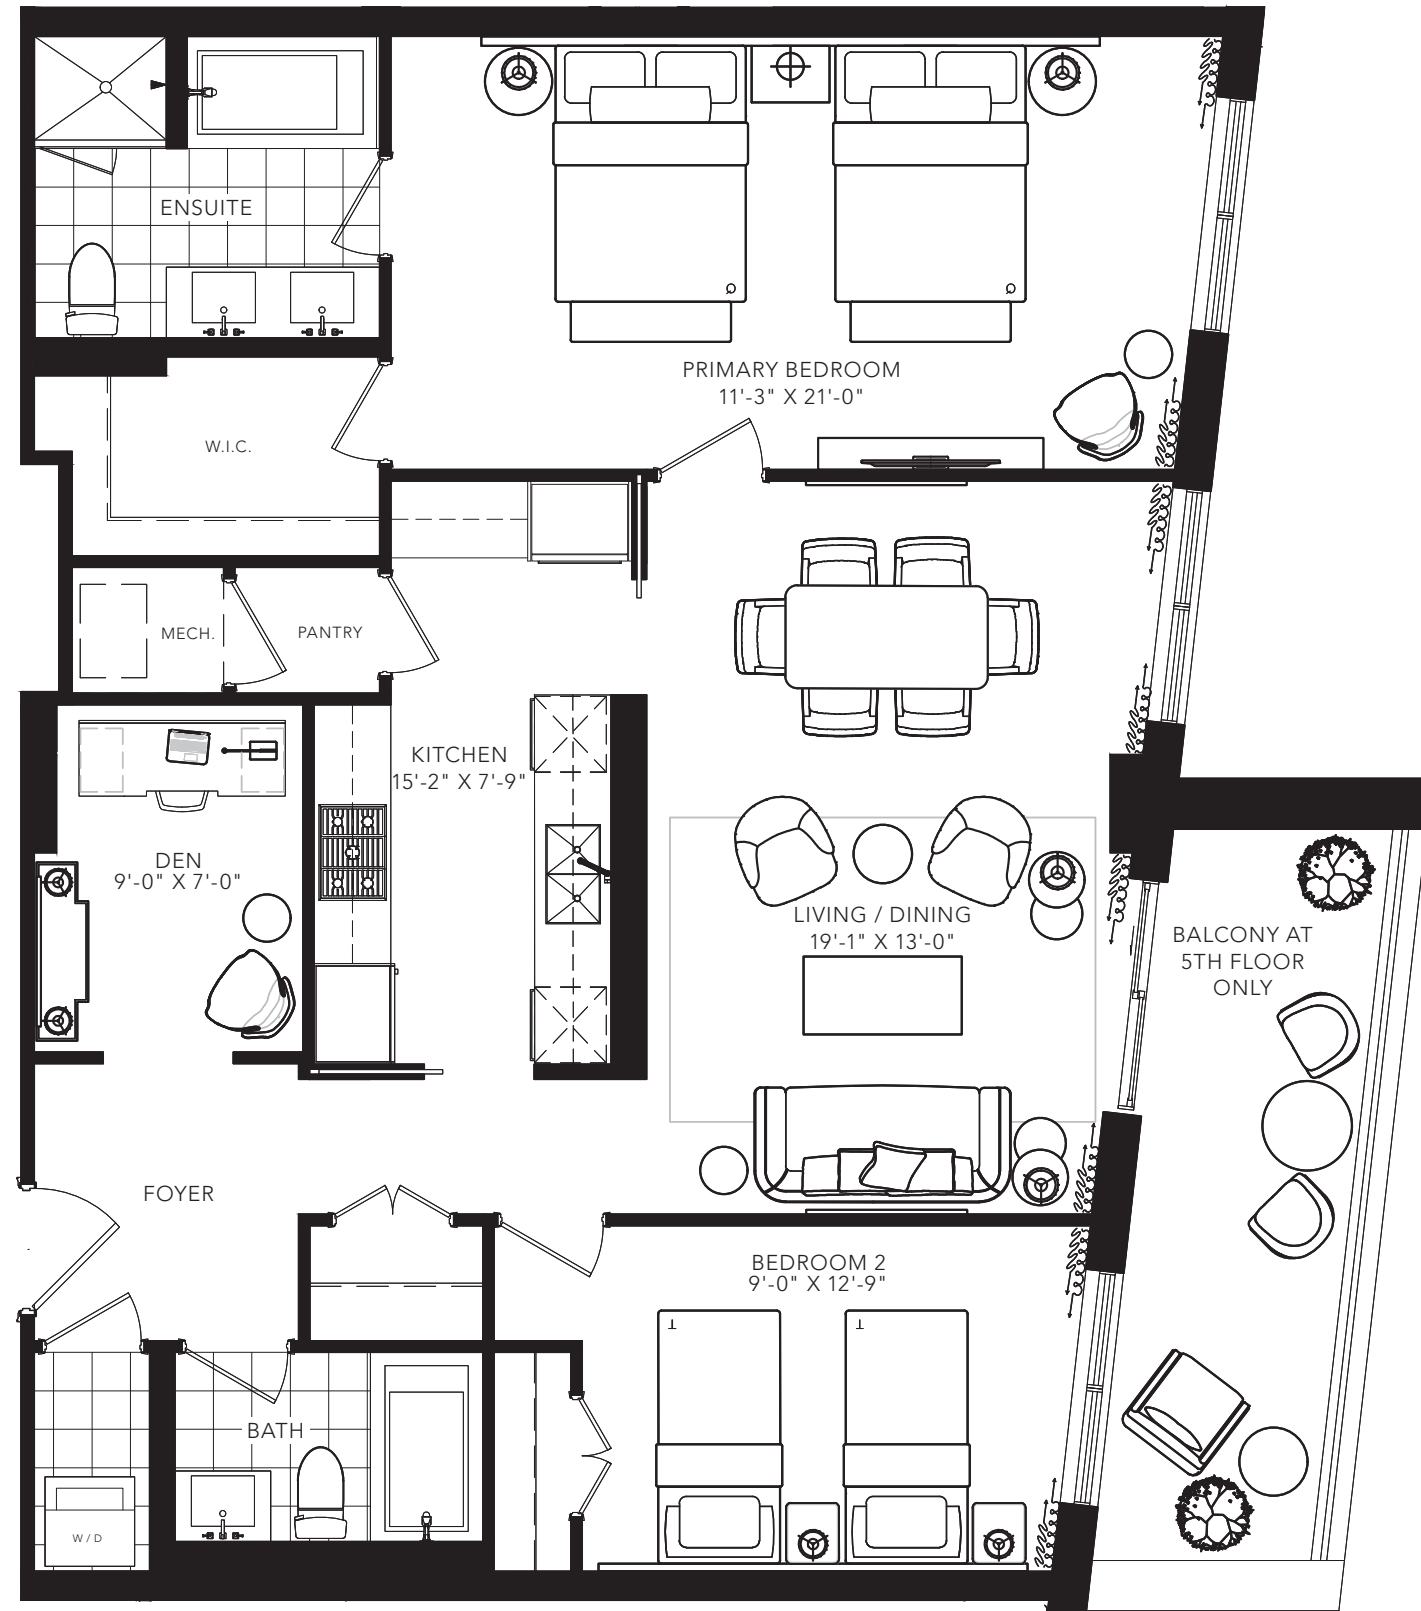

**KELSO**

2 BEDROOM + DEN  
1216 SQ. FT.

FLOOR 4

FLOOR 5

FLOOR 6

All areas and stated room dimensions are approximate. Floor area measured in accordance with Tarion requirements. Actual living area will vary from floor area stated. Furniture not included. Plan may be reversed. All illustrations are artist's concept. E. & O.E. May 2021.