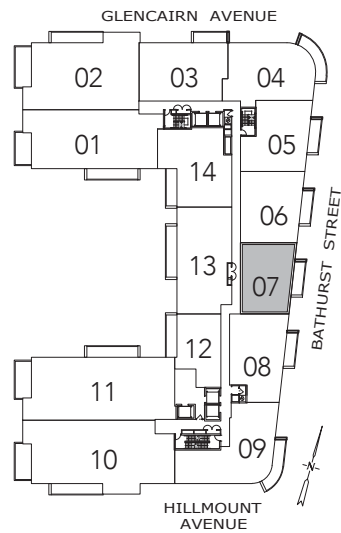

**KELSO**

2 BEDROOM + DEN  
1216 SQ. FT.

FLOOR 4

FLOOR 5

FLOOR 6

All areas and stated room dimensions are approximate. Floor area measured in accordance with Tarion requirements. Actual living area will vary from floor area stated. Furniture not included. Plan may be reversed. All illustrations are artist's concept. E. & O.E. May 2021.