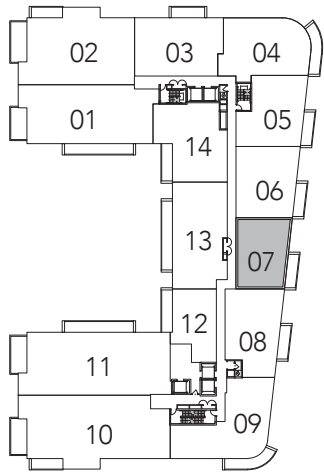

**KELSO**

2 BEDROOM + DEN  
1216 SQ. FT.

FLOOR 4

FLOOR 5

FLOOR 6

All areas and stated room dimensions are approximate. Floor area measured in accordance with Tarion requirements. Actual living area will vary from floor area stated. Furniture not included. Plan may be reversed. All illustrations are artist's concept. E. & O.E. May 2021.