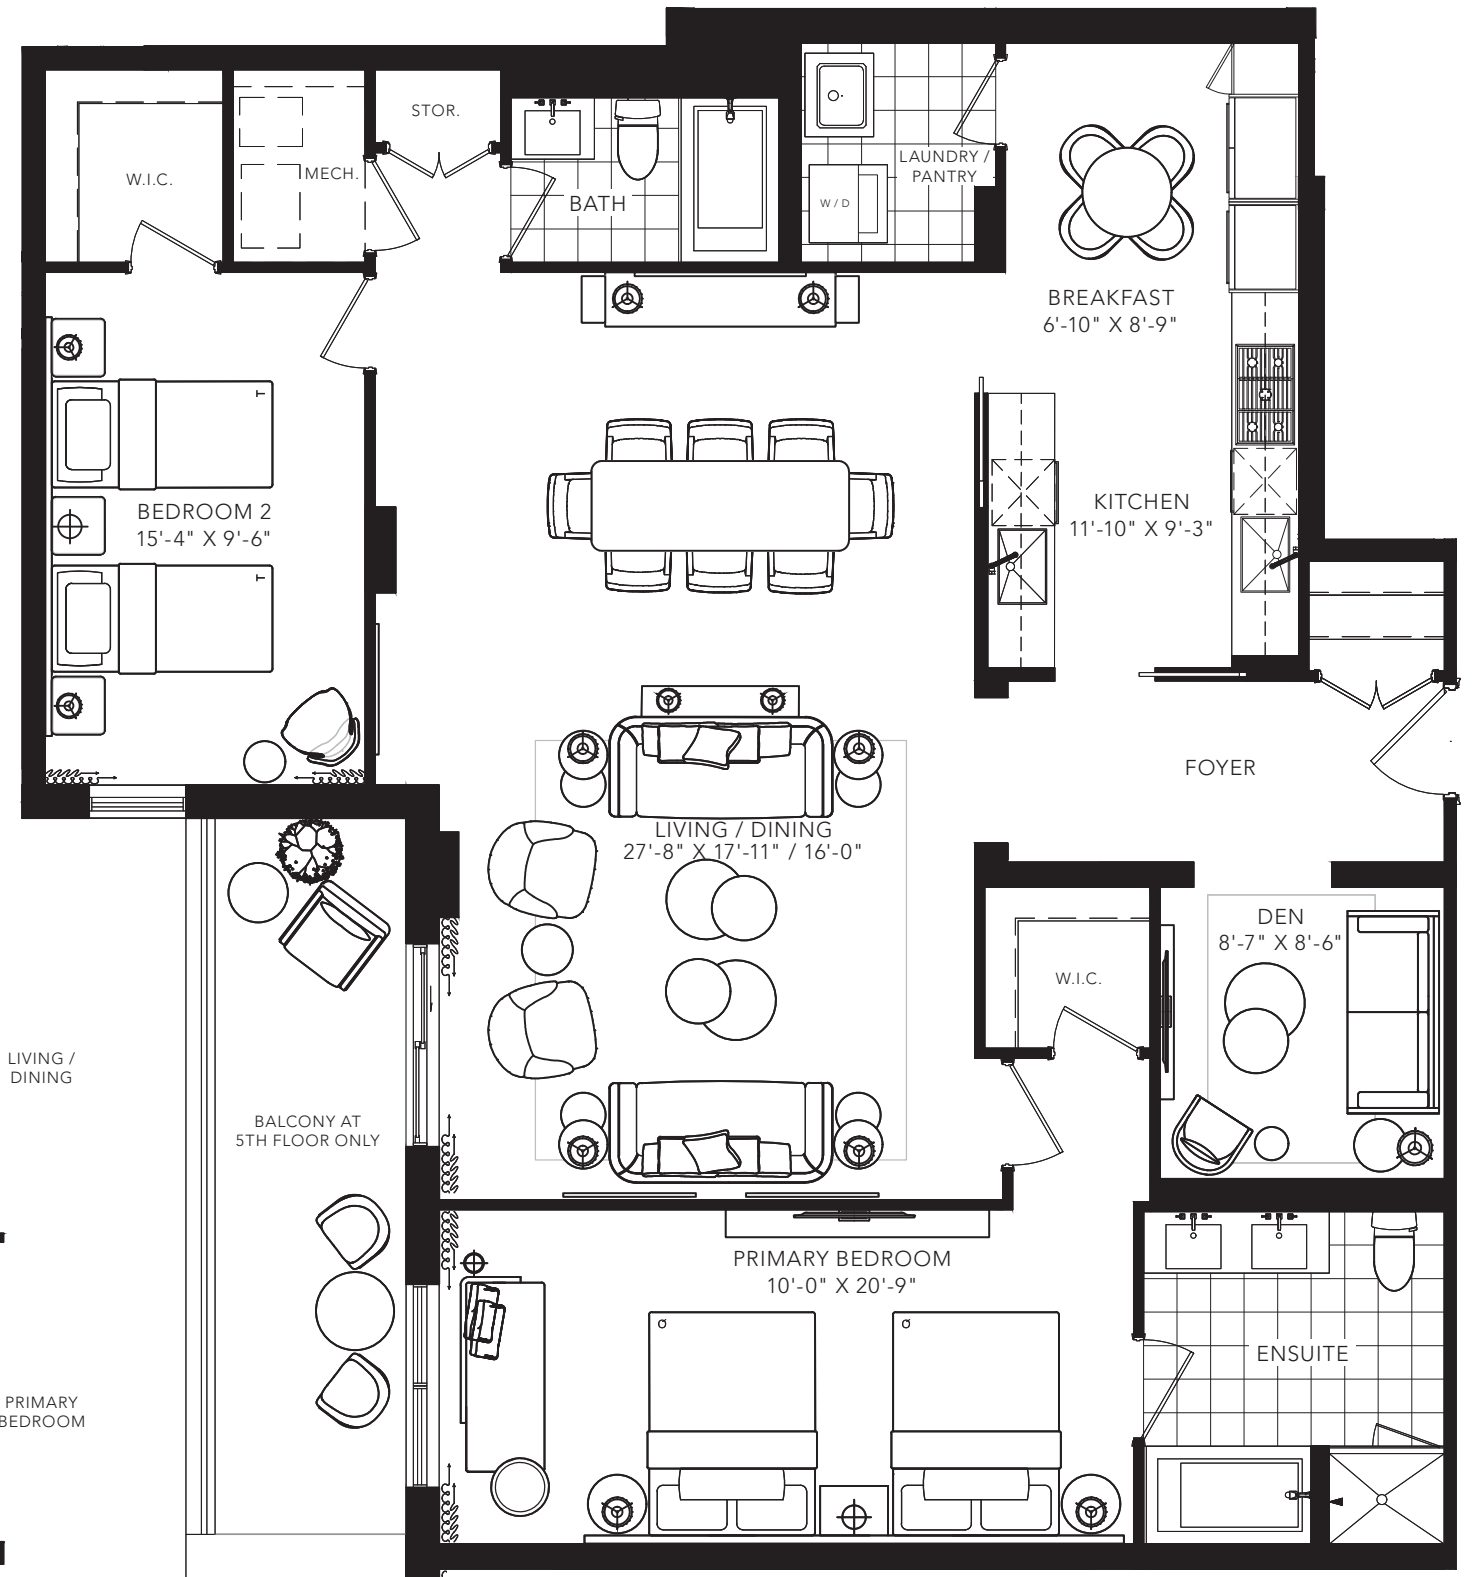

LATIMER

2 BEDROOM + DEN  
1629 SQ. FT.

FLOOR 4

FLOOR 5

FLOOR 6

4TH FLOOR TERRACE

6TH FLOOR BALCONY

All areas and stated room dimensions are approximate. Floor area measured in accordance with Tarion requirements. Actual living area will vary from floor area stated. Furniture not included. Plan may be reversed. All illustrations are artist's concept. E. & O.E. May 2021.