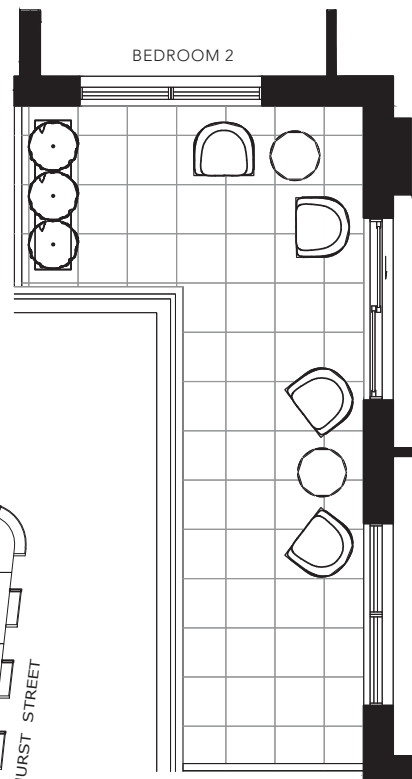

LATIMER

2 BEDROOM + DEN  
1629 SQ. FT.

FLOOR 4

FLOOR 5

FLOOR 6

4TH FLOOR TERRACE

6TH FLOOR BALCONY

All areas and stated room dimensions are approximate. Floor area measured in accordance with Tarion requirements. Actual living area will vary from floor area stated. Furniture not included. Plan may be reversed. All illustrations are artist's concept. E. & O.E. May 2021.