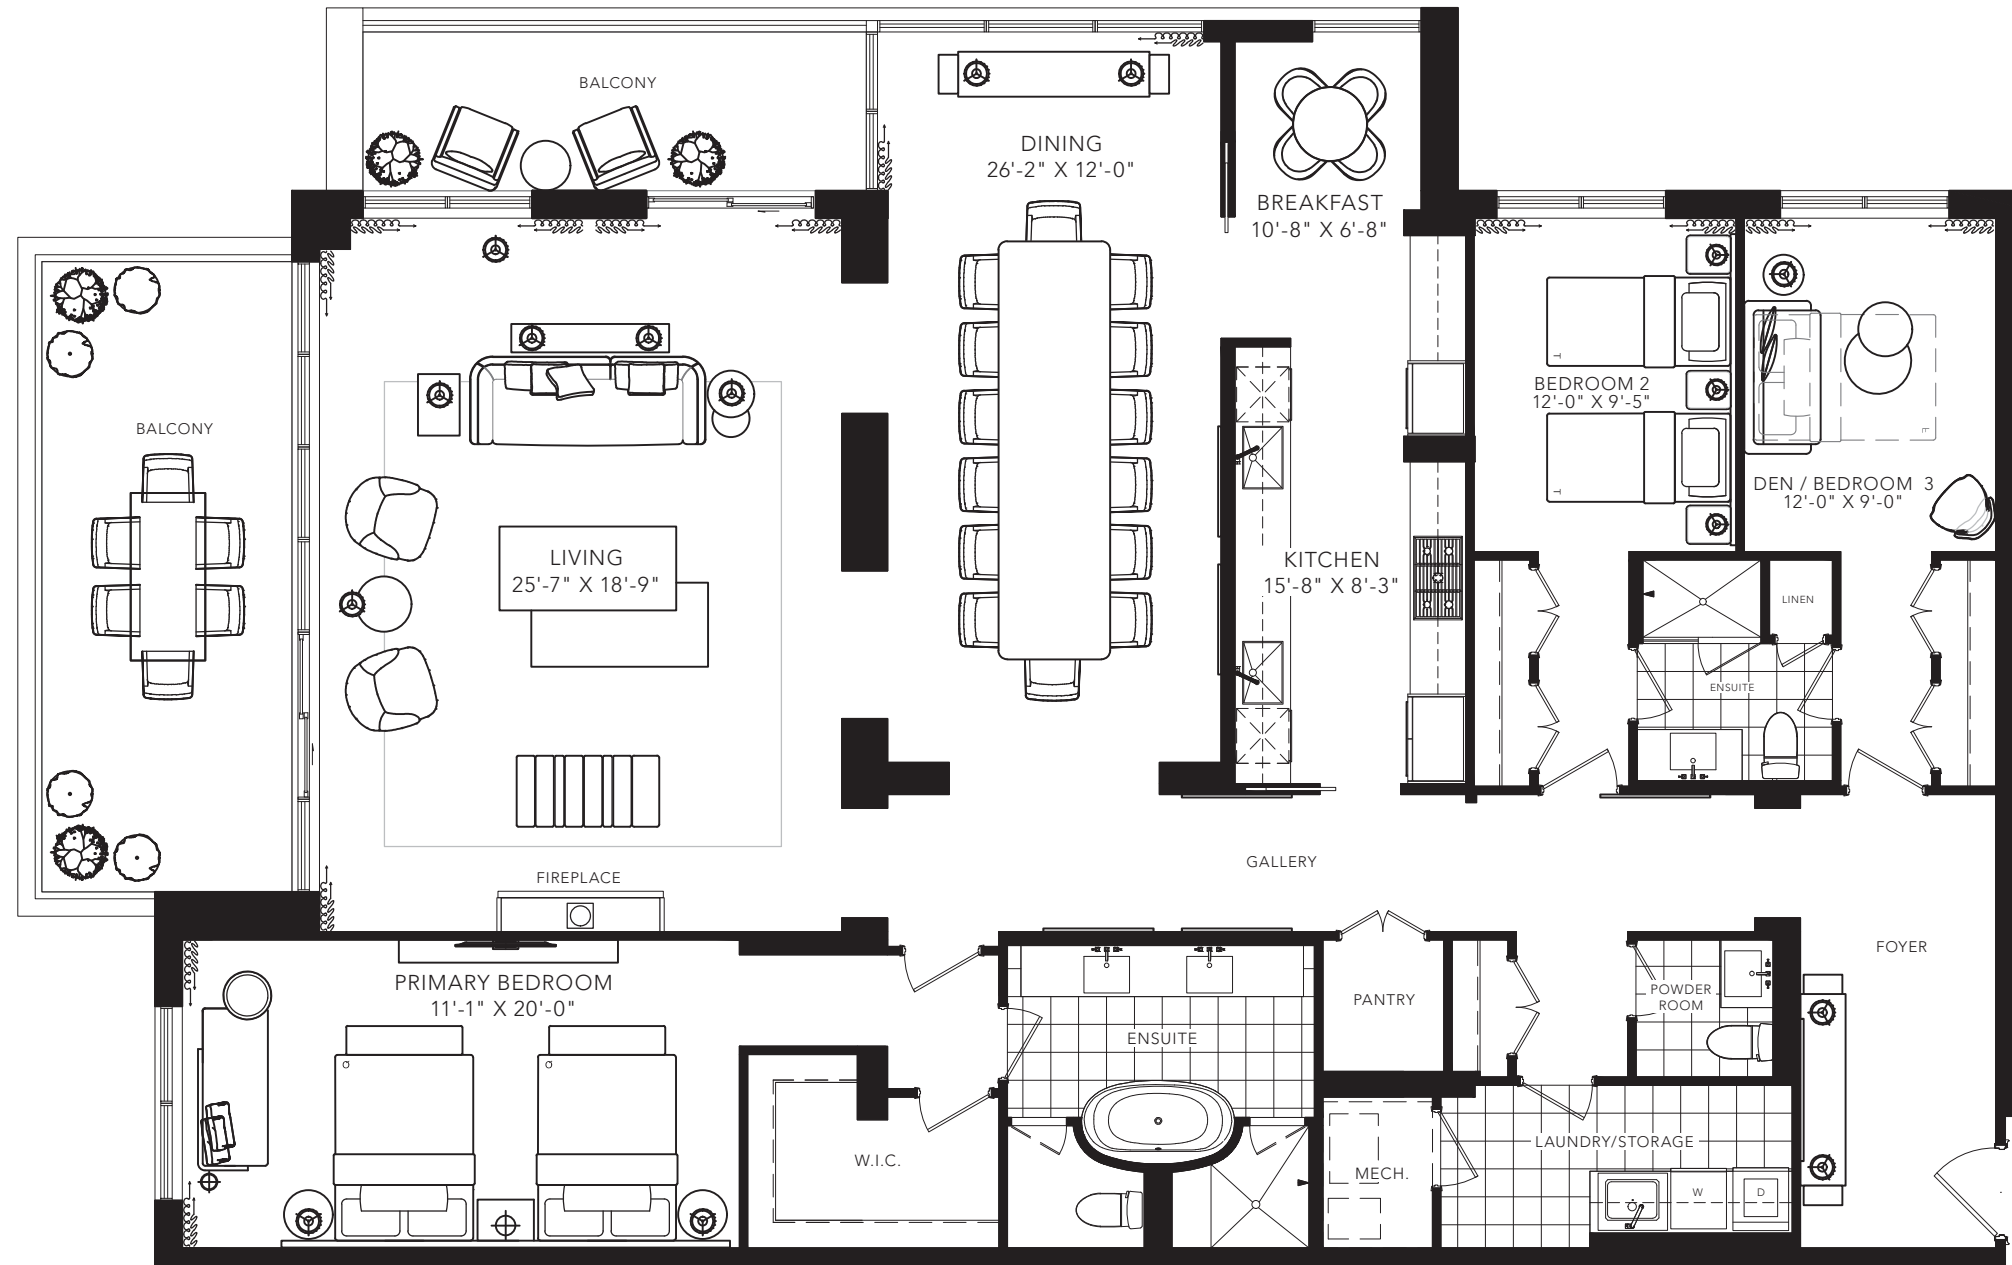

GLENHILL

CONDOMINIUMS

LYTTON

3 BEDROOM

2551 SQ. FT.

HILLMOUNT AVENUE  
FLOOR 5

All areas and stated room dimensions are approximate. Floor area measured in accordance with Tarion requirements. Actual living area will vary from floor area stated. Furniture not included. Plan may be reversed. All illustrations are artist's concept. E. & O.E. May 2021.