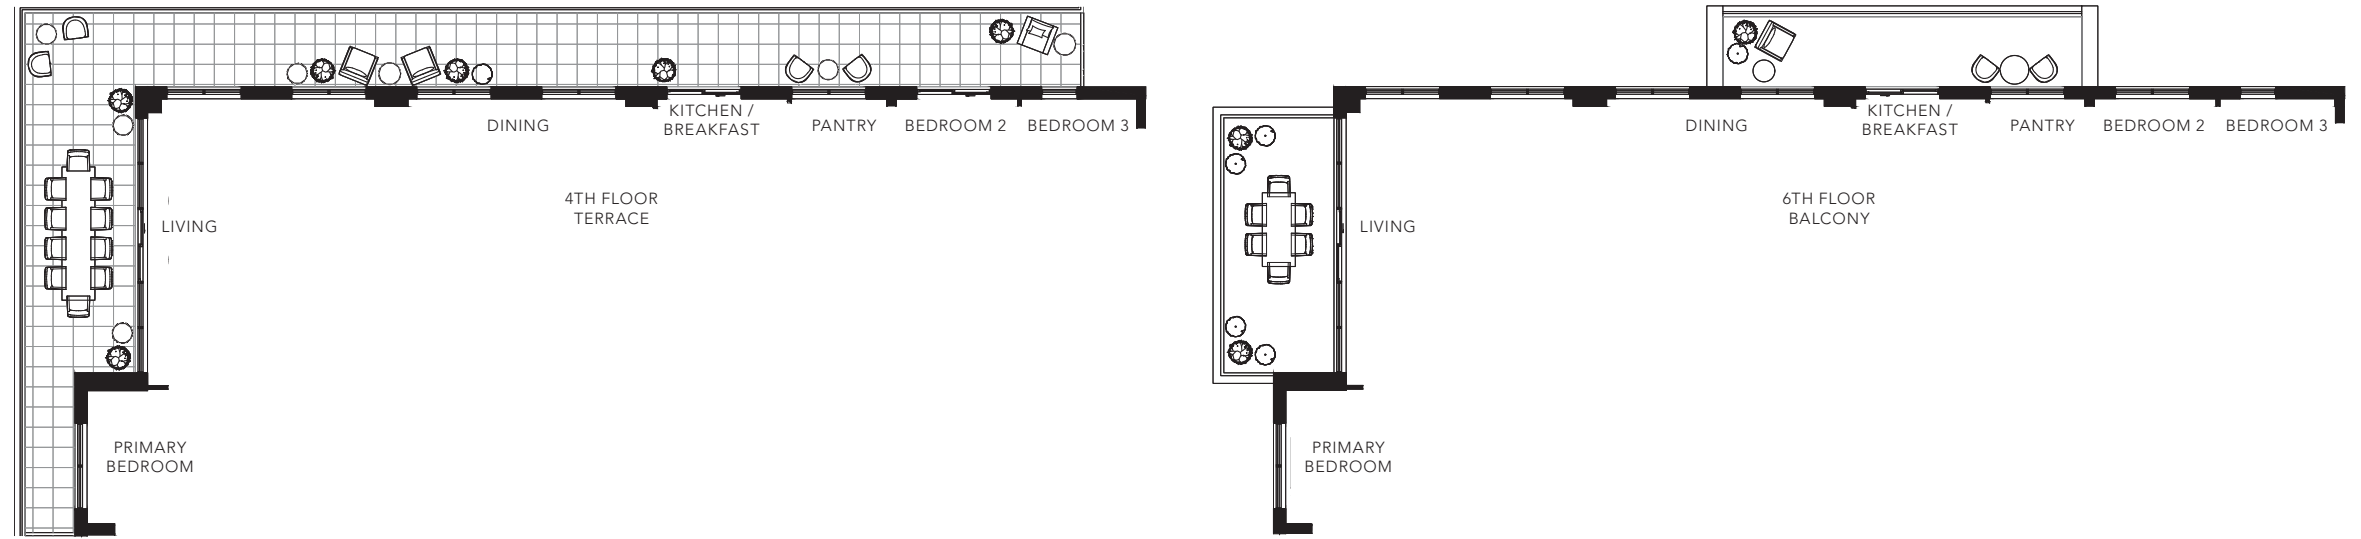

MAYFAIR

3 BEDROOM + DEN
3026 SQ. FT.

FLOOR 4

FLOOR 5

FLOOR 6

All areas and stated room dimensions are approximate. Floor area measured in accordance with Tarion requirements. Actual living area will vary from floor area stated. Furniture not included. Plan may be reversed. All illustrations are artist's concept. E. & O.E. May 2021.