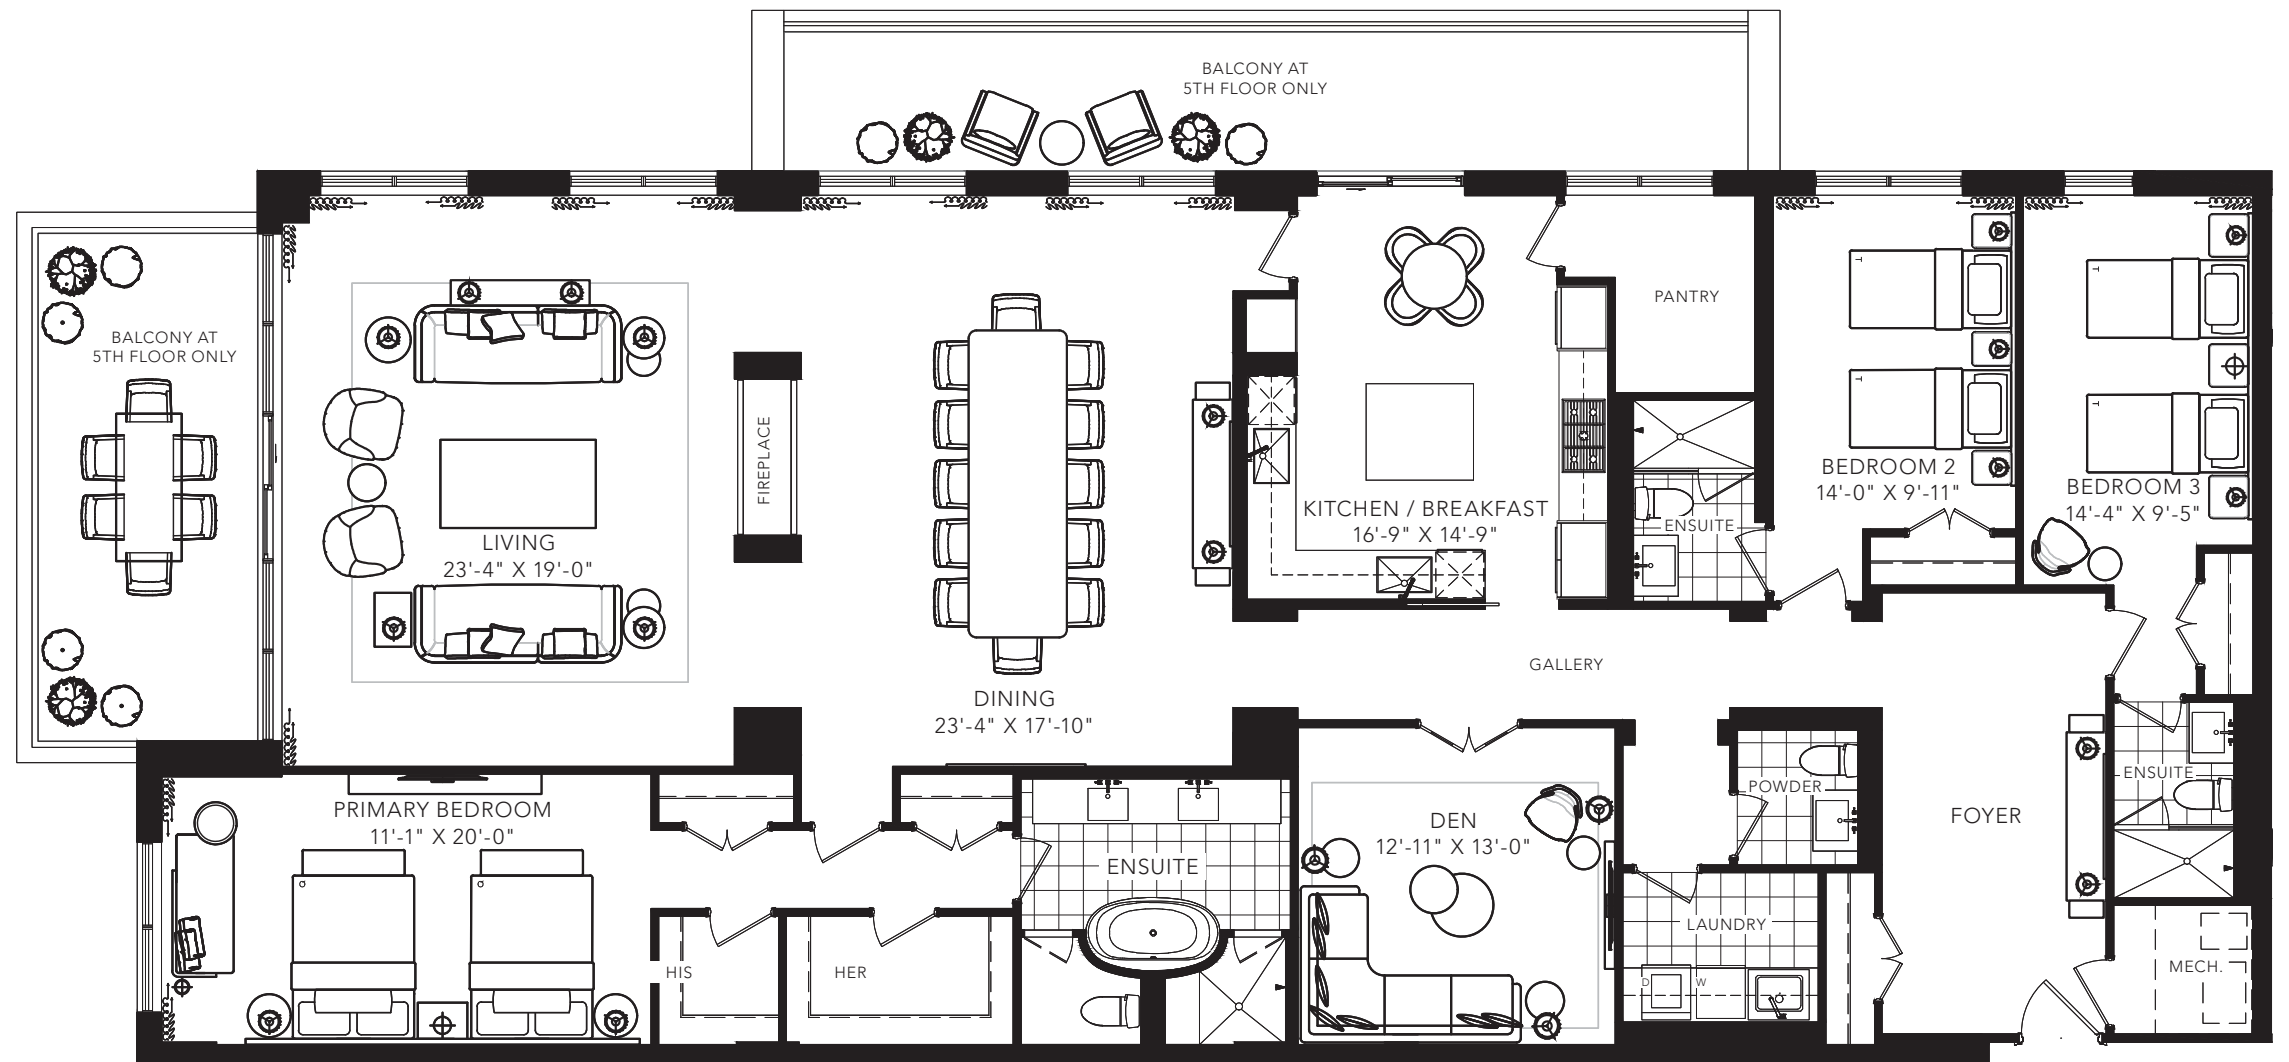

MAYFAIR

3 BEDROOM + DEN
3026 SQ. FT.

FLOOR 4

FLOOR 5

FLOOR 6

All areas and stated room dimensions are approximate. Floor area measured in accordance with Tarion requirements. Actual living area will vary from floor area stated. Furniture not included. Plan may be reversed. All illustrations are artist's concept. E. & O.E. May 2021.