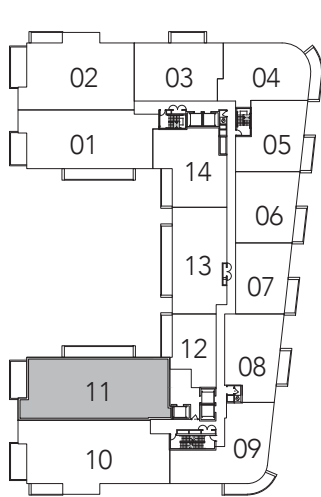

MAYFAIR

3 BEDROOM + DEN
3026 SQ. FT.

FLOOR 4

FLOOR 5

FLOOR 6

All areas and stated room dimensions are approximate. Floor area measured in accordance with Tarion requirements. Actual living area will vary from floor area stated. Furniture not included. Plan may be reversed. All illustrations are artist's concept. E. & O.E. May 2021.