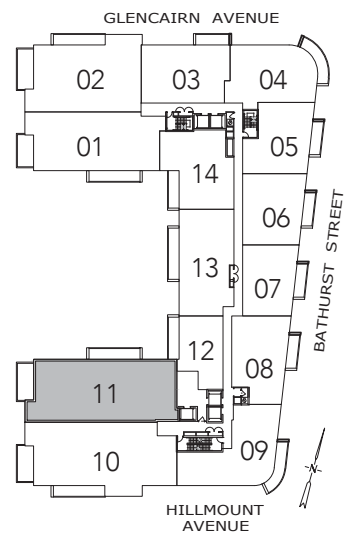

MAYFAIR

3 BEDROOM + DEN
3026 SQ. FT.

FLOOR 4

FLOOR 5

FLOOR 6

All areas and stated room dimensions are approximate. Floor area measured in accordance with Tarion requirements. Actual living area will vary from floor area stated. Furniture not included. Plan may be reversed. All illustrations are artist's concept. E. & O.E. May 2021.