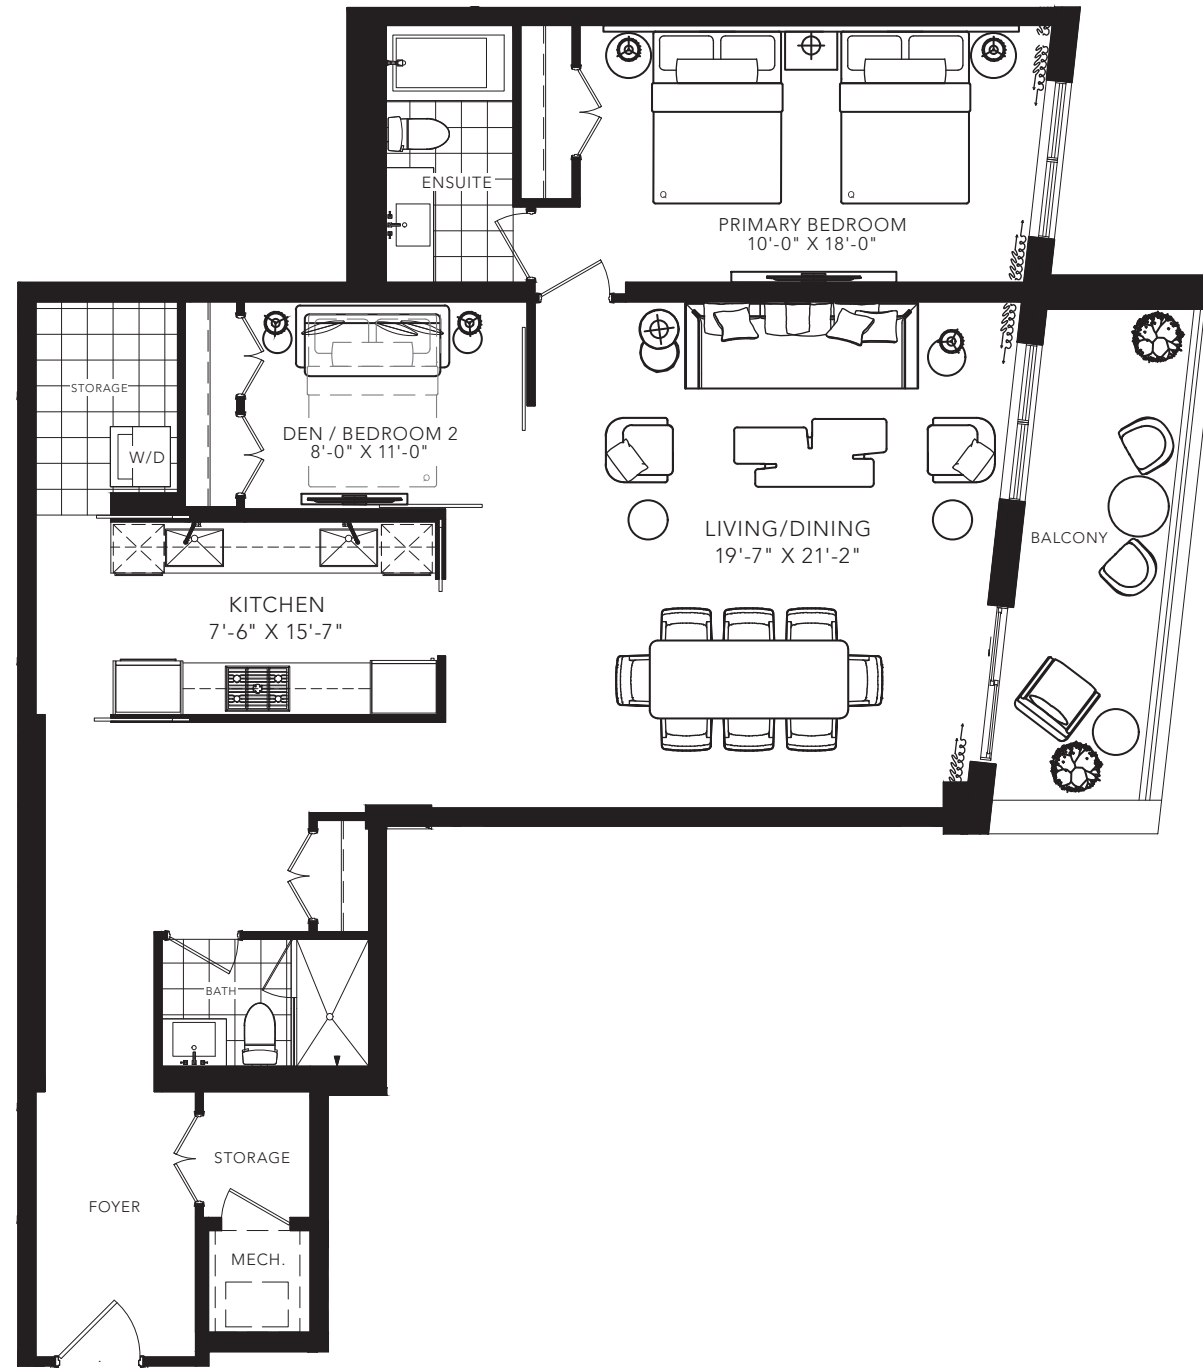

GLENHILL

CONDOMINIUMS

MEADOWBROOK

2 BEDROOM

1337 SQ. FT.

FLOOR 7

All areas and stated room dimensions are approximate. Floor area measured in accordance with Tarion requirements. Actual living area will vary from floor area stated. Furniture not included. Plan may be reversed. All illustrations are artist's concept. E. & O.E. May 2021.