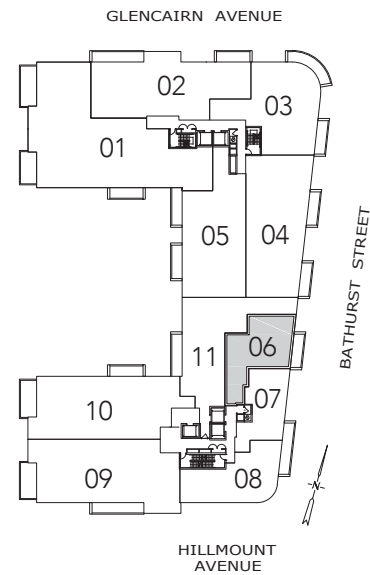

GLENHILL

CONDOMINIUMS

MEADOWBROOK

2 BEDROOM

1337 SQ. FT.

FLOOR 7

All areas and stated room dimensions are approximate. Floor area measured in accordance with Tarion requirements. Actual living area will vary from floor area stated. Furniture not included. Plan may be reversed. All illustrations are artist's concept. E. & O.E. May 2021.