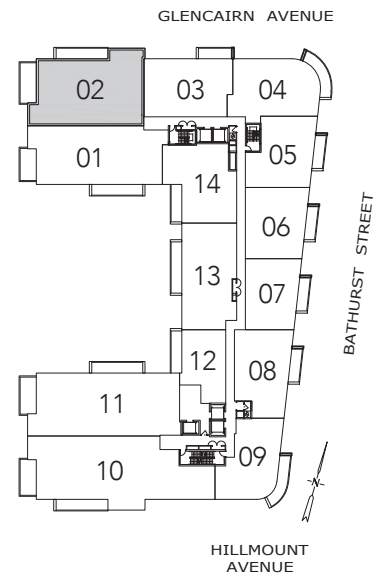

GLENHILL

CONDOMINIUMS

MELROSE

3 BEDROOM

2549 SQ. FT.

FLOOR 6

All areas and stated room dimensions are approximate. Floor area measured in accordance with Tarion requirements. Actual living area will vary from floor area stated. Furniture not included. Plan may be reversed. All illustrations are artist's concept. E. & O.E. May 2021.