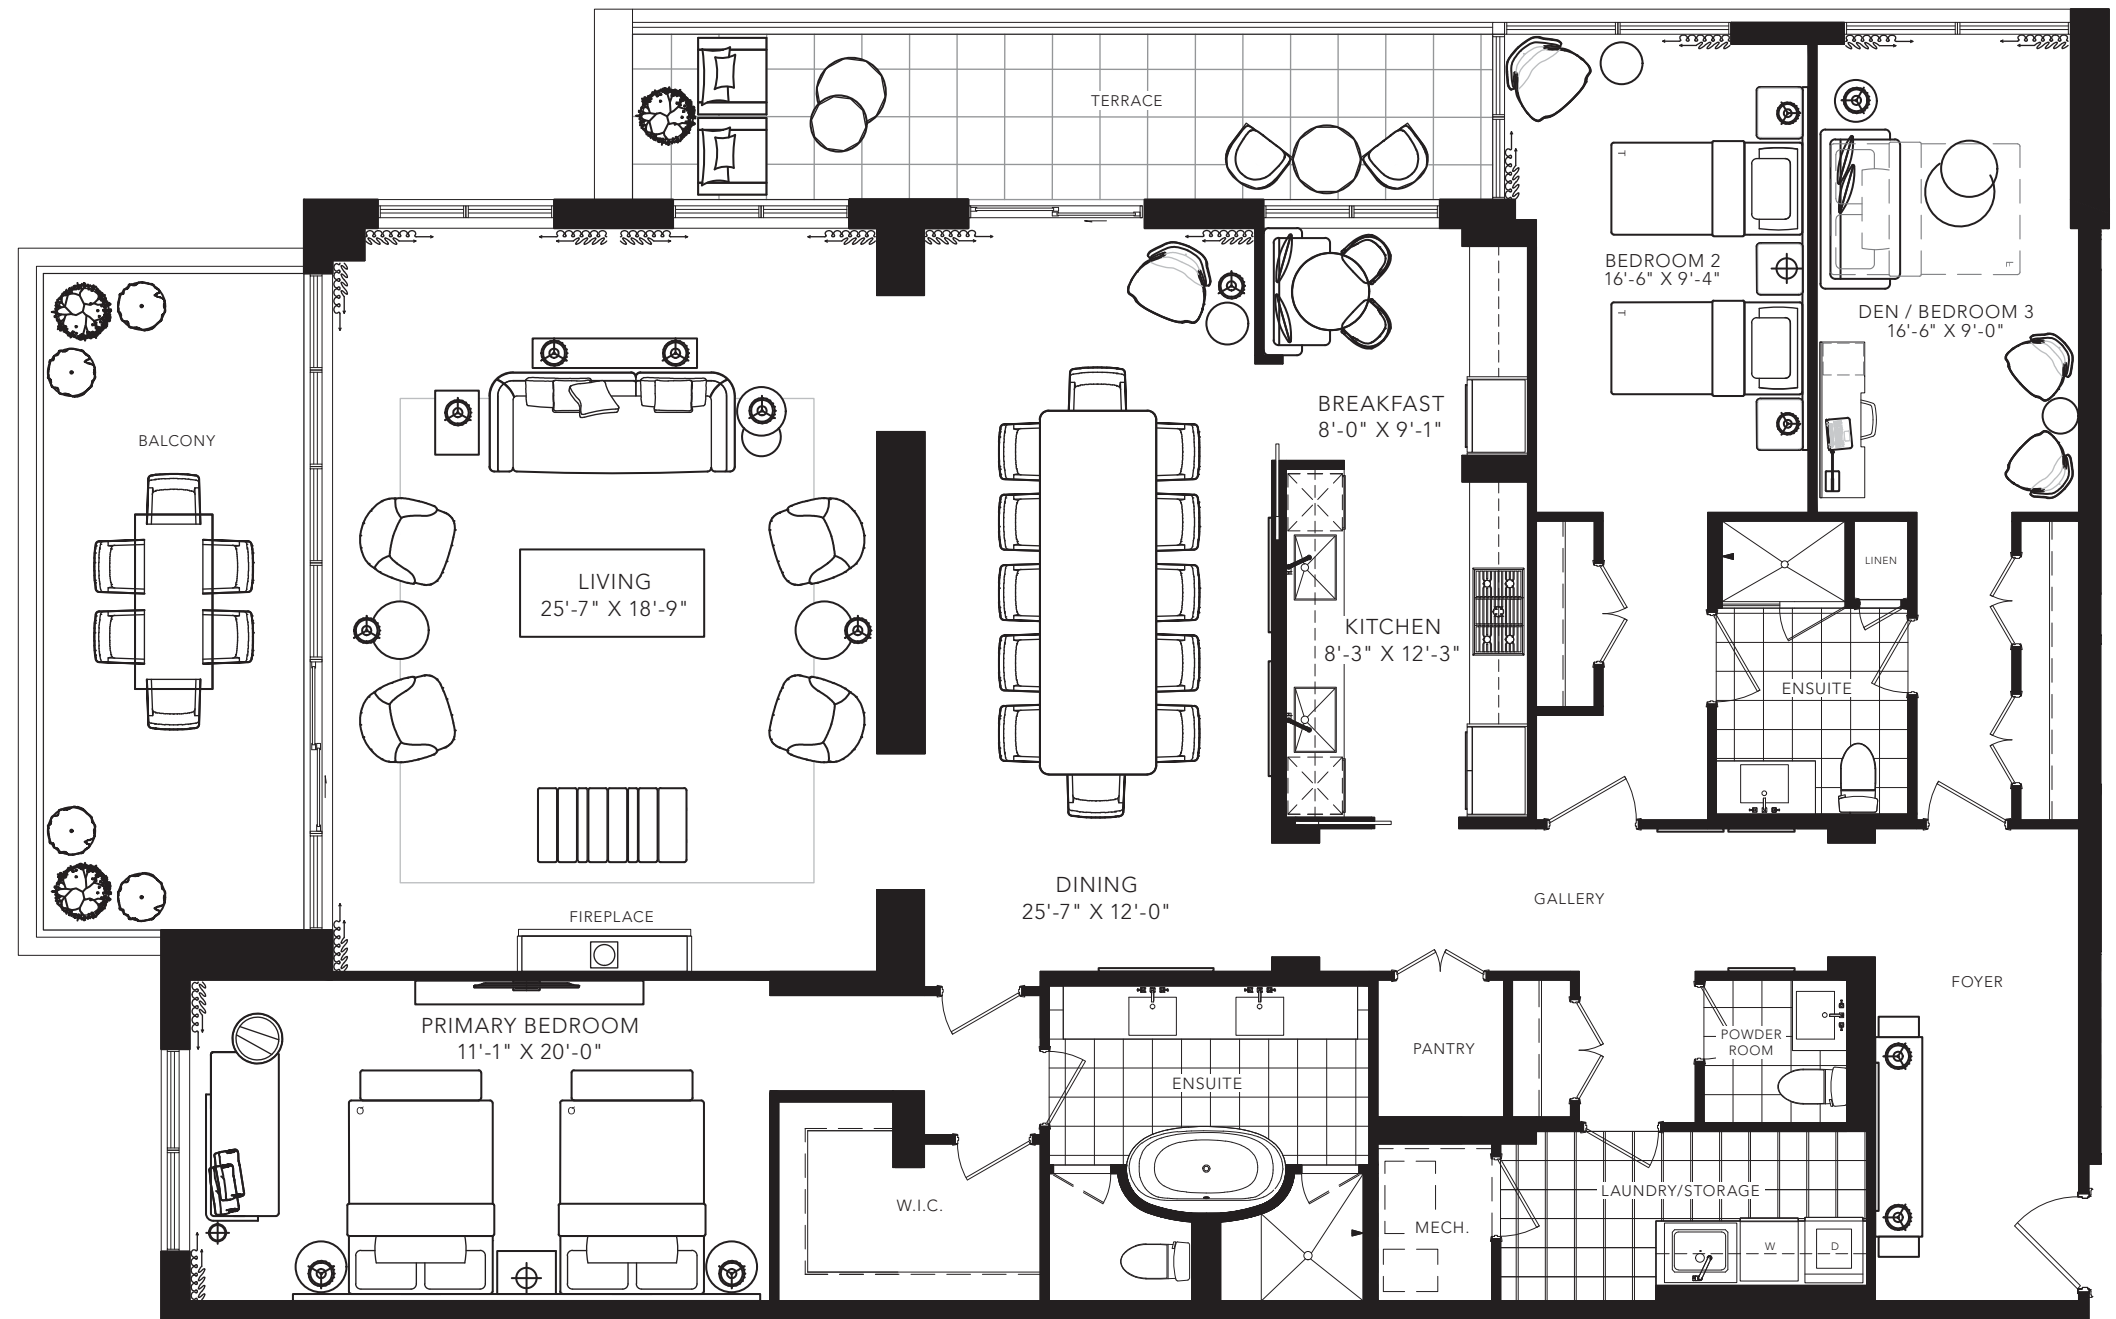

GLENHILL

CONDOMINIUMS

MELROSE

3 BEDROOM

2549 SQ. FT.

FLOOR 6

All areas and stated room dimensions are approximate. Floor area measured in accordance with Tarion requirements. Actual living area will vary from floor area stated. Furniture not included. Plan may be reversed. All illustrations are artist's concept. E. & O.E. May 2021.