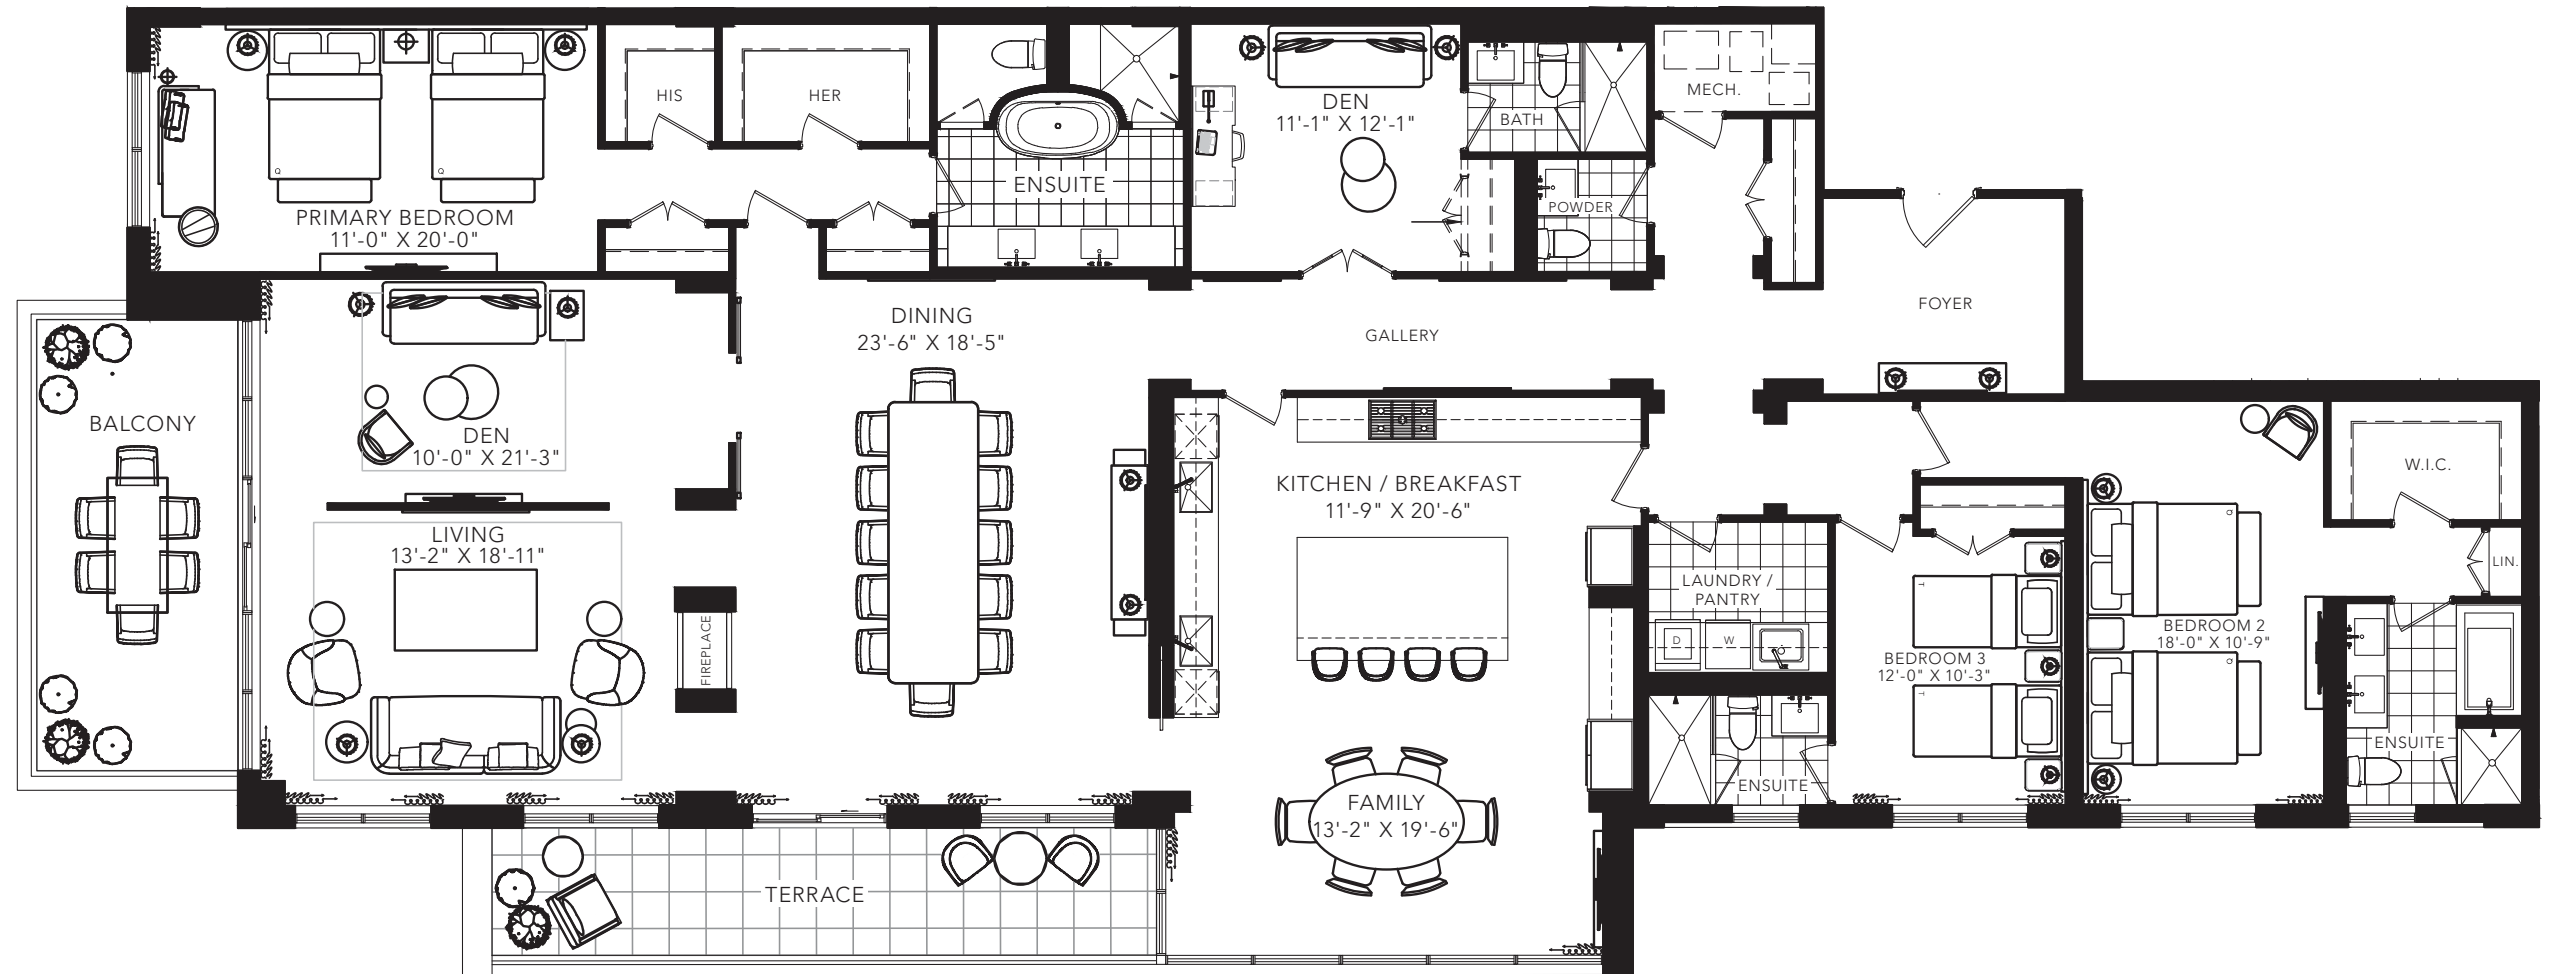

OLIVE

3 BEDROOM + 2 DENS
 3476 SQ. FT.

FLOOR 6

All areas and stated room dimensions are approximate. Floor area measured in accordance with Tarion requirements. Actual living area will vary from floor area stated. Furniture not included. Plan may be reversed. All illustrations are artist's concept. E. & O.E. May 2021.