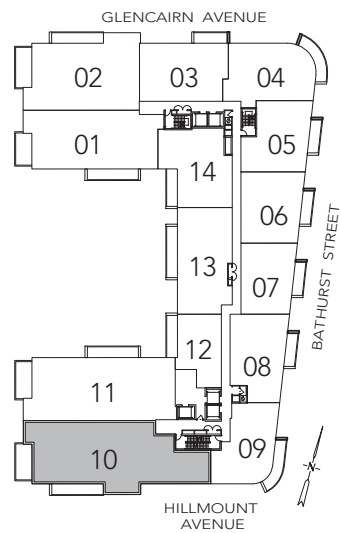

OLIVE

3 BEDROOM + 2 DENS
 3476 SQ. FT.

FLOOR 6

All areas and stated room dimensions are approximate. Floor area measured in accordance with Tarion requirements. Actual living area will vary from floor area stated. Furniture not included. Plan may be reversed. All illustrations are artist's concept. E. & O.E. May 2021.