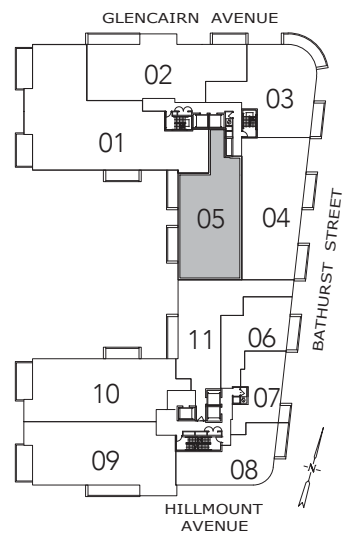

PLAYFAIR

2 BEDROOM + DEN

2568 SQ. FT.

FLOOR 7

All areas and stated room dimensions are approximate. Floor area measured in accordance with Tarion requirements. Actual living area will vary from floor area stated. Furniture not included. Plan may be reversed. All illustrations are artist's concept. E. & O.E. May 2021.