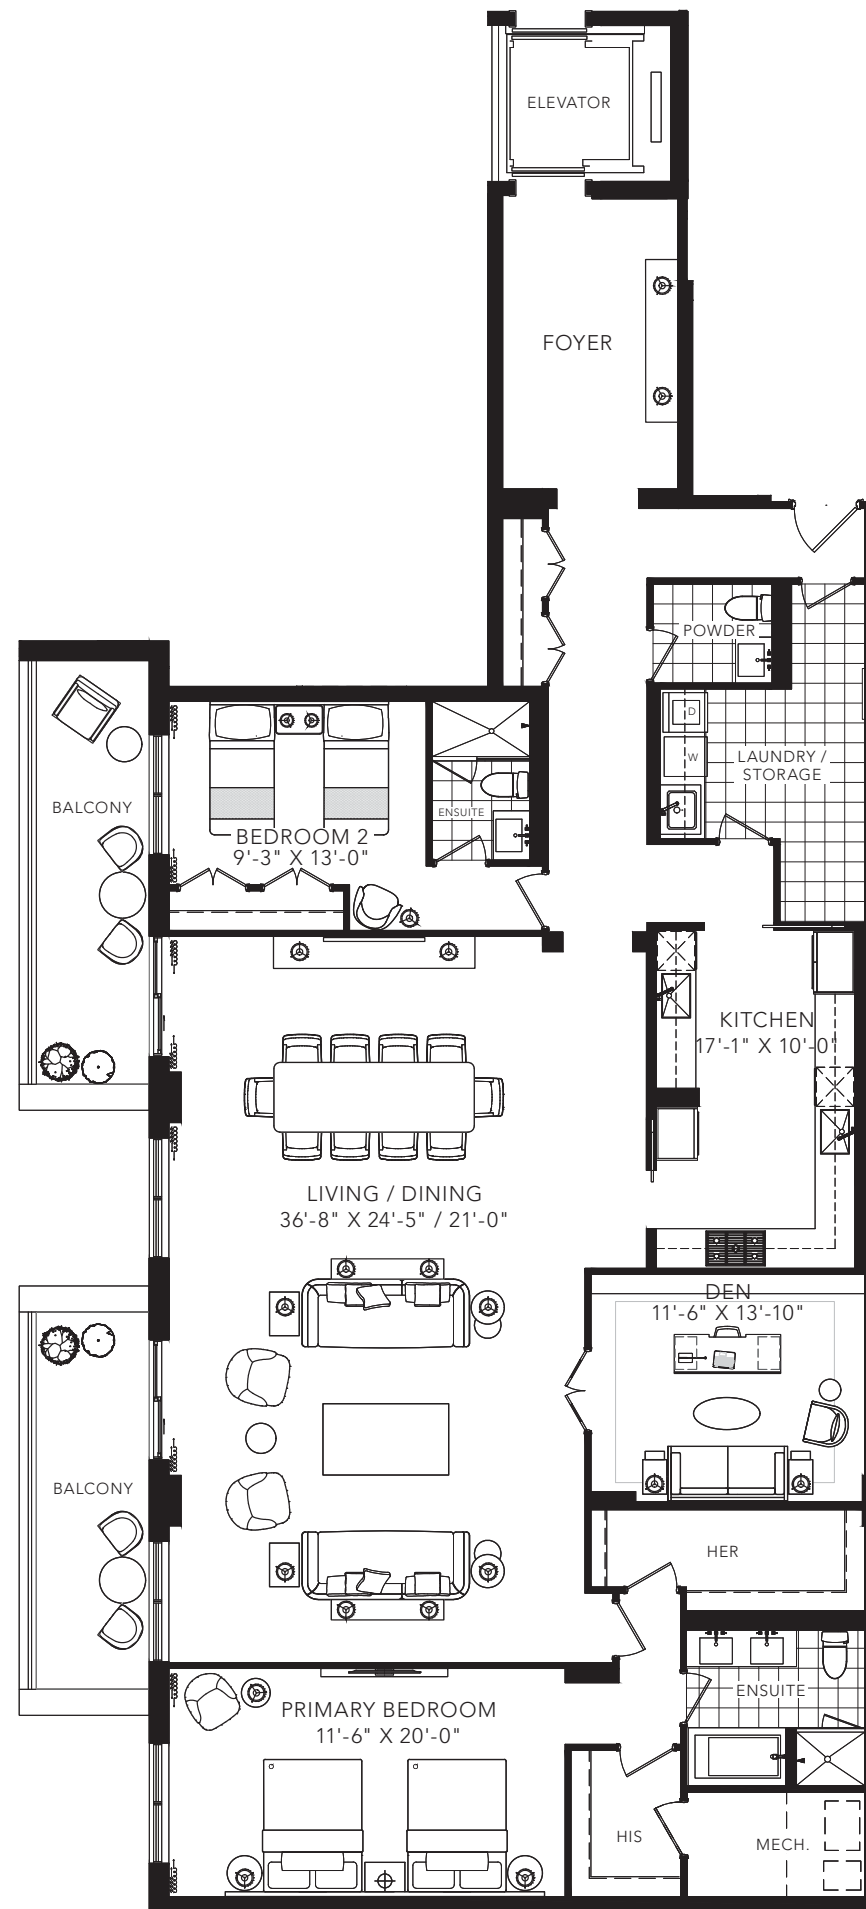

PLAYFAIR

2 BEDROOM + DEN

2568 SQ. FT.

FLOOR 7

All areas and stated room dimensions are approximate. Floor area measured in accordance with Tarion requirements. Actual living area will vary from floor area stated. Furniture not included. Plan may be reversed. All illustrations are artist's concept. E. & O.E. May 2021.