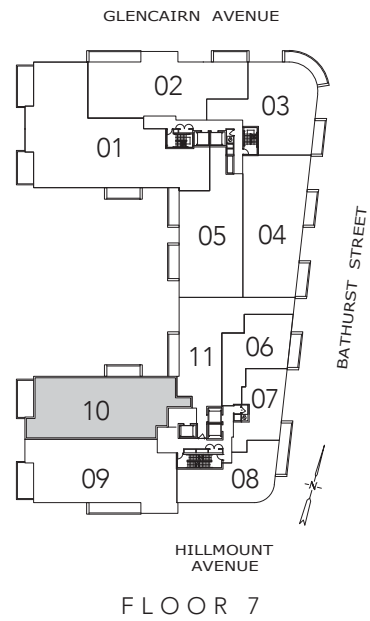

ROE

3 BEDROOM + FAMILY  
 2940 SQ. FT.

All areas and stated room dimensions are approximate. Floor area measured in accordance with Tarion requirements. Actual living area will vary from floor area stated. Furniture not included. Plan may be reversed. All illustrations are artist's concept. E. & O.E. May 2021.