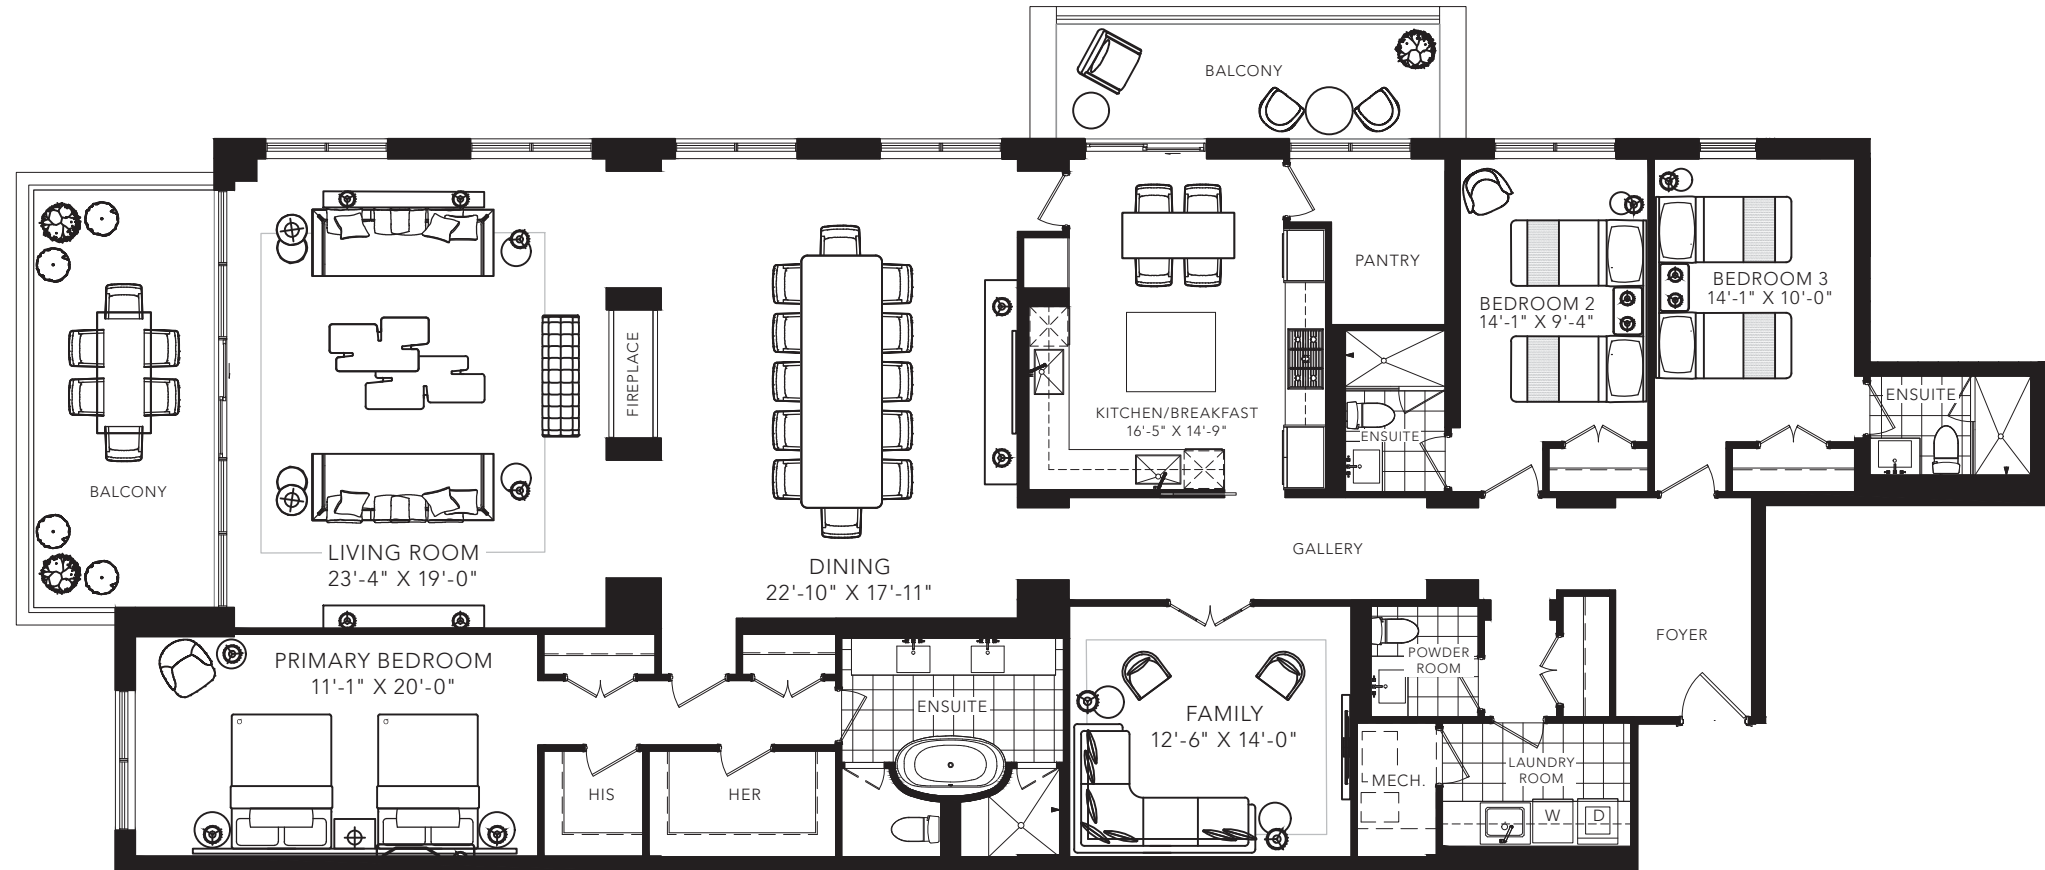

ROE

3 BEDROOM + FAMILY  
 2940 SQ. FT.

All areas and stated room dimensions are approximate. Floor area measured in accordance with Tarion requirements. Actual living area will vary from floor area stated. Furniture not included. Plan may be reversed. All illustrations are artist's concept. E. & O.E. May 2021.