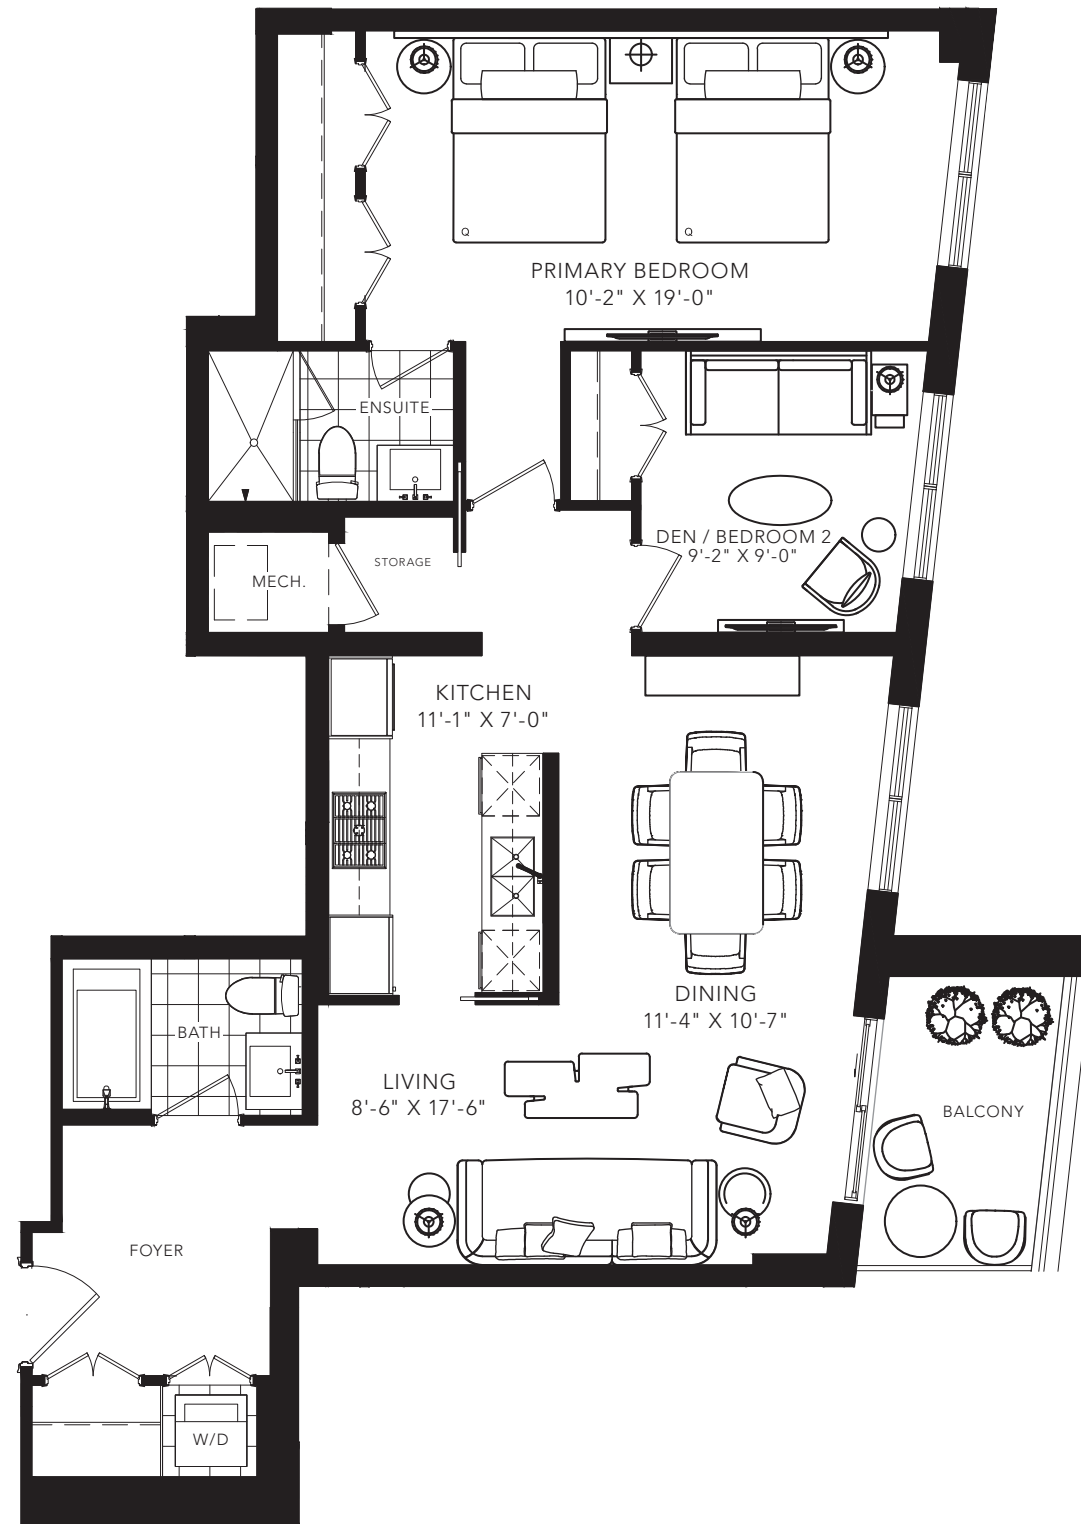

GLENHILL

CONDOMINIUMS

ROSELAWN

2 BEDROOM

1029 SQ. FT.

FLOOR 7

All areas and stated room dimensions are approximate. Floor area measured in accordance with Tarion requirements. Actual living area will vary from floor area stated. Furniture not included. Plan may be reversed. All illustrations are artist's concept. E. & O.E. May 2021.