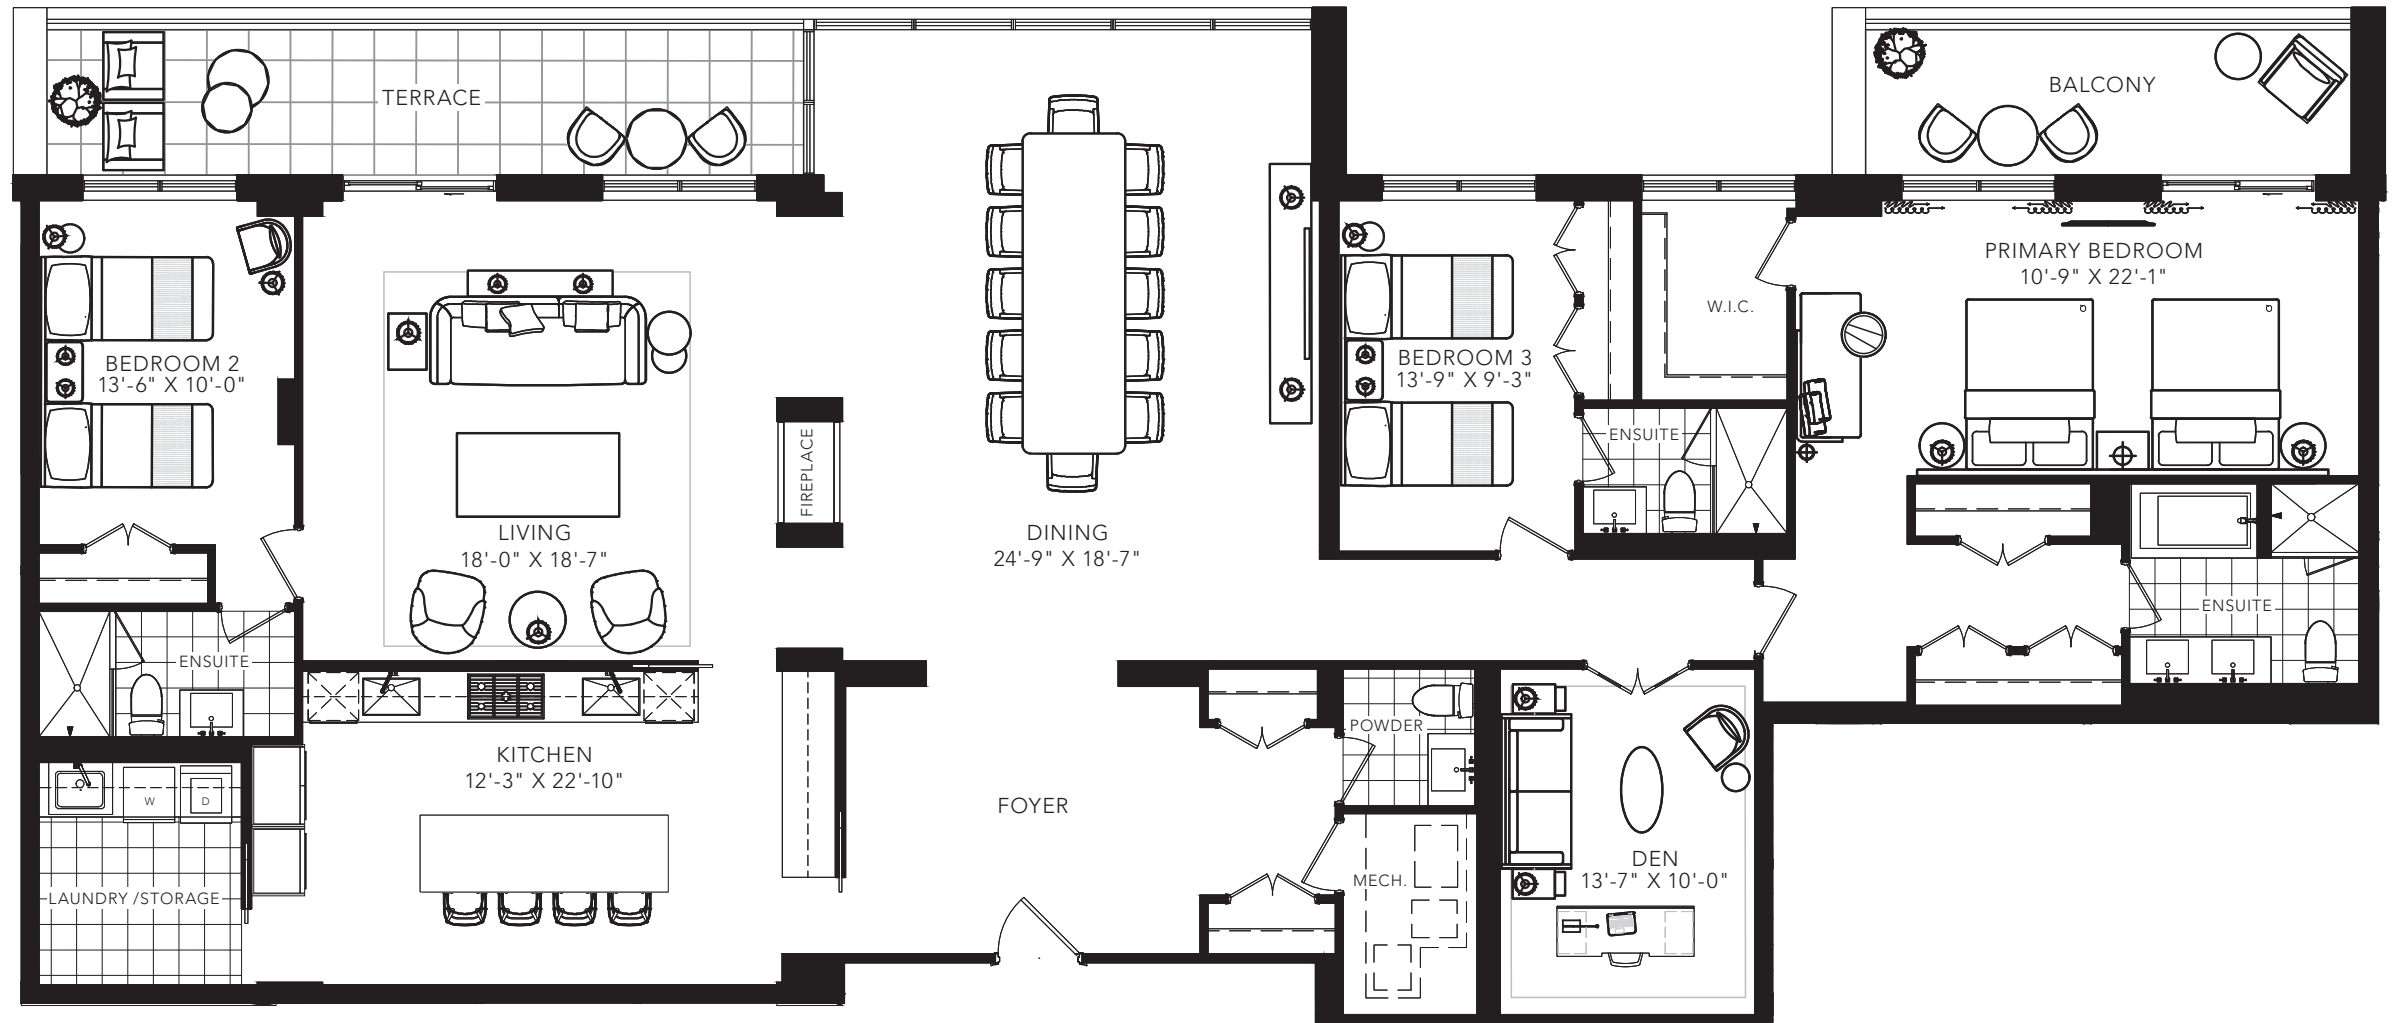

TIMBERLANE

3 BEDROOM + DEN
 2802 SQ. FT.

FLOOR 7

All areas and stated room dimensions are approximate. Floor area measured in accordance with Tarion requirements. Actual living area will vary from floor area stated. Furniture not included. Plan may be reversed. All illustrations are artist's concept. E. & O.E. May 2021.