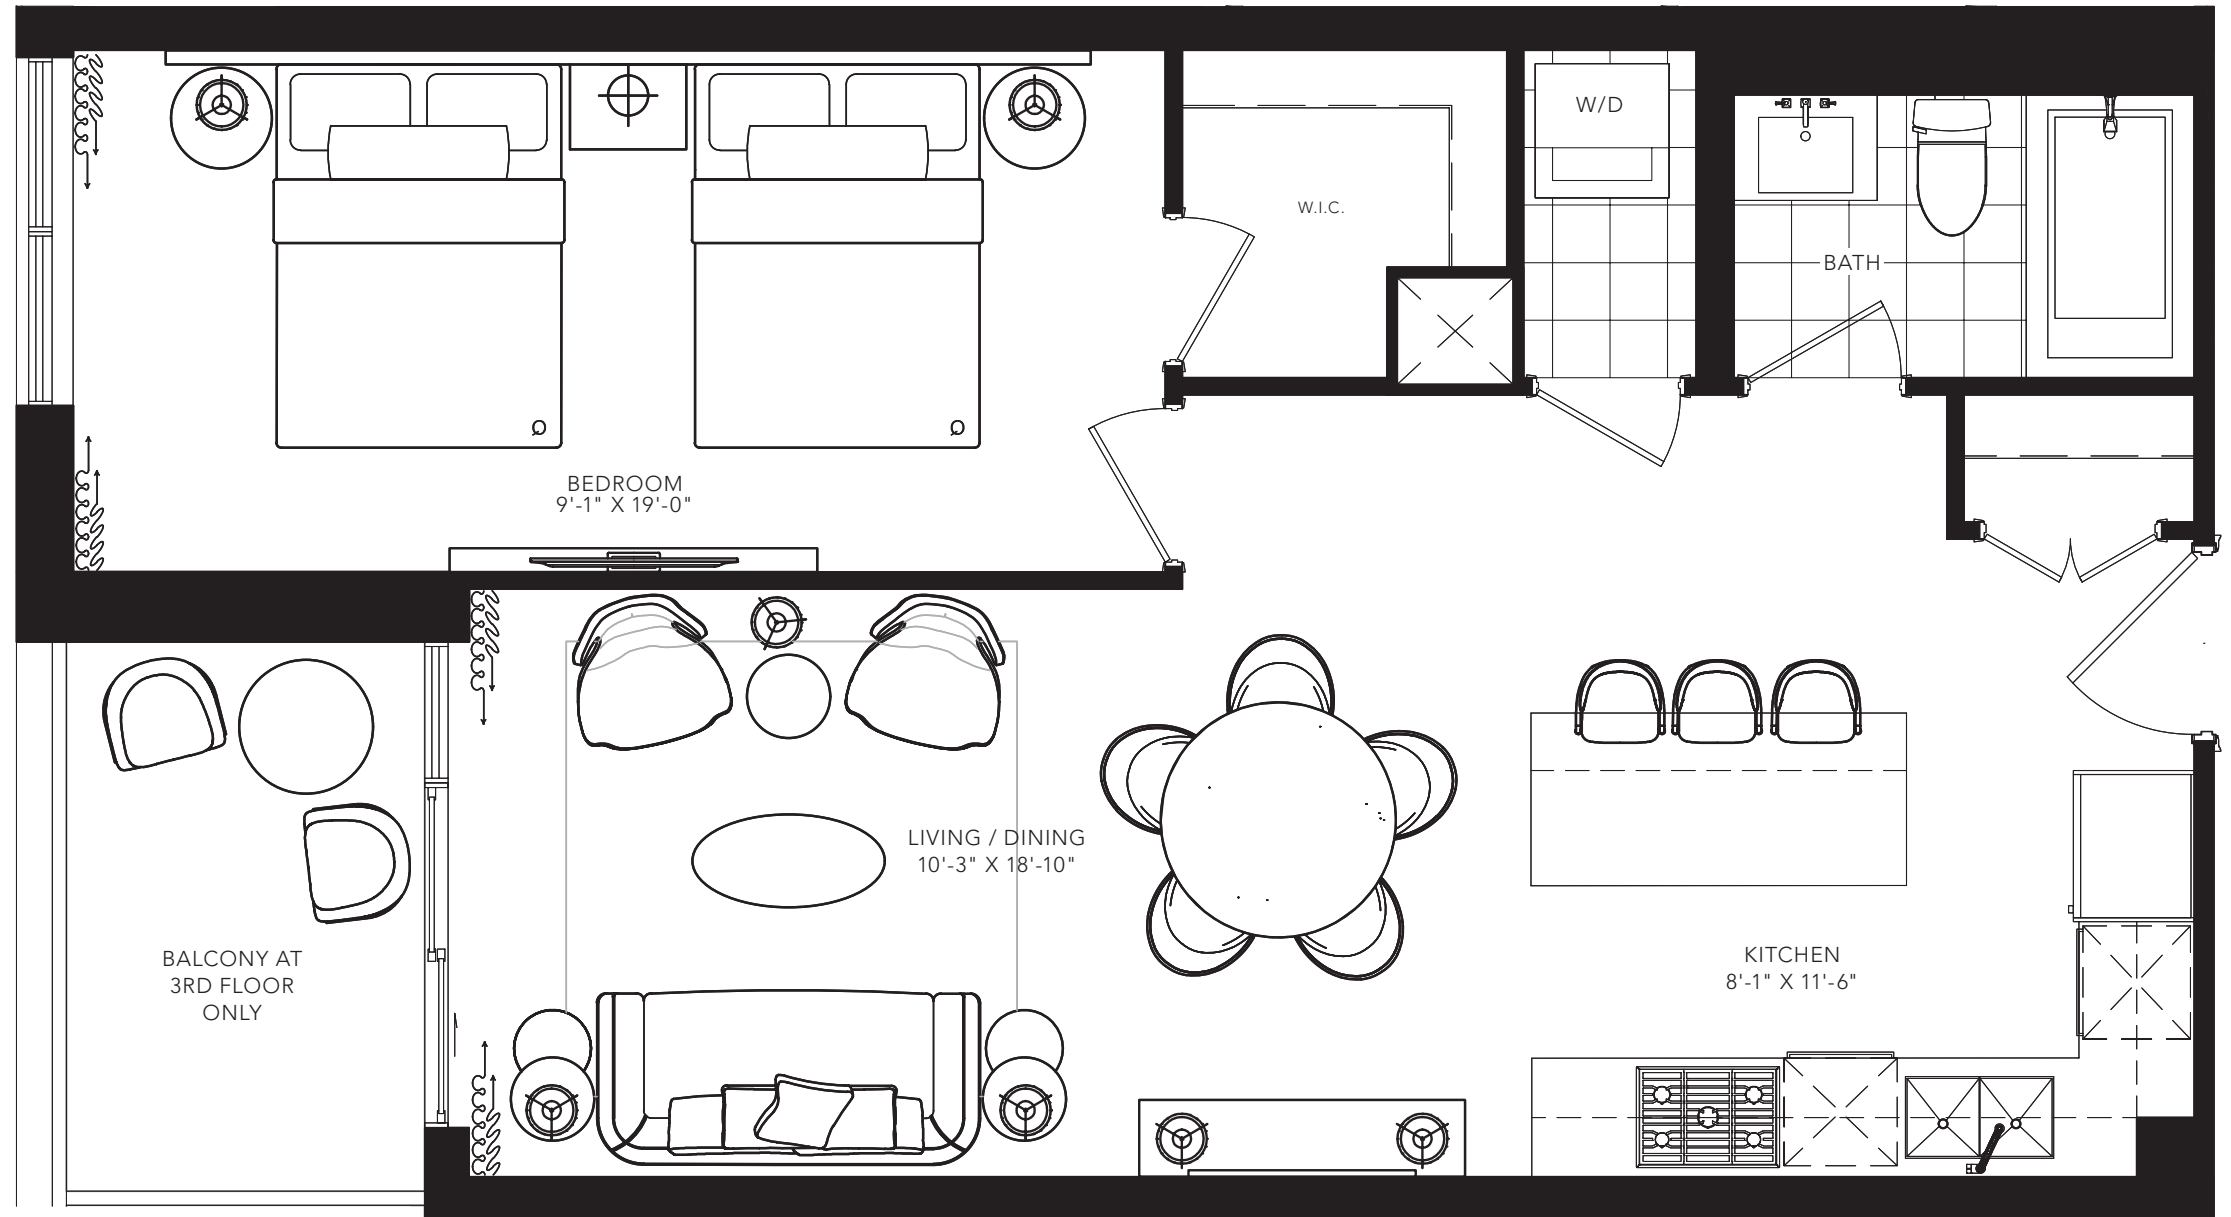

CARIBOU

1 BEDROOM  
710 SQ.FT.

FLOOR 2

FLOOR 3

2ND FLOOR  
TERRACE

All areas and stated room dimensions are approximate. Floor area measured in accordance with Tarion requirements. Actual living area will vary from floor area stated. Furniture not included. Plan may be reversed. All illustrations are artist's concept. E. & O.E. May 2021.