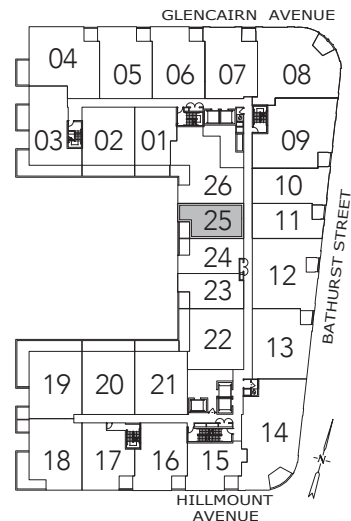

CARIBOU

1 BEDROOM  
710 SQ.FT.

FLOOR 2

FLOOR 3

2ND FLOOR  
TERRACE

All areas and stated room dimensions are approximate. Floor area measured in accordance with Tarion requirements. Actual living area will vary from floor area stated. Furniture not included. Plan may be reversed. All illustrations are artist's concept. E. & O.E. May 2021.