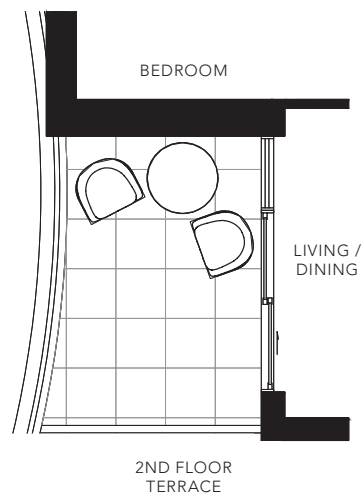

CARIBOU

1 BEDROOM  
710 SQ.FT.

FLOOR 2

FLOOR 3

2ND FLOOR  
TERRACE

All areas and stated room dimensions are approximate. Floor area measured in accordance with Tarion requirements. Actual living area will vary from floor area stated. Furniture not included. Plan may be reversed. All illustrations are artist's concept. E. & O.E. May 2021.