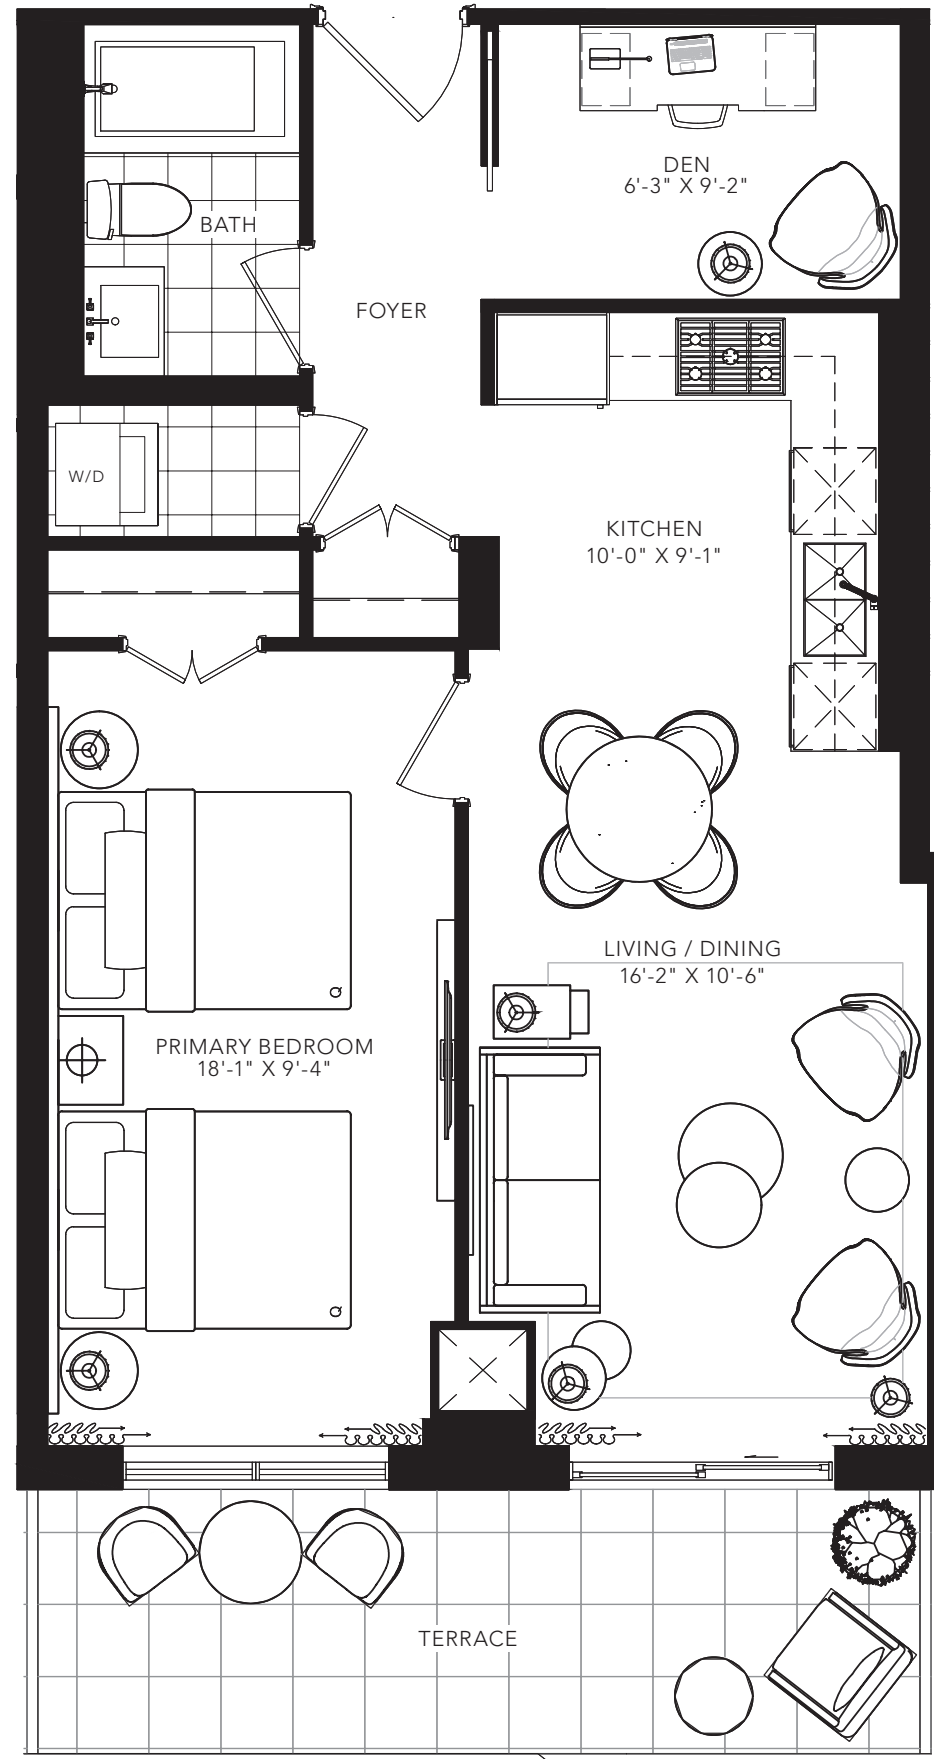

ALBANY

1 BEDROOM + DEN  
693 SQ.FT.

FLOOR 2

All areas and stated room dimensions are approximate. Floor area measured in accordance with Tarion requirements. Actual living area will vary from floor area stated. Furniture not included. Plan may be reversed. All illustrations are artist's concept. E. & O.E. September 2021.