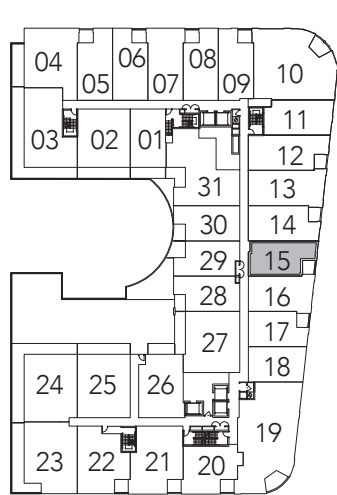

DALEMOUNT

1 BEDROOM + DEN  
728 SQ.FT.

FLOOR 2

FLOOR 3

All areas and stated room dimensions are approximate. Floor area measured in accordance with Tarion requirements. Actual living area will vary from floor area stated. Furniture not included. Plan may be reversed. All illustrations are artist's concept. E. & O.E. September 2021.