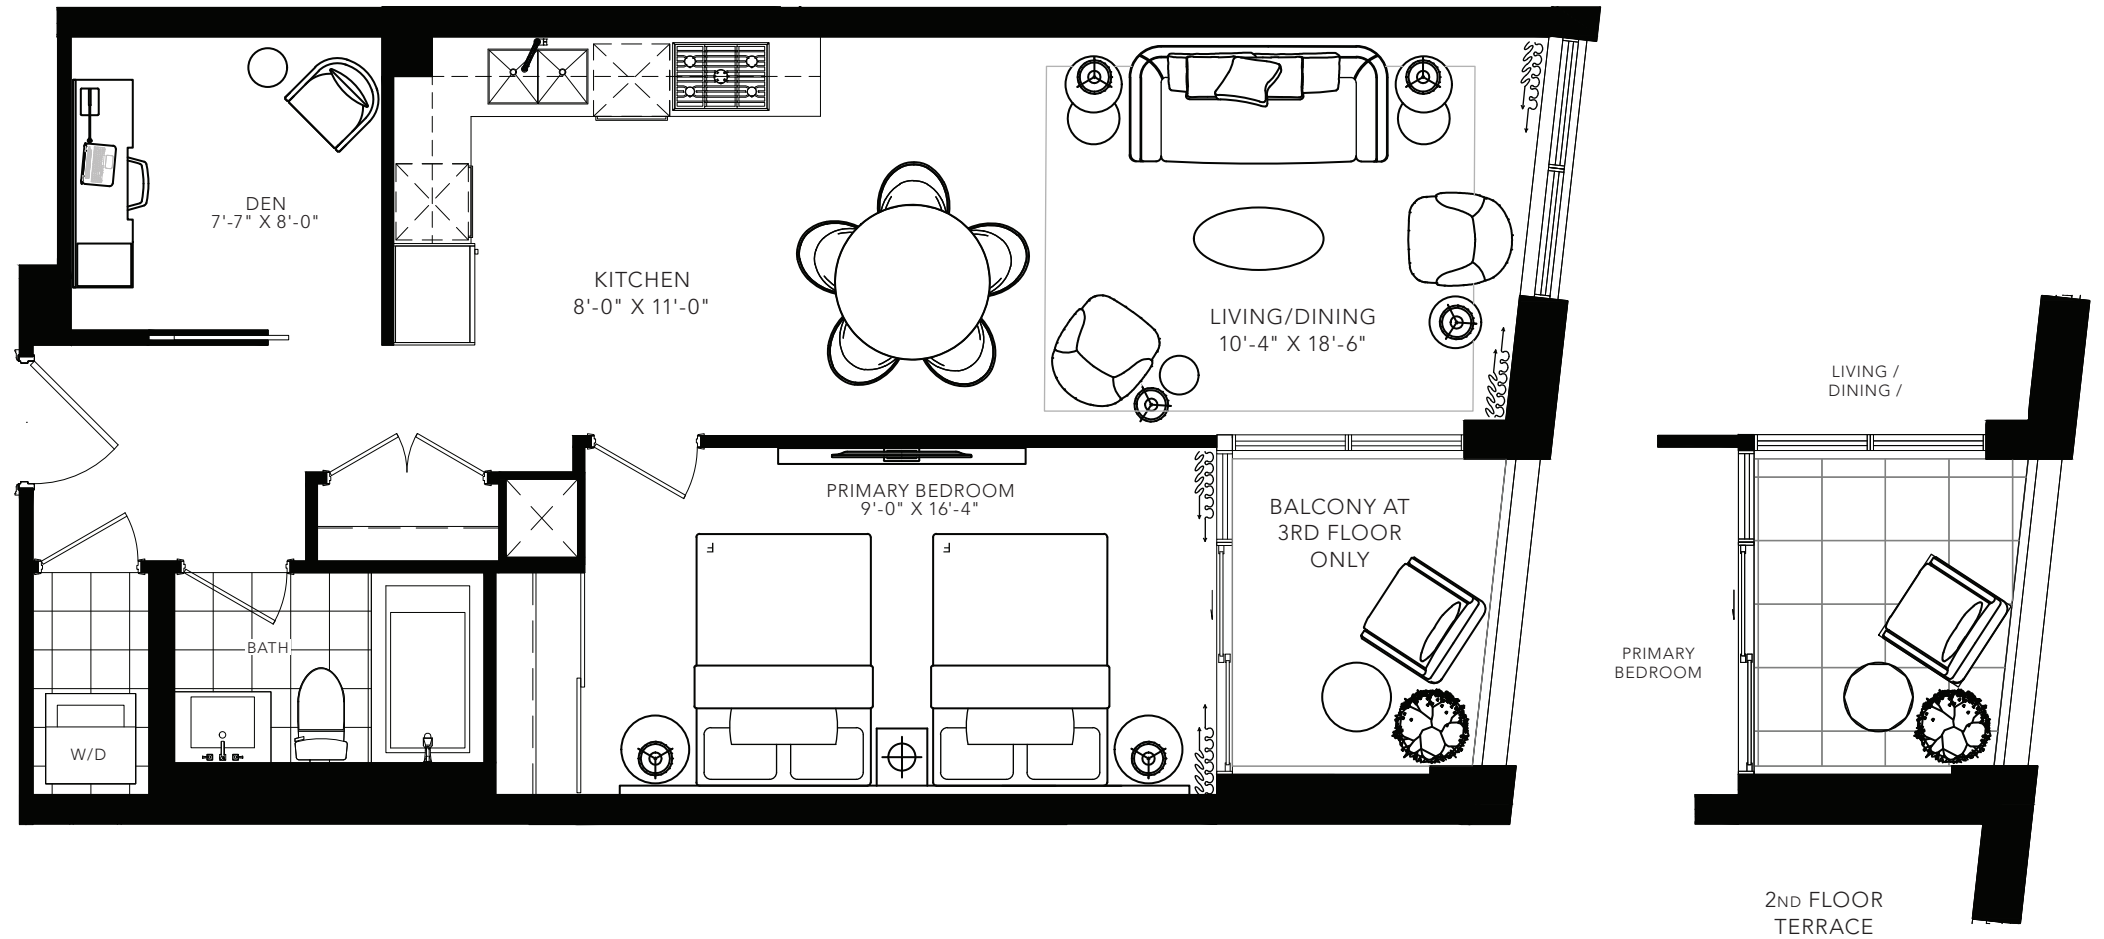

DALEMOUNT

1 BEDROOM + DEN  
728 SQ.FT.

FLOOR 2

FLOOR 3

All areas and stated room dimensions are approximate. Floor area measured in accordance with Tarion requirements. Actual living area will vary from floor area stated. Furniture not included. Plan may be reversed. All illustrations are artist's concept. E. & O.E. September 2021.